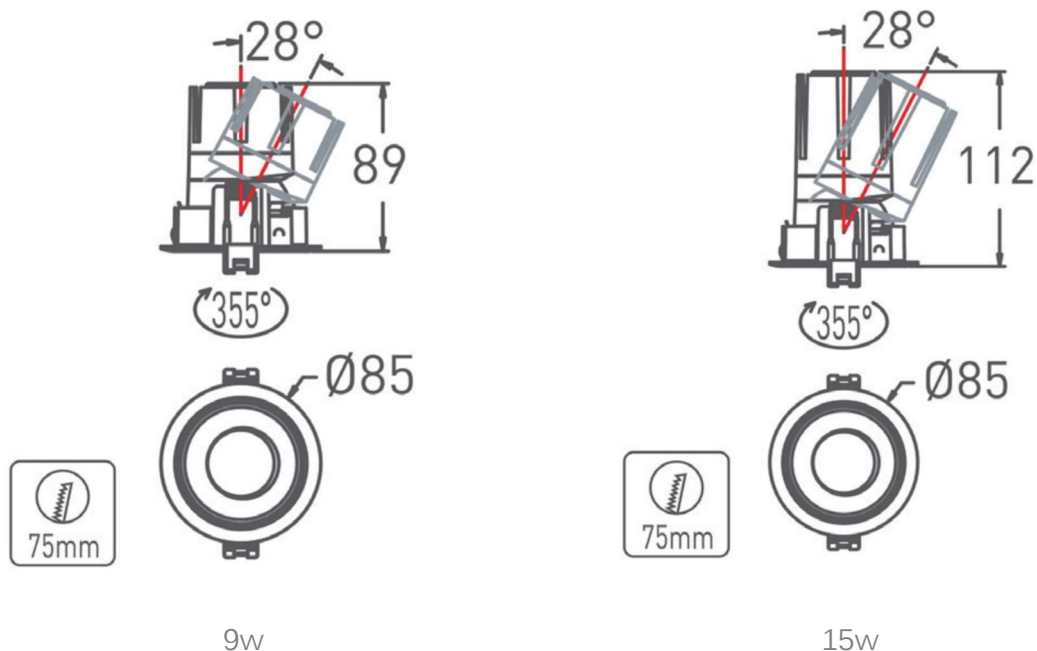

Architectural low glare tiltable LED downlight, IP54 with die-cast bezel in matt white, CCT selectable

- Corridors
- Offices
- Toilets
- Break-Out

Features

- Eaglerise LED and driver system for optimum performance
- Matt white bezel
- Various accessory options
- Fitted with an integral IP54 protective lens as standard
- Precision moulded 38° reflector
- Mains dimmable (Triac)
- CRI>90

Dimensions

Product Code

SLW-85-9-CCT-WH

Selwyn, 9w, CCT selectable, satin chrome reflector, 1020lm

SLW-85-15-CCT-WH

Selwyn, 15w, CCT selectable, satin chrome reflector, 1430lm

** Example – SLW-85-9-CCT-WH-DA-WSB

Selwyn, 9w, 1,020lm, CCT, white bezel c/w DALI dimming & white softlight baffle

WSB

BSB

HC