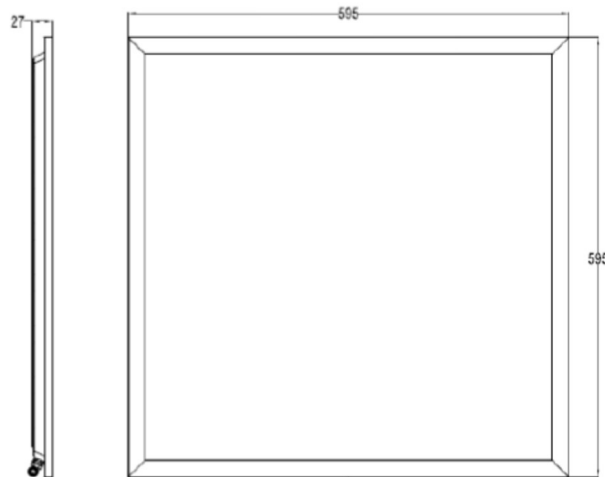

Recessed backlit LED panel suitable for exposed tee 15/24mm

- Schools
- Colleges
- Hospitals
- Offices
- Boardrooms

Features

- Steel Base
- Die-Cast Aluminium bezel
- Epoxy powder coated RAL9016
- IP20
- Opal Satin Diffuser 650° Glow wire test

Options

- Integrated 3hr emergency -Standard (**M3**) – Self-Testing Emergency (**STE**)
- DALI (**DA**)
- Casambi Wireless Control (**BTC**)

Dimensions

Product Code

DP-36-4K-WH

DELTA 36w, 4K, 595mm x 595mm LED panel

DP-36-4K-UGR-WH

DELTA 36w, 4K, UGR<19, 595mm x 595mm LED Panel

** Suffix end of code **(M3)** for emergency facility or **(DA)** for DALI/Switch DIM or **(BTC)** for Casambi Wireless Control

**Example: DP-36-4K-WH-DA