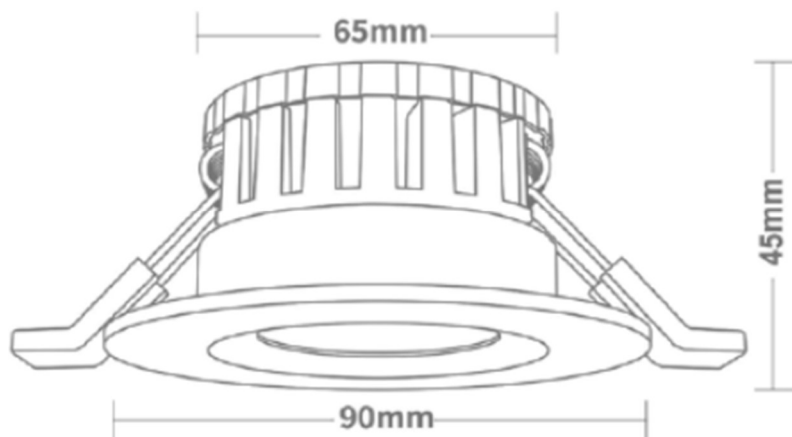

Commercial IP65 LED fire rated downlight, wattage and 4CCT selectable

- Domestic Dwellings
- Offices
- Schools

Features

- Compact fire rated IP65 LED downlighter
- Complete with white bezel as standard
- 60° beam angle
- Triac Dimmable
- Chrome, satin chrome & matt black bezel options
- Push fit connection for ease of installation
- FR60 Fire Rating in accordance with BS476: Part 21: 1987, load bearing timber floor with softwood timber joists.

Options

- Remote 3hr emergency – **(M3)**
- Remote self-test 3hr emergency - **(STE)**
- Black bezel – **(MBB)**
- Satin chrome bezel – **(SCB)**
- Polished chrome bezel – **(CHB)**

Dimensions

Product Code

CAL-SW-CCT-WH

Calibre switchable power 5/8w, 550lm/760lm, 4CCT 27K to 6K

** Example – CAL-SW-CCT-WH-M3

Calibre downlight, 5/8w, 4CCT, white bezel c/w mains dimming & 3 hour emergency

Accessories

Chrome (CHB)