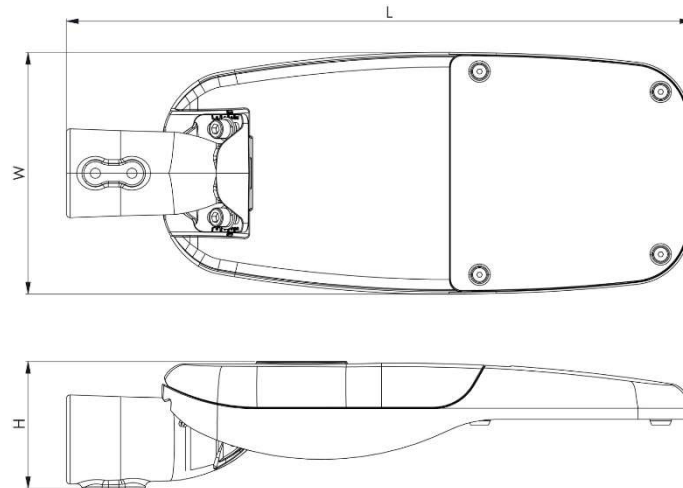

This high-performance luminaire is available in two sizes with a power range 26w to 80w. A modern and minimalist design ideal for urban and amenity applications.

- Streets
- Car Parks
- Pedestrian Walkway

## Dimensions

## Product Code

BWS-26-4K-7022-L***	Brentwood, 26w, 4K, 3,434lm, 525mm L x 250mm W x 102mm H
BWS-40-4K-7022-L***	Brentwood, 40w, 4K, 4,878lm, 525mm L x 250mm W x 102mm H
BWS-52-4K-7022-L***	Brentwood, 52w, 4K, 6,869lm, 525mm L x 250mm W x 102mm H
BWS-70-4K-7022-L***	Brentwood, 70w, 4K, 9,158lm, 625mm L x 288mm W x 102mm H
BWS-80-4K-7022-L***	Brentwood, 80w, 4K, 10,303lm, 625mm L x 288mm W x 102mm H