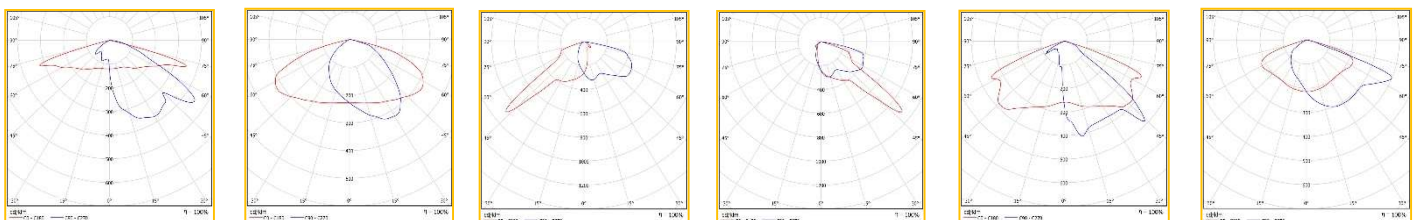

Optics

LSM 1

LSM 2

LSPL 1

LSPR 1

LSS 1

LSS 2