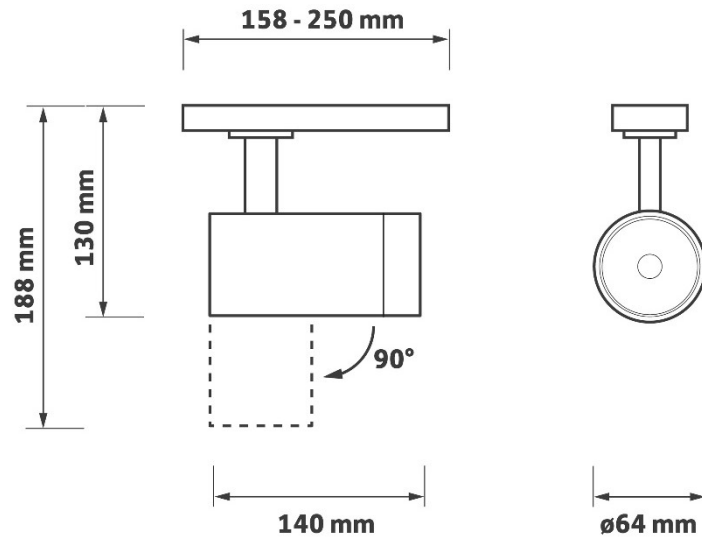

- Meeting Rooms
- Gallery
- Schools
- Theatre
- Display

Features

- A professional minimalist LED track mounted spot light
- Swivel and tilt adjustment for added flexibility
- High colour rendering option
- Medium beam reflector (40°) as standard, other beam options available 18°, 24°, 50°
- Compatible with Global Trac, Stucchi and Eutrac
- DALI & wireless dimming option available
- Life >55,000 hours (L90)

Options

- Black body (BK)
- DALI (DA)
- 18° Narrow Beam (SNB)
- 24° Wide Beam (NB)
- 50° Wide Beam (WB)
- High CRI (/9)
- DALI (DA)
- Casambi wireless (CBU)
- Asymmetric Snoot (ASY)
- Barn Door (BD)

****Suffix end of code with required accessory****

Dimensions

Product Code

AVN-1500-4K-WH	Avon, 11w, 1,550lm, 4K, finished white, medium beam
AVN-1800-4K-WH	Avon, 14w, 1,875lm, 4K, finished white, medium beam
AVN-2400-4K-WH	Avon, 20w, 2,425lm, 4K, finished white, medium beam
AVN-2800-4K-WH	Avon, 26w, 2,800lm, 4K finished white, medium beam