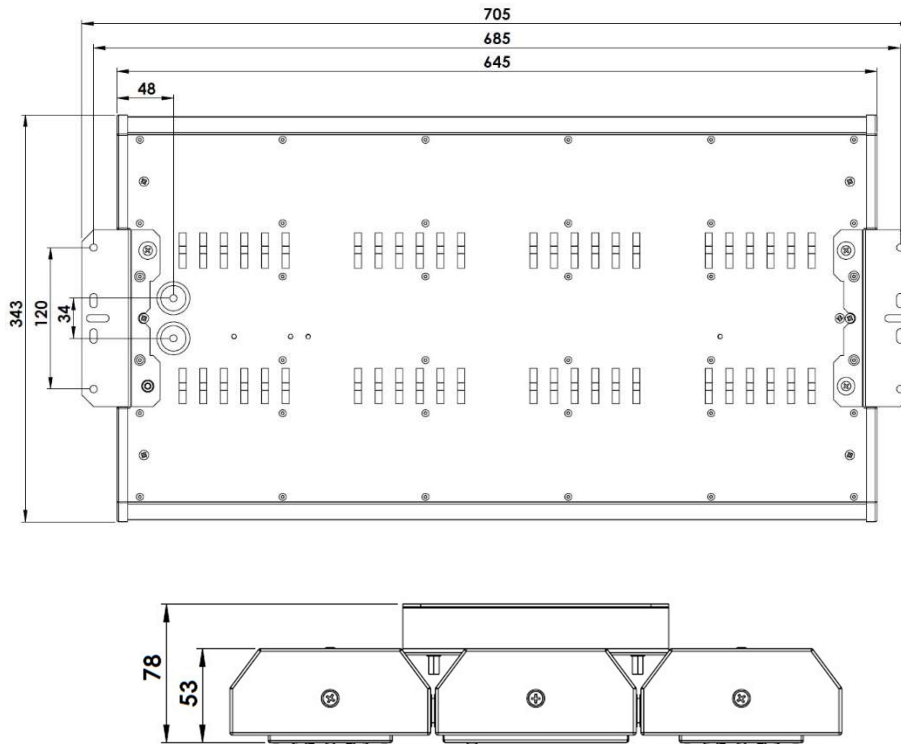

- Gymnasium
- Industrial
- Distribution Centre
- Sports Hall

Features

- Aluminium extruded body
- Asymmetric and Symmetric options
- Wire guard option
- Epoxy powder coated RAL9010
- IP20
- IK10

Options

- DALI (DA)
- 3hr emergency (M3) - Self-Test emergency (STE) – DALI monitored emergency (D3)
- Casambi Wireless Control (BTC)
- Wire guard (WGW)
- Suspension Kit (SUS-2M)
- PIR Sensor (PIRD)

Dimensions

Product Code

ARD-70-4K-WH-L60	Ardent, 70w, 12,350lm, 4K c/w 60 degree optic
ARD-80-4K-WH-L60	Ardent, 80w, 12,891lm, 4K c/w 60 degree optic
ARD-90-4K-WH-L60	Ardent, 90w, 15,367lm, 4K c/w 60 degree optic
ARD-115-4K-WH-L60	Ardent, 115w, 18,863lm, 4K c/w 60 degree optic
ARD-135-4K-WH-L60	Ardent, 135w, 22,357lm, 4K c/w 60 degree optic
ARD-160-4K-WH-L60	Ardent, 160w, 25,649lm, 4K, c/w 60 degree optic
ARD-170-4K-WH-L60	Ardent, 170w, 28,148lm, 4K, c/w 60 degree optic

*Suffix end of code L** to optic option*

(L40) 40° x 40° optic

(L30x65) 30° x 65° optic

(L75) 75° x 75° optic

(L90) 90° x 90° optic