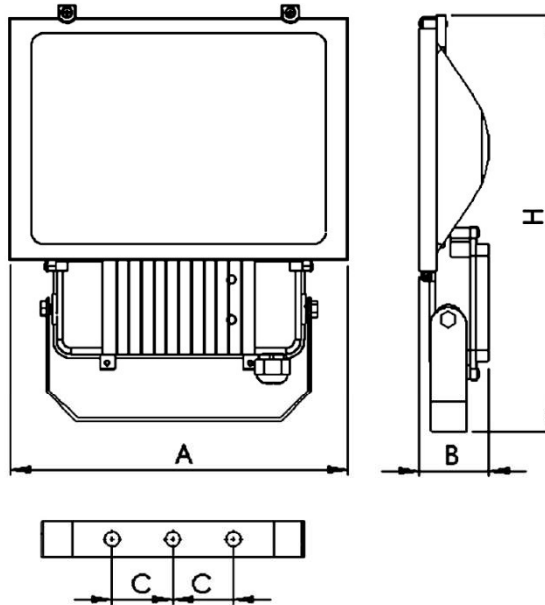

A high quality stylish low profile LED flood option of body sizes, wattages from 28w to 200w

- Factories
- Car Parks
- Tennis Courts
- Sports Pitches

Features

- Die-Cast aluminium base & cover
- Asymmetric and Symmetric options
- Glass diffuser
- Epoxy powder coated RAL7035
- IP65
- IK08

Dimensions

A, mm	B, mm	C, mm	H, mm
280	60	50	338
353	66	75	444
420	87	100	515

Optics

LS12

LS30

LS90

LS45

LS60