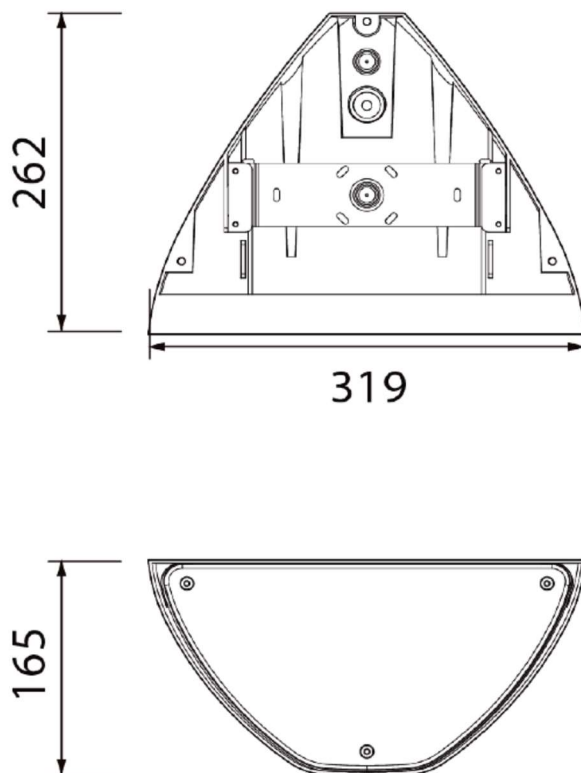

Options

- Integrated 3hr emergency -Standard **(EM)** Self -Testing Emergency **(STE)**
- Microwave Sensor **(MW1)**
- Photo-Cell **(PC)**
- Casambi Wireless Control **(BTC)**

Dimensions

Product Code

MA-L-SW-CCT-BK Mako, 15, 20, 28w, switchable power 1960-3640lm, CCT, IP65, IK10