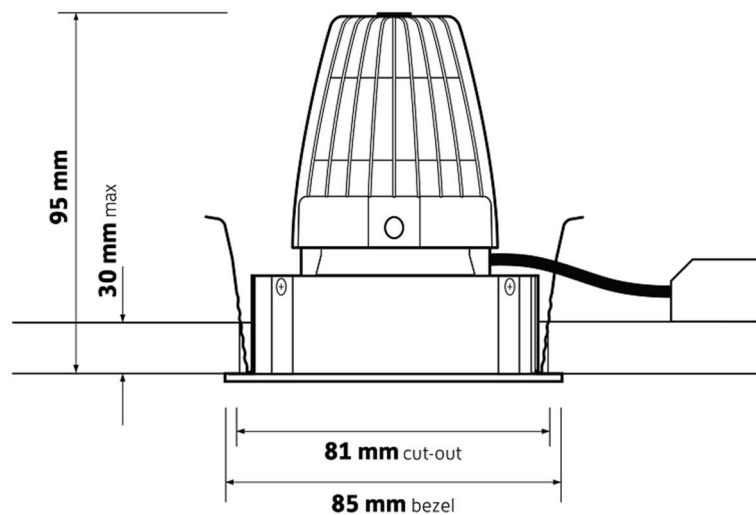

# Capri – 85

Architectural low glare LED downlight, IP44 with die-cast bezel in matt white RAL9003

- Corridors
- Offices
- Toilets
- Break-Out

## Features

- Tridonic LED and driver system for optimum performance
- Matt white bezel RAL9003
- Matt black darklight baffle RAL9005 – developed to minimise glare
- Fitted with an integral IP44 protective lens as standard
- Precision moulded 40° reflector
- Excellent thermally optimised 24 super-fin die-cast heatsink

## Dimensions