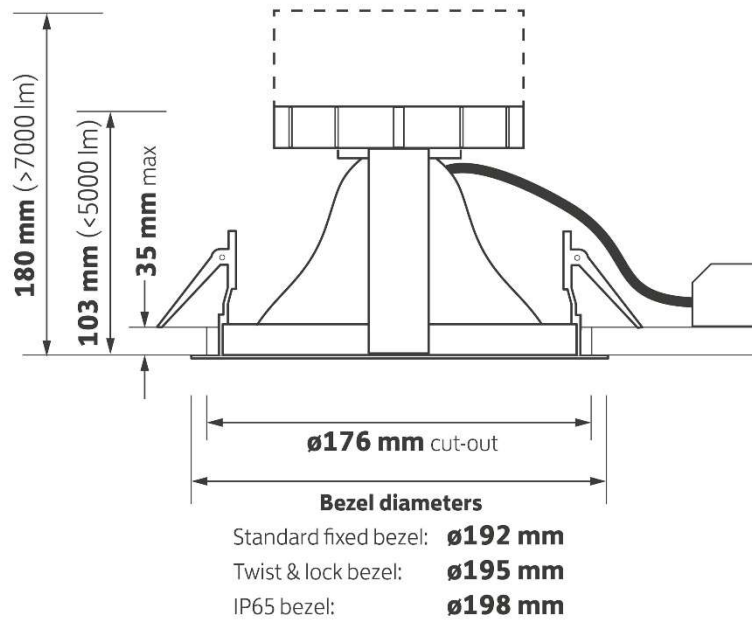

Capri – C192

Professional high performance LED downlight, with minimalist die-cast bezel in brilliant RAL9016 & multi-faceted reflector

- Corridors
- Toilets
- Break-Out
- Offices

Features

- Tridonic SLE LED module and driver system
- Low glare multi-faceted 55° aluminium reflector
- Up to 139 luminaire lumens per circuit Watt
- Nominal rated life >50,000h L90
- MacAdam colour tolerance <3SDCM
- CIBSE TM66 Assessment “Excellent circularity”

Dimensions

Product Code

C192-1200-4K-WH	Capri 192, 9.0w, 4K, 1,250lm, c/w faceted reflector, white bezel
C192-2000-4K-WH	Capri 192, 14.5w, 4K, 1,975lm, c/w faceted reflector, white bezel
C192-3000-4K-WH	Capri 192, 24.5w, 4K, 3,325lm, c/w faceted reflector, white bezel
C192-5000-4K-WH	Capri 192, 37.0w, 4K, 4,825lm, c/w faceted reflector, white bezel
*C192-8000-4K-WH	Capri 192, 65.5w, 4K, 8,250lm, c/w faceted reflector, white bezel
*C192-10000-4K-WH	Capri 192, 94.5w, 4K, 10,300lm, c/w faceted reflector, white bezel

** Suffix 4K to 3K for 3000 Kelvin

** Example – C192-2000-4K-WH/DA

Capri 192 downlighter, 2000lm, 4K, white bezel c/w DALI dimming