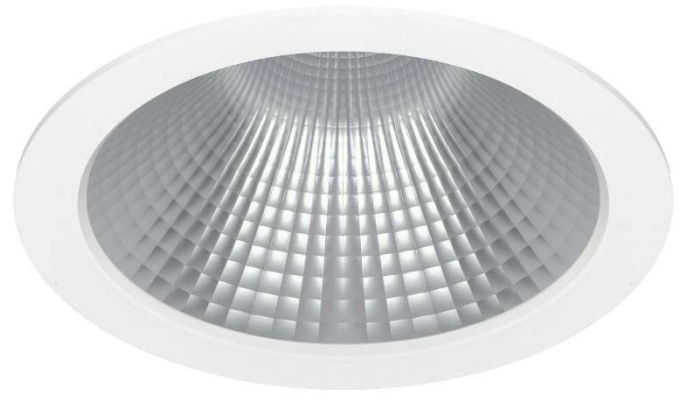

Capri – C192

Professional high performance LED downlight, with minimalist die-cast bezel in brilliant RAL9016 & multi-faceted reflector

- Corridors
- Toilets
- Break-Out
- Offices

Features

- Tridonic SLE LED module and driver system
- Low glare multi-faceted 55° aluminium reflector
- Up to 139 luminaire lumens per circuit Watt
- Nominal rated life >50,000h L90
- MacAdam colour tolerance <3SDCM
- CIBSE TM66 Assessment “Excellent circularity”

Options

- DALI dimming – (DA)
- Remote 3hr emergency – (M3)
- Remote self-test 3hr emergency - (STE)
- Remote 3hr DALI monitored emergency - (D3)
- Twist & lock bezel – (TA300)
- IP65 Bezel adaptor – (/65)
- IP54 sealed clear lens – (/54)
- Casambi Wireless control – (BTC)
- Custom bezel colour – (RAL)

Dimensions

Product Code

C192-1200-4K-WH	Capri 192, 9.0w, 4K, 1,250lm, c/w faceted reflector, white bezel
C192-2000-4K-WH	Capri 192, 14.5w, 4K, 1,975lm, c/w faceted reflector, white bezel
C192-3000-4K-WH	Capri 192, 24.5w, 4K, 3,325lm, c/w faceted reflector, white bezel
C192-5000-4K-WH	Capri 192, 37.0w, 4K, 4,825lm, c/w faceted reflector, white bezel
*C192-8000-4K-WH	Capri 192, 65.5w, 4K, 8,250lm, c/w faceted reflector, white bezel
*C192-10000-4K-WH	Capri 192, 94.5w, 4K, 10,300lm, c/w faceted reflector, white bezel

** Suffix 4K to 3K for 3000 Kelvin

** Example – C192-2000-4K-WH/DA

Capri 192 downlighter, 2000lm, 4K, white bezel c/w DALI dimming