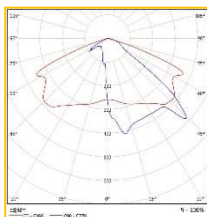

Dimensions

Product Code

CHL-34-4K-9005-L***	Chelmsford, 34w, 4K, 4,451lm, 425mm L x 425mm W x 816mm H
CHL-44-4K-9005-L***	Chelmsford, 44w, 4K, 5,557lm, 425mm L x 425mm W x 816mm H
CHL-51-4K-9005-L***	Chelmsford, 51w, 4K, 6,677lm, 425mm L x 425mm W x 816mm H
CHL-65-4K-9005-L***	Chelmsford, 65w, 4K, 8,335lm, 425mm L x 425mm W x 816mm H

** Example – CHL-34-4K-9005-LSM2 - Chelmsford, 34w, 4,451lm RAL9005 c/w LSM2 optic **.

Optics

LSM 2