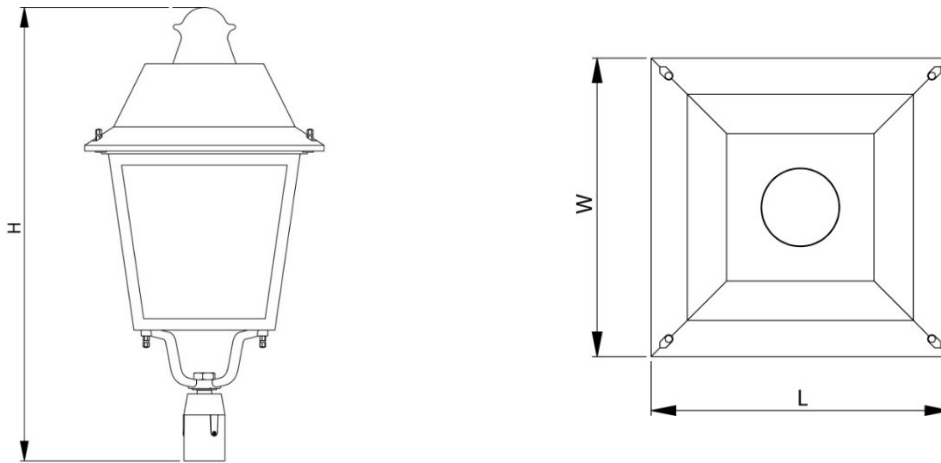

Dimensions

Product Code

CHL-34-4K-9005-L***	Chelmsford, 34w, 4K, 4,451lm, 425mm L x 425mm W x 816mm H
CHL-44-4K-9005-L***	Chelmsford, 44w, 4K, 5,557lm, 425mm L x 425mm W x 816mm H
CHL-51-4K-9005-L***	Chelmsford, 51w, 4K, 6,677lm, 425mm L x 425mm W x 816mm H
CHL-65-4K-9005-L***	Chelmsford, 65w, 4K, 8,335lm, 425mm L x 425mm W x 816mm H

** Example – CHL-34-4K-9005-LSM2 - Chelmsford, 34w, 4,451lm RAL9005 c/w LSM2 optic **.

Optics