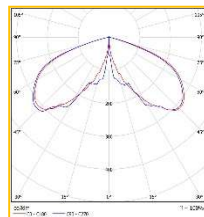

CHL-34-4K-9005-L***	Chelmsford, 34w, 4K, 4,451lm, 425mm L x 425mm W x 816mm H
CHL-44-4K-9005-L***	Chelmsford, 44w, 4K, 5,557lm, 425mm L x 425mm W x 816mm H
CHL-51-4K-9005-L***	Chelmsford, 51w, 4K, 6,677lm, 425mm L x 425mm W x 816mm H
CHL-65-4K-9005-L***	Chelmsford, 65w, 4K, 8,335lm, 425mm L x 425mm W x 816mm H

** Example – CHL-34-4K-9005-LSM2 - Chelmsford, 34w, 4,451lm RAL9005 c/w LSM2 optic **.

Optics

LSM 1

LSM 2

LS140