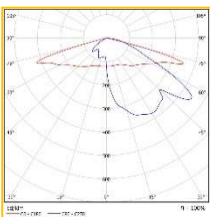

Optics

LSM 1