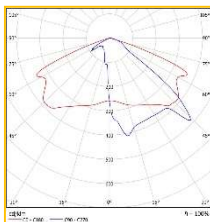

Dimensions

Product Code

BKH-43-4K-9005-L***	Buckingham, 43w, 4K, 4,830lm, 475mm L x 475mm W x 535mm H
BKH-51-4K-9005-L***	Buckingham, 51w, 4K, 5,623lm, 475mm L x 475mm W x 535mm H
BKH-68-4K-9005-L***	Buckingham, 68w, 4K, 7,498lm, 475mm L x 475mm W x 535mm H
BKH-87-4K-9005-L***	Buckingham, 87w, 4K, 9,222lm, 475mm L x 475mm W x 535mm H

** Example – BKH-43-4K-9005-LSM2 - Thurrock, 42w, 4,830lm RAL9005 c/w LSM2 optic **.

Optics

LSM 1

LSM 2

LS 140