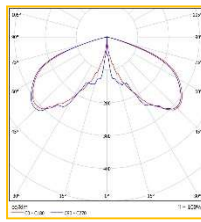

Dimensions

Product Code

BKH-43-4K-9005-L***	Buckingham, 43w, 4K, 4,830lm, 475mm L x 475mm W x 535mm H
BKH-51-4K-9005-L***	Buckingham, 51w, 4K, 5,623lm, 475mm L x 475mm W x 535mm H
BKH-68-4K-9005-L***	Buckingham, 68w, 4K, 7,498lm, 475mm L x 475mm W x 535mm H
BKH-87-4K-9005-L***	Buckingham, 87w, 4K, 9,222lm, 475mm L x 475mm W x 535mm H

** Example – BKH-43-4K-9005-LSM2 - Thurrock, 42w, 4,830lm RAL9005 c/w LSM2 optic **.

Optics

LSM 1

LSM 2

LS 140