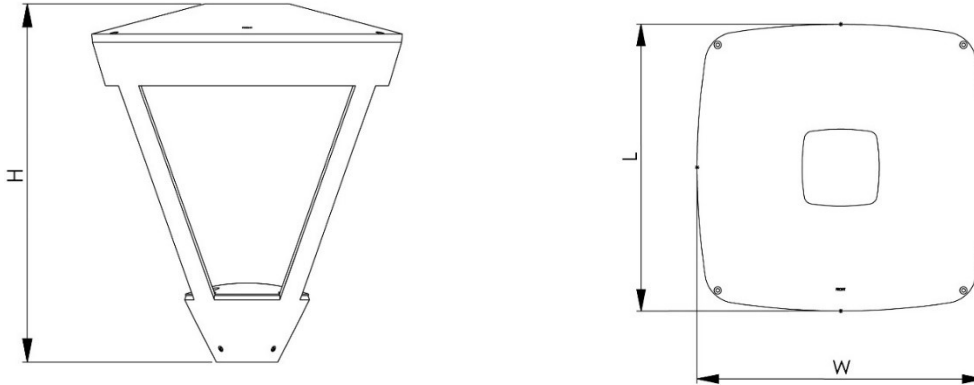

## Dimensions

## Product Code

BKH-43-4K-9005-L***	Buckingham, 43w, 4K, 4,830lm, 475mm L x 475mm W x 535mm H
BKH-51-4K-9005-L***	Buckingham, 51w, 4K, 5,623lm, 475mm L x 475mm W x 535mm H
BKH-68-4K-9005-L***	Buckingham, 68w, 4K, 7,498lm, 475mm L x 475mm W x 535mm H
BKH-87-4K-9005-L***	Buckingham, 87w, 4K, 9,222lm, 475mm L x 475mm W x 535mm H