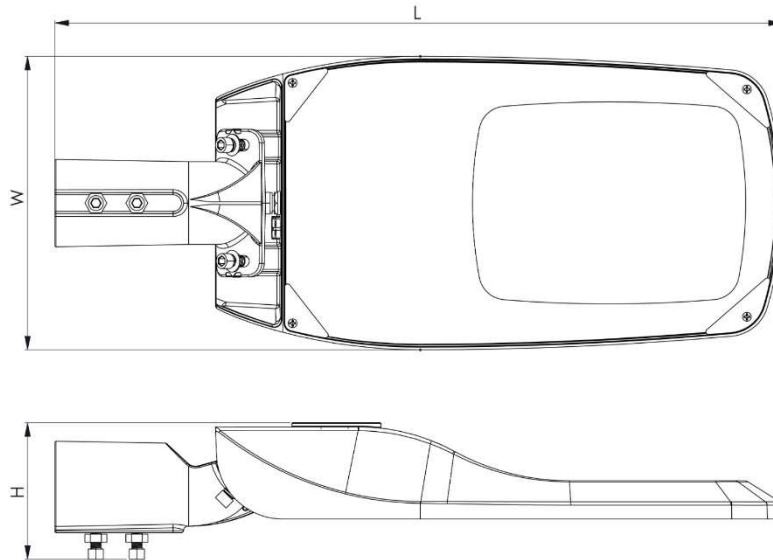

This high-performance luminaire is available in two sizes with a power range 26w to 78w. A modern and minimalist design ideal for urban and amenity applications.

- Streets
- Car Parks
- Pedestrian Walkway

Dimensions

Product Code

THR-26-4K-7035-L***	Thurrock, 26w, 4K, 3,872lm, 559mm L x 216mm W x 93mm H
THR-32-4K-7035-L***	Thurrock, 32w, 4K, 4,835lm, 559mm L x 216mm W x 93mm H
THR-42-4K-7035-L***	Thurrock, 42w, 4K, 6,700lm, 559mm L x 216mm W x 93mm H
THR-58-4K-7035-L***	Thurrock, 58w, 4K, 8,677lm, 559mm L x 216mm W x 93mm H
THR-78-4K-7035-L***	Thurrock, 78w, 4K, 11,002lm, 559mm L x 216mm W x 93mm H

** Example – THR-42-4K-7035-LSM2 - Thurrock, 42w, 6,700lm RAL7035 c/w LSM2 optic **.

Optics

LSM 1

LSM 2

LSPL 1

LSPR 1

LSS 1

LSS 2