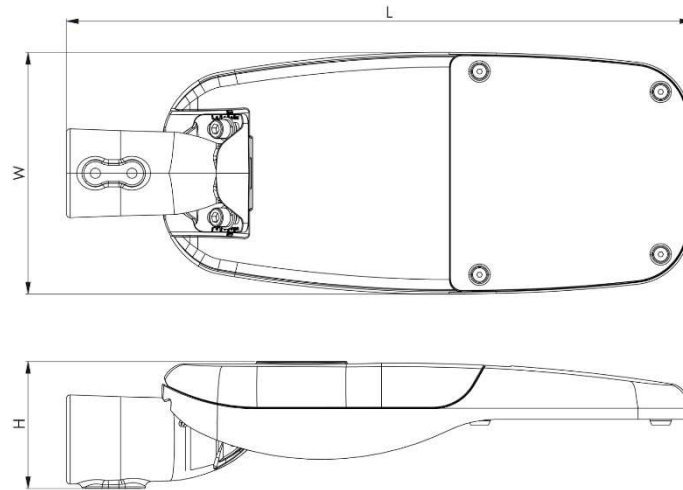

This high-performance luminaire is available in two sizes with a power range 26w to 80w. A modern and minimalist design ideal for urban and amenity applications.

- Streets
- Car Parks
- Pedestrian Walkway

## Dimensions

## Product Code

BWS-26-4K-7022-L***	Brentwood, 26w, 4K, 3,434lm, 525mm L x 250mm W x 102mm H
BWS-40-4K-7022-L***	Brentwood, 40w, 4K, 4,878lm, 525mm L x 250mm W x 102mm H
BWS-52-4K-7022-L***	Brentwood, 52w, 4K, 6,869lm, 525mm L x 250mm W x 102mm H
BWS-70-4K-7022-L***	Brentwood, 70w, 4K, 9,158lm, 625mm L x 288mm W x 102mm H
BWS-80-4K-7022-L***	Brentwood, 80w, 4K, 10,303lm, 625mm L x 288mm W x 102mm H