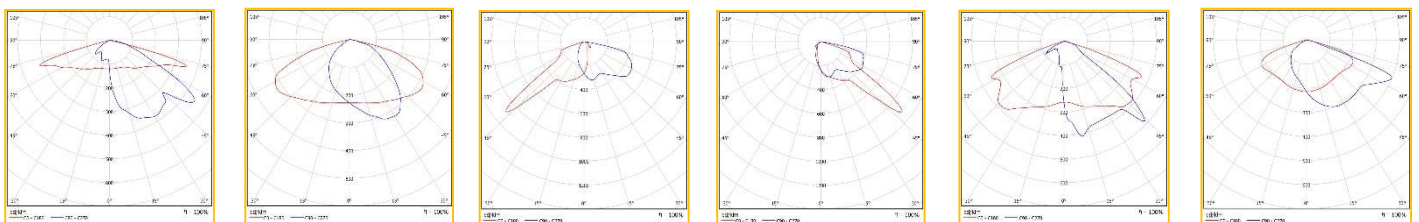

Optics

LSM 1

LSM 2

LSPL 1

LSPR 1

LSS 1

LSS 2