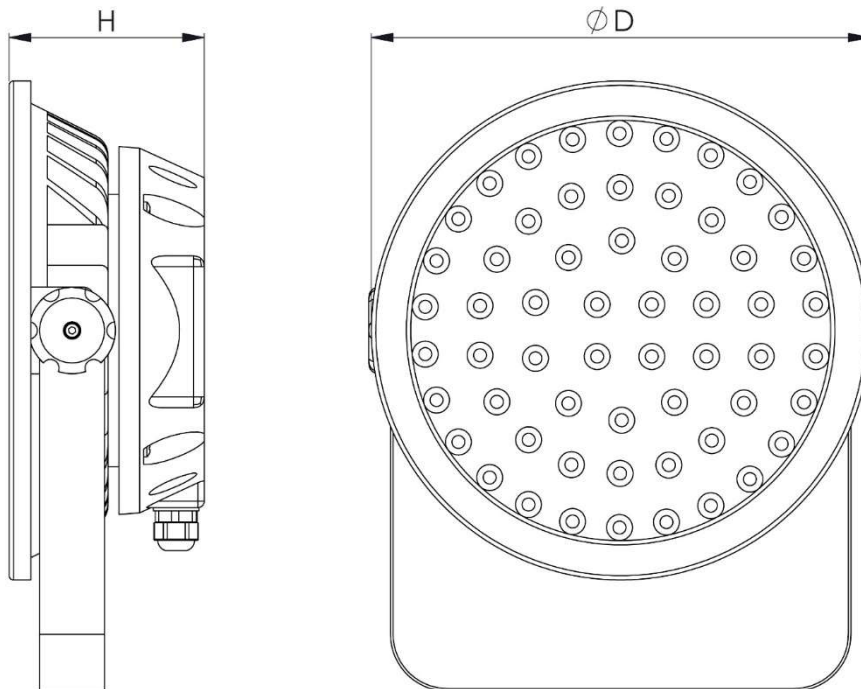

- Landscapes
- Point Source
- Shrubbery
- Façade illumination

Features

- Die-Cast aluminium body
- Polycarbonate impact resistant diffuser
- RAL 7043
- Stainless Steel anti-tamper fixings
- Optic Options
- IP66
- IK08 Mechanical impact resistance

Options

- Custom Paint Finish (RAL)
- DALI (DA)
- 15° x 15° optic (L15)
- 30° x 30° optic (L30)
- 50° x 50° optic (L50)

Dimensions

Product Code

WNS-8-4K-7043-L30 WINDSOR, 8w, L30 optic, 1,061lm, D 120mm x H 90mm

WNS-10-4K-7043-L30 WINDSOR, 10w, L30 optic, 1,391lm, D 120mm x H 90mm

** Suffix 4K to 3K FOR 3000 Kelvin

Example: WNS-10-3K-7043-DALI

Windsor 10w, 3000K LED finished RAL7043 c/w DALI