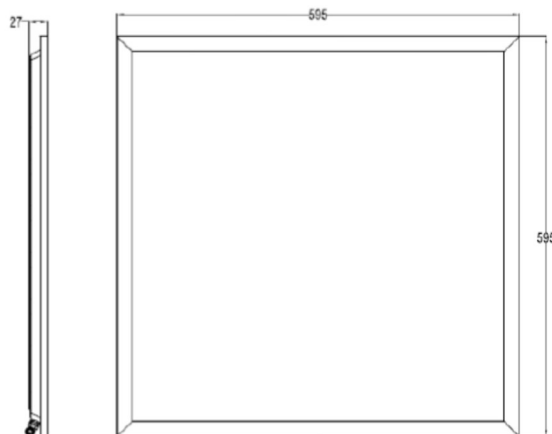

Recessed backlit IP65 LED suitable for exposed tee 15/24mm

- Classrooms
- Veterinary
- Hospitals
- Showers Blocks
- Pharmacy

Features

- Steel Base
- Die-Cast Aluminium bezel
- Epoxy powder coated RAL9016
- Wattage Selectable
- IP65 (From Face)
- Opal Satin Diffuser 650° Glow wire test

Options

- Integrated 3hr emergency -Standard **(M3)** – Self-Testing Emergency **(STE)**
- DALI **(DA)**
- Casambi Wireless Control **(BTC)**

Dimensions

Product Code

DLP-WS-4K-WH

DELTA IP, wattage selectable between 20w – 40w