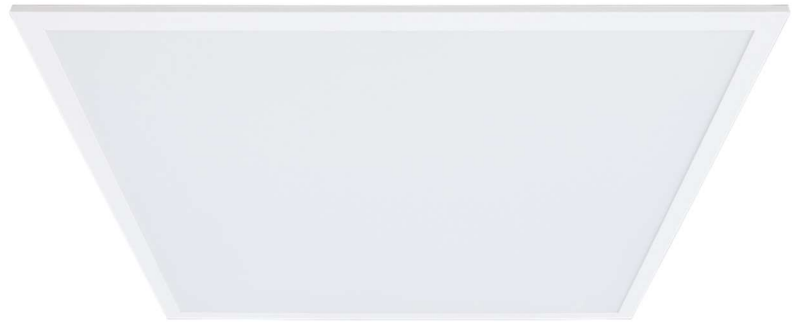

Recessed backlit IP65 LED suitable for exposed tee 15/24mm

- Classrooms
- Veterinary
- Hospitals
- Showers Blocks
- Pharmacy

Features

- Steel Base
- Die-Cast Aluminium bezel
- Epoxy powder coated RAL9016
- Wattage Selectable
- IP65 (From Face)
- Opal Satin Diffuser 650° Glow wire test

Options

- Integrated 3hr emergency -Standard **(M3)** – Self-Testing Emergency **(STE)**
- DALI **(DA)**
- Casambi Wireless Control **(BTC)**

Dimensions

Product Code

DLP-WS-4K-WH

DELTA IP, wattage selectable between 20w – 40w