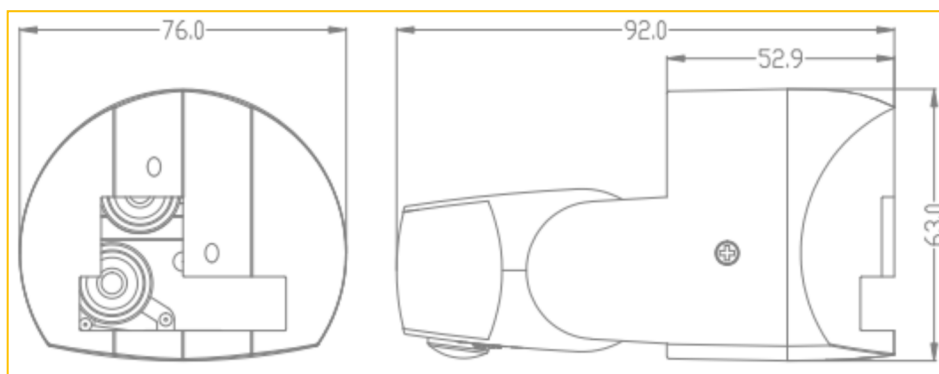

Alpha ceiling / Wall mounted IP65 rated on/off PIR sensor, 6m detection pattern adjustable time & Lux settings

TECHNICAL DATA

Rated Load	1200w LED
Time Delay	Min. 10+3sec / Max. 15+2 min
Ambient Light	<3-2000lux (Adjustable)
Detection Distance	Max. 6M (Ta=25)
Detection Range	360°
Installation Height	1.8 - 2.5m

PRODUCT CODE	DESCRIPTION
AL/CW/WH	ALPHA CEILING/WALL MOUNTED PIR DETECTOR

DIMENSIONS

IP65