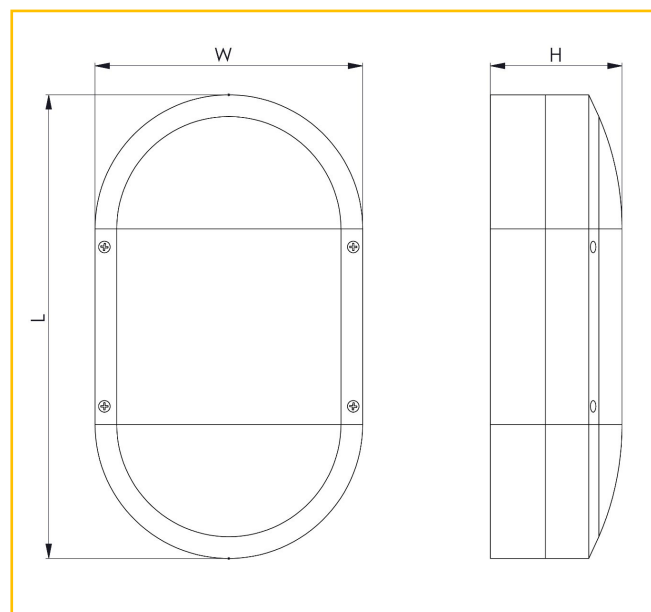

DIMENSIONS

L - 280mm - W - 185mm - H - 95mm

ORDER CODE	DESCRIPTION
BKL/10/4K/O/GR	BERKLEY, 10W, 4K, 835LM, RAL7043
BKL/7/4K/H/GR	BERKLEY, 7W, 4K, 451LM HOODED, RAL7043

IP54