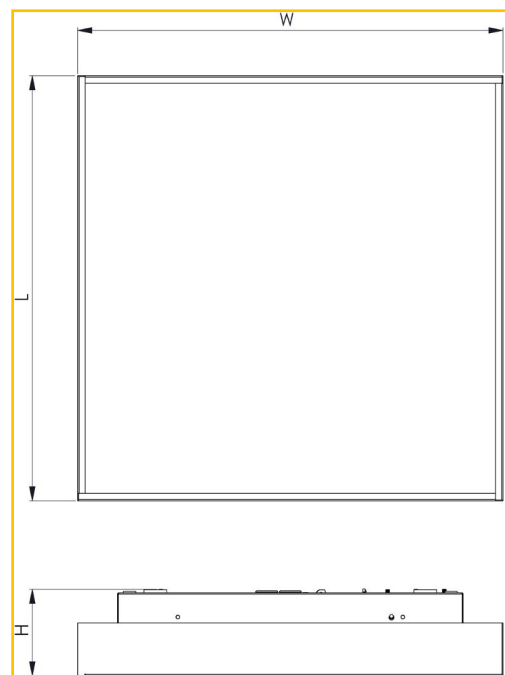

Bodium

APPLICATIONS

- Classrooms
- Corridors
- meeting rooms
- Offices

CONSTRUCTION

- Steel fabricated body epoxy powder coated white as standard (RAL9003)
- Polar micro-prism diffuser PMMA
- Direct/Indirect

TECHNICAL DETAILS

- Various Wattages
- CRI>80
- UGR<19
- 100,000/L80B50

PRODUCT CODE	DESCRIPTION
BTS/17/4K/WH/UPL	BODIUM, 17W, 4K, DID, 300 x 300, 2,485lm
BTS/25/4K/WH/UPL	BODIUM, 25W, 4K, DID, 450 x 450, 3,742lm
BTS/30/4K/WH/UPL	BODIUM, 30W, 4K, DID, 450 x 450, 4,489lm
BTS/37/4K/WH/UPL	BODIUM, 37W, 4K, DID, 600 x 600, 5,612lm
BTS/59/4K/WH/UPL	BODIUM, 59W, 4K, DID, 900 x 900, 8,932lm
BTS/79/4K/WH/UPL	BODIUM, 79W, 4K, DID, 900 x 900, 11,962lm

DIMENSIONS

(H - 90mm)

OPTIONS	DESCRIPTION
/DALI	DALI/DSI dimming
/M3	3hr Emergency
/D3	3hr DALI monitored emergency
/BTC	Casambi wireless control

Ordering Format: Product Code / Option

Example: BTS/17/4K/WH/UPL/BTC