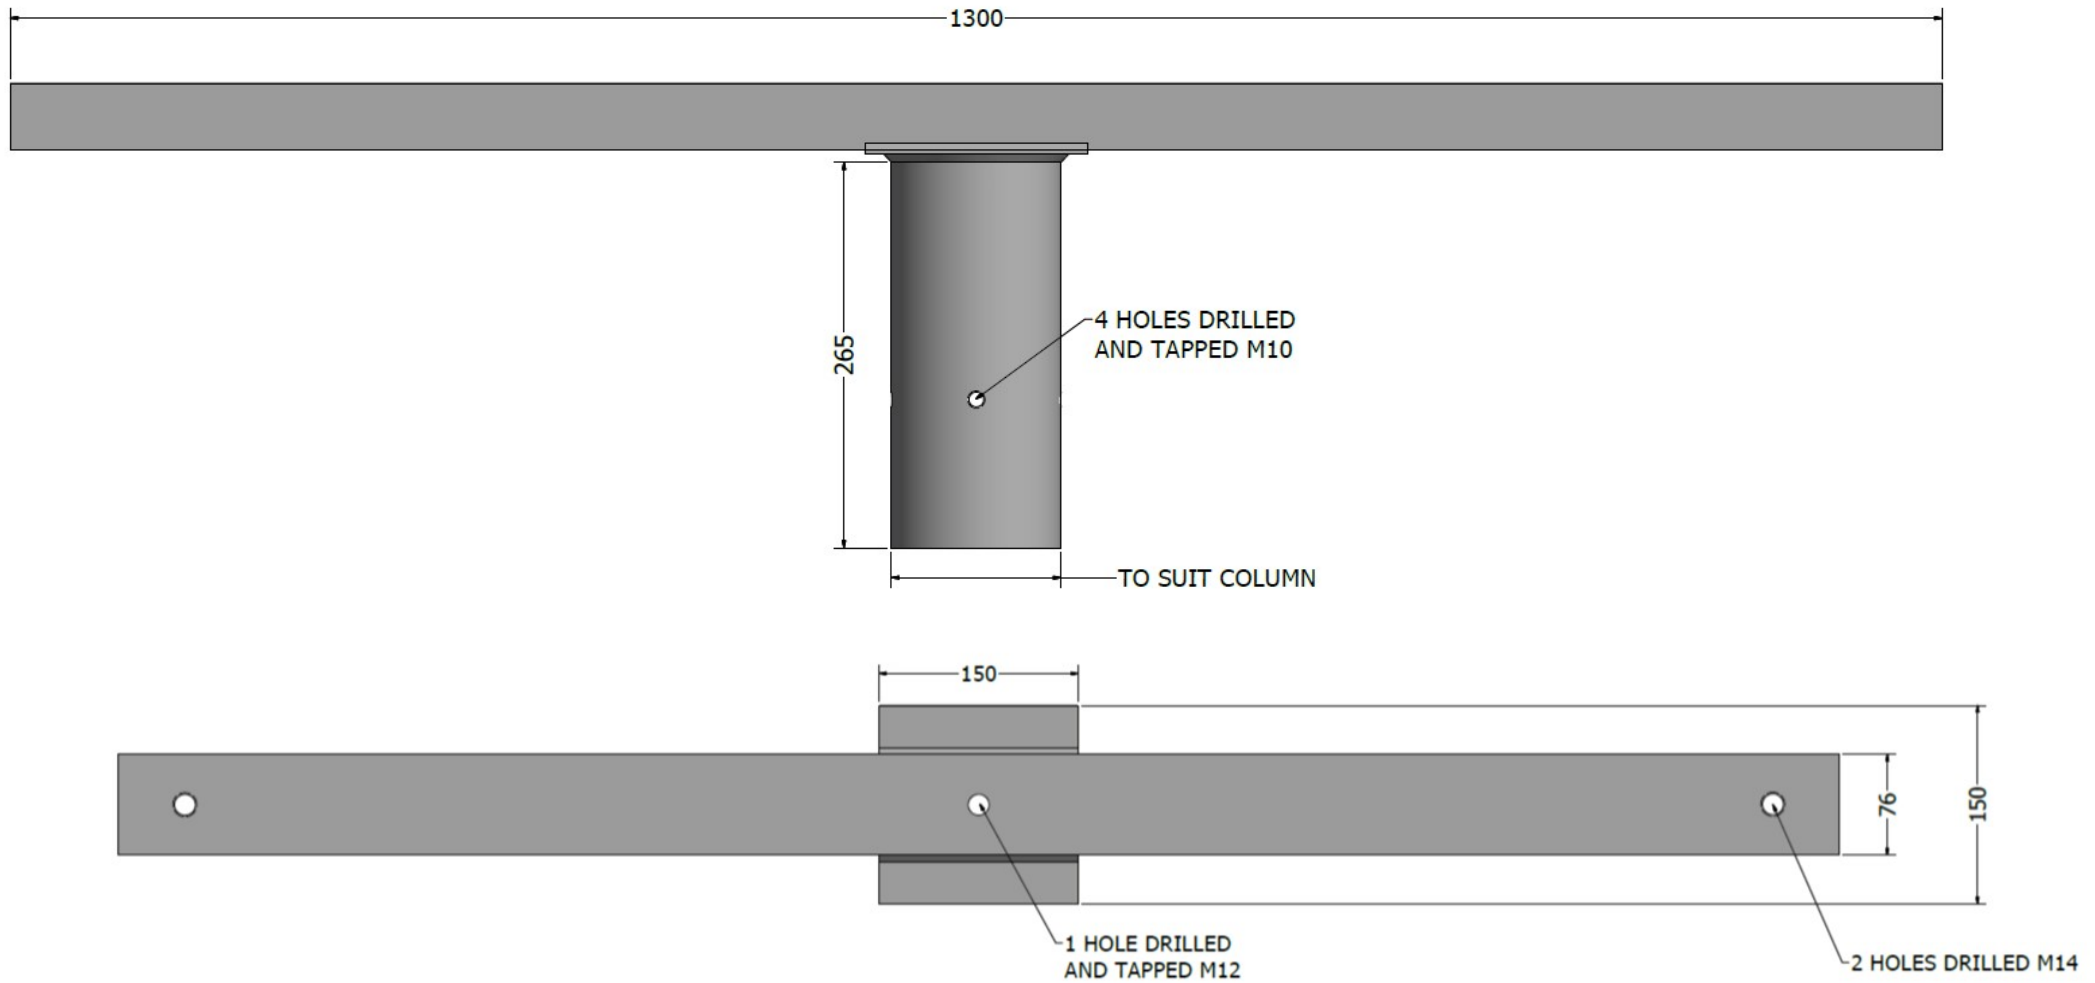

DFL/2

PRODUCT CODE	DESCRIPTION
DFL/2/1300/76	TWIN FLOOD BRACKET 1300MM LONG

(Suffix end of code with diameter of column)