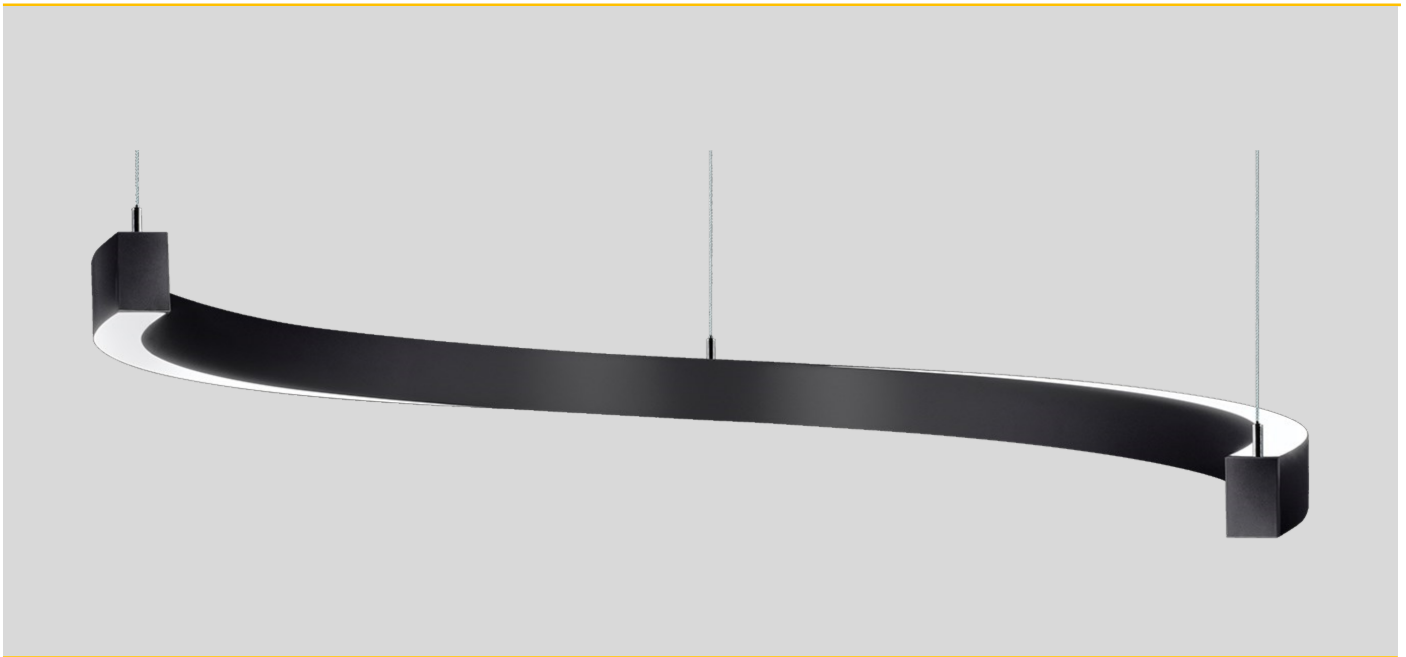

Worm

Worm is available as a fully customisable products with direct or direct/indirect light opal or micro-prism diffuser
Various RAL colour options, sizes, please consult our sales team with you size requirement.

TECHNICAL DETAILS

- Extruded aluminium section
- Tridonic Driver & PCB's
- Control options - DALI, Wireless
- Optic options
- Direct Or Direct/Indirect

PAINT COLOUR

RAL9010

RAL9016

RAL9006

RAL9005

ALL RAL