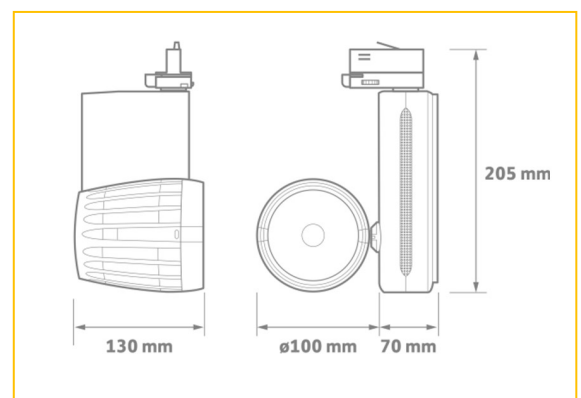

C130-T

APPLICATIONS

- Meeting rooms
- Corridors
- Gallery

CONSTRUCTION

- Die-cast aluminium housing epoxy powder coated
- Faceted reflector

TECHNICAL DETAILS

- Various Wattages
- CRI>80
- CCT Options 3000K, 4000K
- Colour body option WH, BK, SG

ORDER CODE	DESCRIPTION
C130T/1300/40/WH	C130T 12W 1100LM 4000K WHITE BODY
C130T/2000/40/WH	C130T 18W 2000LM 4000K WHITE BODY
C130T/2700/40/WH	C130T 27W 2700LM 4000K WHITE BODY
C130T/4000/40/WH	C130T 38W 4000LM 4000K WHITE BODY

OPTIONS	DESCRIPTION
/DALI	DALI/DSI dimming
/9	Ra 90 colour rendering
/24	24° Beam angle
/40	40° Beam angle
/60	60° Beam angle

DIMENSIONS

Ordering Format: Product Code / Option

Example: C130T/1300/40/WH/DALI