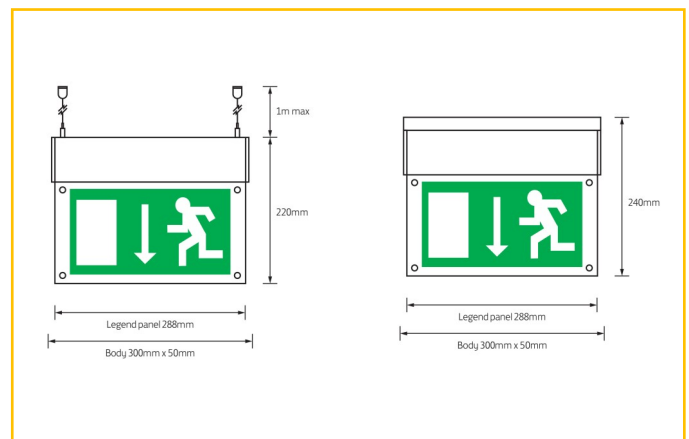

Exodus

APPLICATIONS

- Exit points

TECHNICAL DETAILS

- CCT 6000K
- CRI >80
- Viewing distance 25mtrs

CONSTRUCTION

- Aluminium extruded body, injection moulded End caps
- Wire suspension , Surface mounted , flag mounted
- 15 high intensity LED's for bright, illumination of legend

DIMENSIONS

PRODUCT CODE	DESCRIPTION
ED/LED/M3/**/**	EXODUS 3W MAINTAINED LED EXIT SIGN

OPTIONS	DESCRIPTION
/D3	3HR DALI MONITORED EMERGENCY
/DSL	DOUBLE SIDED LEGEND
/STE	SELF-TESTING EMERGENCY
/SM	SURFACE MOUNTED
/WS	WIRE SUSPENDED
/FM	FLAG MOUNTED