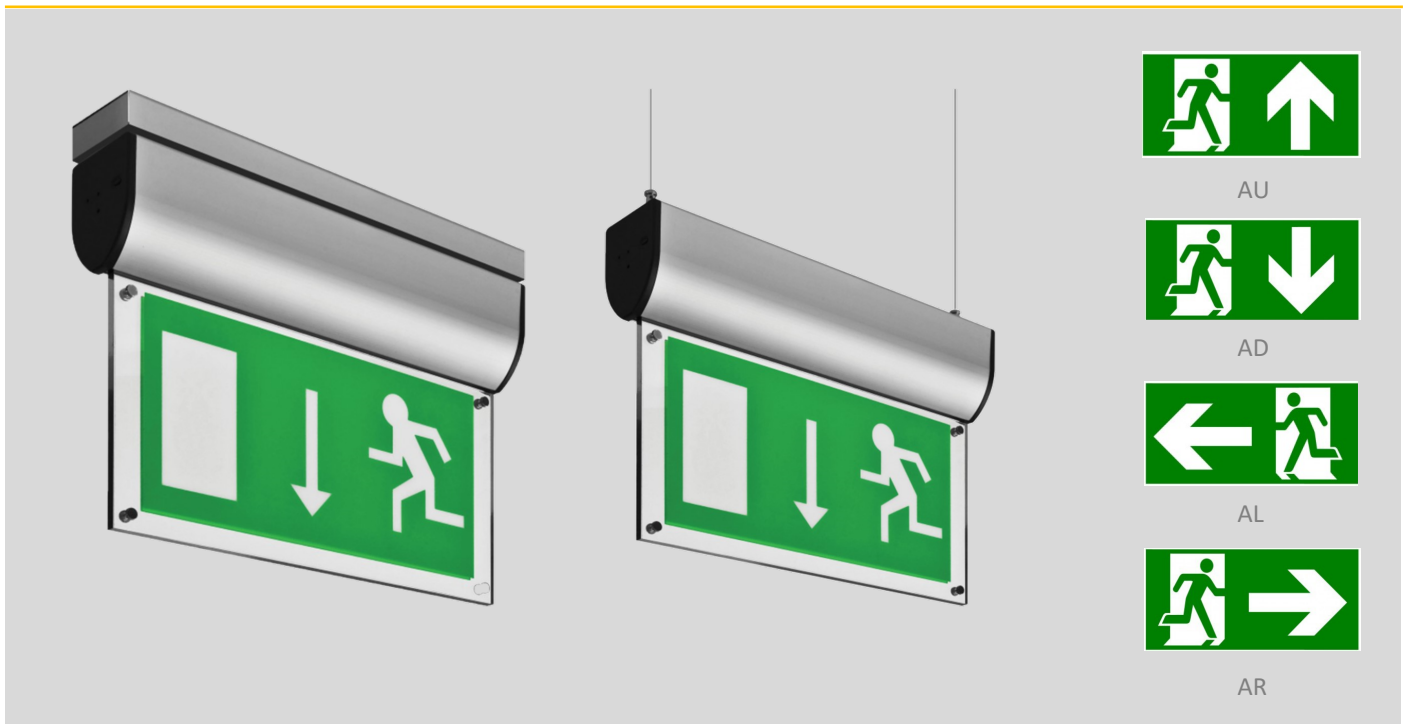

Exodus

APPLICATIONS

- Exit points

TECHNICAL DETAILS

- CCT 6000K
- CRI >80
- Viewing distance 25mtrs

CONSTRUCTION

- Aluminium extruded body, injection moulded End caps
- Wire suspension , Surface mounted , flag mounted
- 15 high intensity LED's for bright, illumination of legend

DIMENSIONS

PRODUCT CODE	DESCRIPTION
ED/LED/M3/**/**	EXODUS 3W MAINTAINED LED EXIT SIGN

OPTIONS	DESCRIPTION
/D3	3HR DALI MONITORED EMERGENCY
/DSL	DOUBLE SIDED LEGEND
/STE	SELF-TESTING EMERGENCY
/SM	SURFACE MOUNTED
/WS	WIRE SUSPENDED
/FM	FLAG MOUNTED