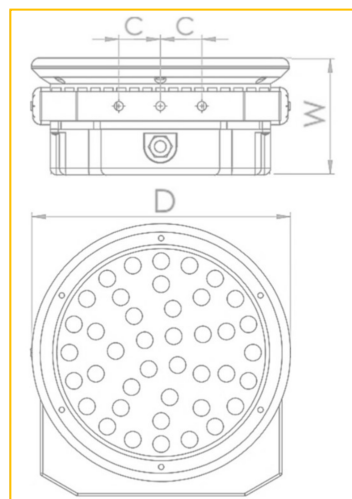

TECHNICAL DETAILS

- Option of Optics
- CRI>70+
- CCT 3000 & 4000K
- IK08

DIMENSIONS

D - 230mm x H - 118mm

PRODUCT CODE	DESCRIPTION
WN/31/4K/L30	WINDSOR, 31W, 4K, 3,800LM, 30°
WN/49/4K/L30	WINDSOR, 49W, 4K, 5,280LM, 30°
WN/57/4K/L30	WINDSOR, 57W, 4K, 5,891LM, 30°

OPTIONS	DESCRIPTION
/DALI	ADDRESSABLE DIMMING
/L15	15 x 15° OPTIC
/L30	30 x 30° OPTIC
/L50	50 x 50° OPTIC

Ordering Format: Product Code / Option

Example: WN/31/4K/L30

** Please suffix 4K to 3K TO 3000 Kelvin - Suffix L30 for required optics**