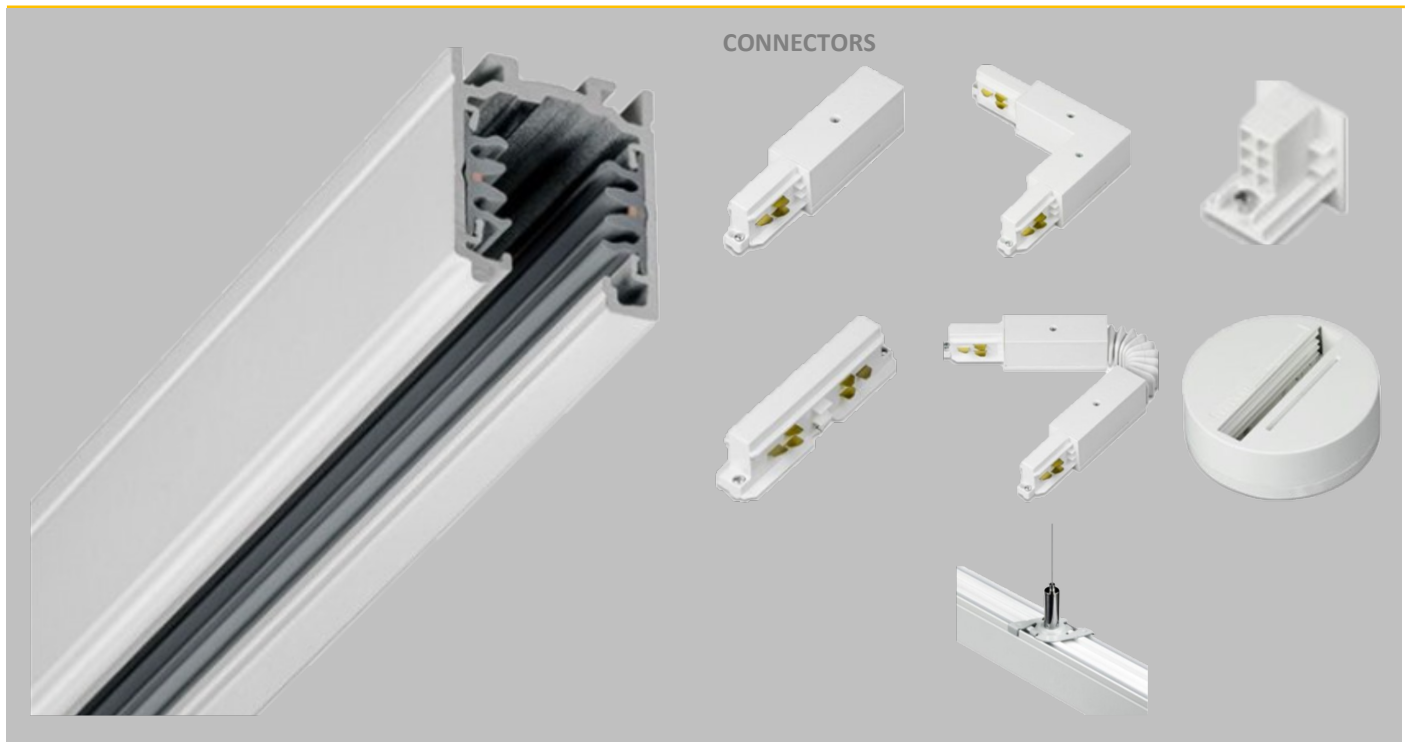

One Track

WHITE REFERENCE	BLACK REFERENCE	DESCRIPTION
9000-1/W/ST	9000-1/B/ST	1 MTR TRACK
9000-2/W/ST	9000-1/B/ST	2 MTR TRACK
9001/W	9001/B	END FEED
9003/W	9003/B	STRAIGHT CONNECTOR
9004/W	9004/B	END CAP
9011/W	9011/B	L-CONNECTOR/FEED
9018/W	9018/B	FLEXIBLE ADJUSTABLE CORNER CONNECTOR
S-9000/114-T/W	S-9000/114-T/B	2 MTR WIRE SUSPENSION KIT
9000/BP-D/W	9000/BP-D/B	PATTRESS