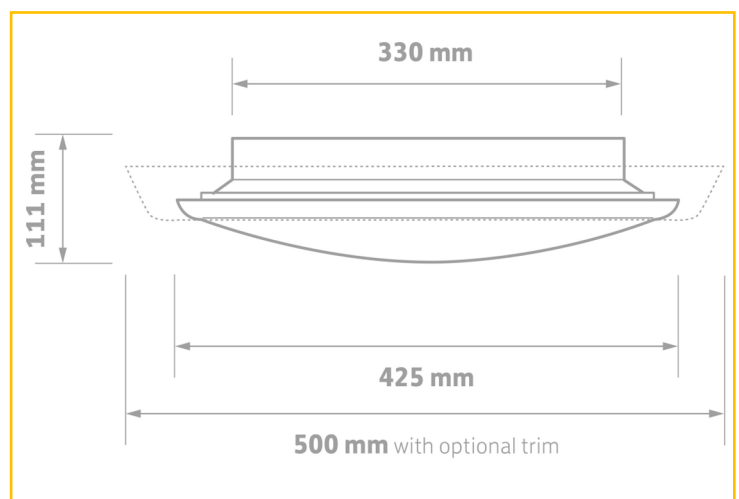

DIMENSIONS

OPTIONS	DESCRIPTION
/M3	3HR EMERGENCY
/D3	DALI MONITORED EMG
/MW1	MICROWAVE SENSOR
/PCV	PRODUCT COLOUR VARIATION

Ordering Format: Product Code / Option

Example: LEA/1500/40/WH/WST/M3

IP40