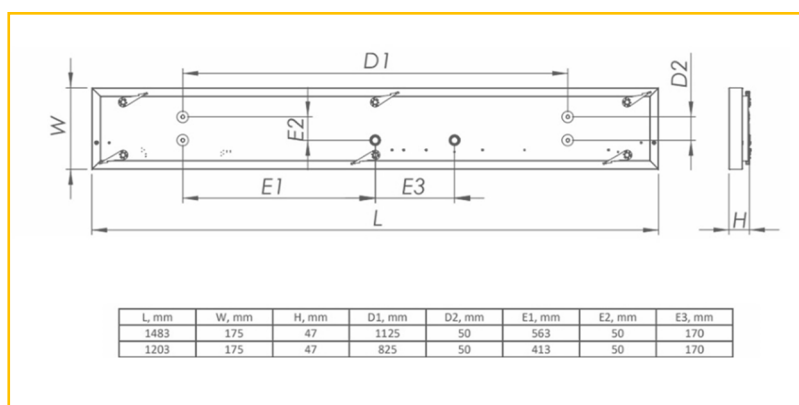

PRODUCT CODE	DESCRIPTION
FZ/26/4K/SM/WH	FRAZER, 26W, 3,534LM, 1203MM LG
FZ/35/4K/SM/WH	FRAZER, 35W, 5,051LM, 1203MM LG
FZ/42/4K/SM/WH	FRAZER, 42W, 5,785LM, 1203MM LG
FZ/31/4K/SM/WH	FRAZER, 31W, 4,418LM, 1483MM LG
FZ/45/4K/SM/WH	FRAZER, 45W, 6,313LM, 1483MM LG
FZ/52/4K/SM/WH	FRAZER, 52W, 7,231LM, 1483MM LG

DIMENSIONS

OPTIONS	DESCRIPTION
/DALI	DALI DIMMABLE
/M3	3HR EMERGENCY
/D3	3HR DALI MONITORED EMERGENCY
/BTC	CASAMBI WIRELESS CONTROL

Suffix /WH to body colour required

Ordering Format: Product Code / Option