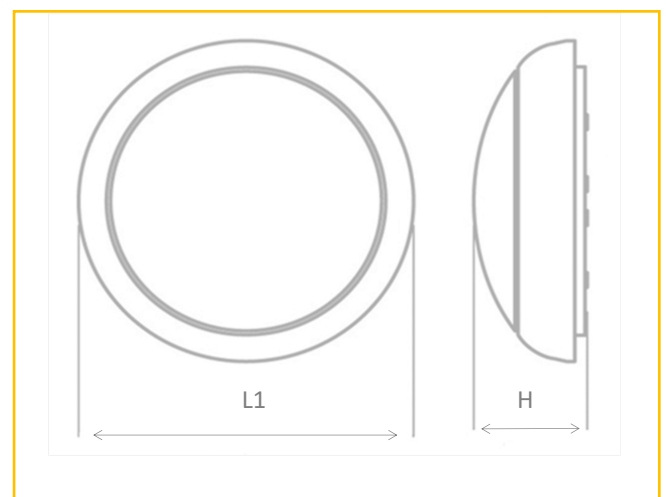

APPLICATIONS

- Toilets
- Corridors
- Store rooms
- Refectory

CONSTRUCTION

- ABS moulded base
- Opal polycarbonate diffuser
- Silicone gasket seal

TECHNICAL DETAILS

- CRI>80
- CCT 3000K, 4000K
- Various Wattages

DIMENSIONS

14w L1 - 320mm H - 90mm

20w L1 - 320mm H - 130mm

PRODUCT CODE	DESCRIPTION
CL/14/4K/OP/WH	CLASS 14W 1400LM 4000K WHITE BODY
CL/20/4K/OP/WH	CLASS 20W 1900LM 4000K WHITE BODY

OPTIONS	DESCRIPTION
/DALI	DALI DIMMABLE
/M3	3HR EMERGENCY
/CHB	CHROME BEZEL RING
/MW1	MICROWAVE SENSOR

Ordering Format: Product Code / Option

Example: CL/14/4K/OP/WH/DALI

IP54