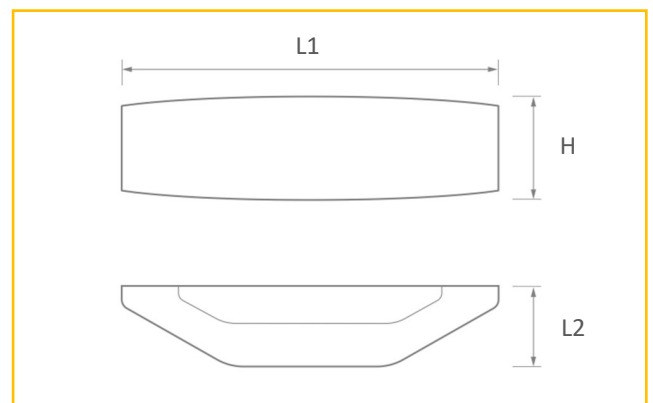

Clapham

APPLICATIONS

- Receptions
- Corridors
- Bedrooms
- Offices

CONSTRUCTION

- Steel fabricated body
- Opal homogenous diffuser
- vertical or horizontal mounting

TECHNICAL DETAILS

- Various Wattages
- CRI>80
- CCT Options 3000K, 4000K
- Bidirectional light output

DIMENSIONS

9w L1 - 400mm L2 - 110mm H - 81mm

16w L1 - 400mm L2 - 110mm H - 81mm

24w L1 - 400mm L2 - 110mm H - 81mm

ORDER CODE	DESCRIPTION
CLA/9/4K/WH	CLAPHAM 9W 775LM 4000K WHITE
CLA/16/4K/WH	CLAPHAM 16W 1475LM 4000K WHITE
CLA/24/4K/WH	CLAPHAM 24W 2075LM 4000K WHITE