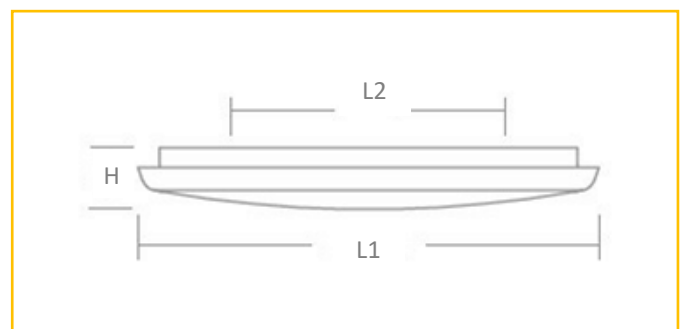

ORDER CODE	DESCRIPTION
BA/12/4K/OP/WH	BALCOMBE 12W 1100LM 4000K WHITE
BA/18/4K/OP/WH	BALCOMBE 18W 1620LM 4000K WHITE
BA/25/4K/OP/WH	BALCOMBE 25W 2150LM 4000K WHITE

OPTIONS	DESCRIPTION
/M3	3HR EMERGENCY
/MW1	MICROWAVE SENSOR

Ordering Format: Product Code / Option

Example: BA/12/4K/OP/WH/M3

/M3 & MW1 not available in 12w version

DIMENSIONS

12w - L1 - 200mm L2 - 150mm H - 48mm

18w - L1 - 300mm L2 - 150mm H - 48mm

25w - L1 - 300mm L2 - 150mm H - 48mm