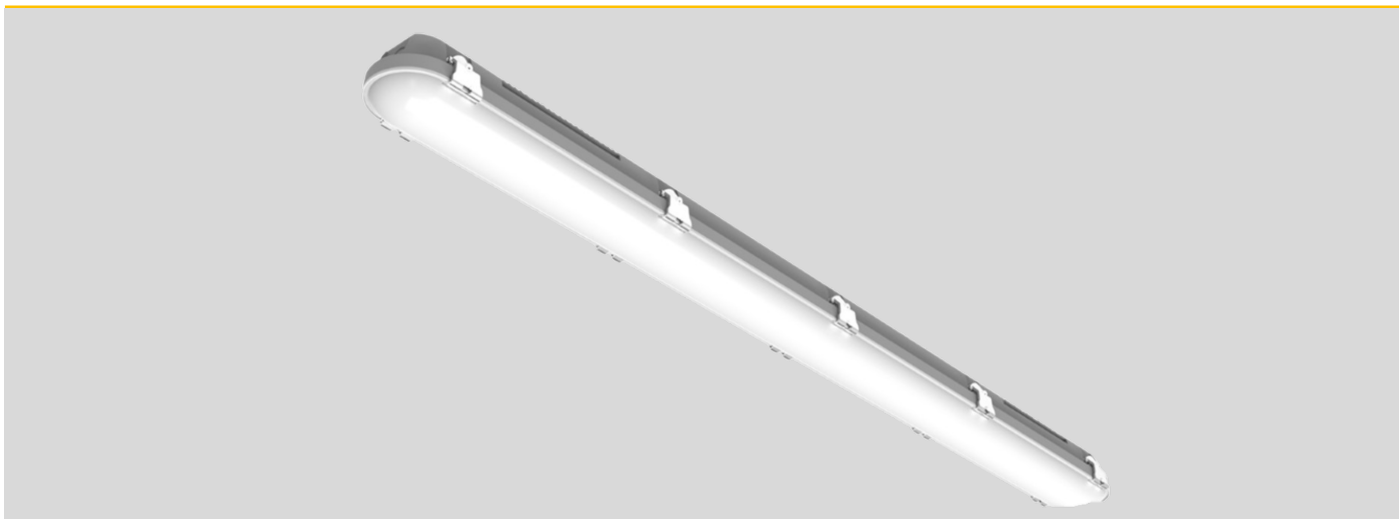

Arrow

APPLICATIONS

- Stores
- Car parks
- Food / Clean areas
- Warehouses
- Factories

CONSTRUCTION

- Extruded PMMA body
- Stainless Steel clips
- Opal diffuser
- IK08 rated impact test to BSEN 2262

TECHNICAL DETAILS

- Various Wattages
- CRI>80
- CCT 4000K
- Tridonic Driver

ORDER CODE	DESCRIPTION
ARN/19/4K/65	ARROW 19W 2400LM 4000K GREY BODY
ARN/38/4K/65	ARROW 38W 4750LM 4000K GREY BODY
ARN/30/4K/65	ARROW 30W 3800LM 4000K GREY BODY
ARN/50/4K/65	ARROW 50W 7000LM 4000K GREY BODY

DIMENSIONS

19w	A - 1270mm B - 73mm C - 75mm
38w	A - 1270mm B - 95mm C - 75mm
30w	A - 1565mm B - 73mm C - 75mm
50w	A - 1565mm B - 95mm C - 75mm

OPTIONS	DESCRIPTION
/DALI	DALI DIMMING
/M3	3HR EMERGENCY
/PIR	BATTEN MOUNTED PIR