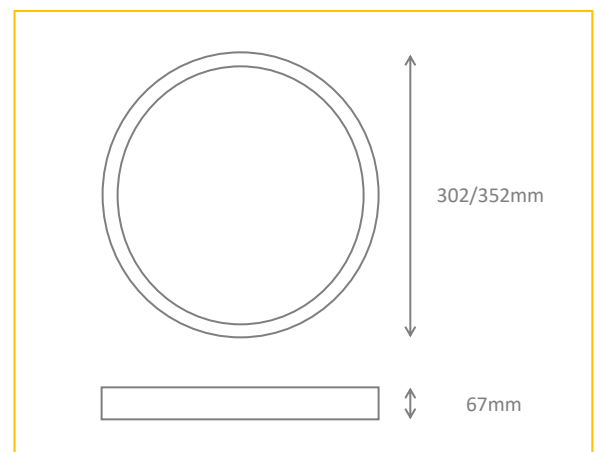

Chant

APPLICATIONS

- Schools
- Communal Areas
- Toilets
- Lobbies

CONSTRUCTION

- UV PC moulded Housing
- Opal polycarbonate diffuser
- Clip on Bezel

TECHNICAL DETAILS

- CRI>80
- CCT 4000K
- IK10
- IP65

PRODUCT CODE	DESCRIPTION
CHT/15/4K/WH	CHANT, 15W, 1,500LM 302MM WHITE BEZEL
CHT/25/4K/WH	CHANT, 25W, 2,500LM 352MM WHITE BEZEL

OPTIONS	DESCRIPTION
/DALI	DALI DIMMABLE
/M3	3HR EMERGENCY
/MW1	MICROWAVE SENSOR
/BK	BLACK TRIM

Suffix WH to BK for black trim

Ordering Format: Product Code / Option

Example: CHT/15/4K/WH/M3

DIMENSIONS

IP65