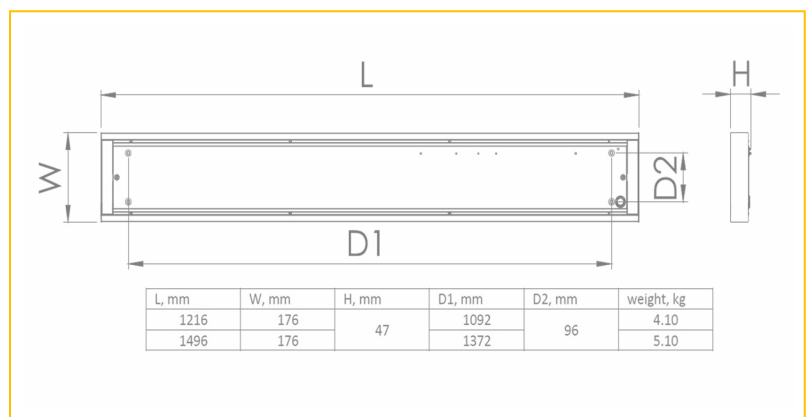

DIMENSIONS

OPTIONS	DESCRIPTION
/DALI	DALI ADDRESSABLE DIMMING
/M3	3HR EMERGENCY
/D3	3HR DALI MONITORED EMERGENCY
/BTC	CASAMBI WIRELESS CONTROL (DIM)
/ECO	SWITCH DIM CONTROL

Suffix /WH to body colour required

Ordering Format: Product Code / Option

Example: FZ/26/4K/WS/WH/DALI

IP20