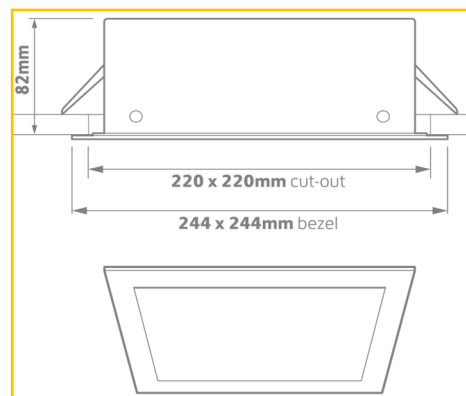

Capri - 244

APPLICATIONS

- Hospitals
- Offices
- Schools
- Receptions

TECHNICAL DETAILS

- CRI>80
- CCT 3000K, 4000K
- Various Wattages
- Tridonic CLE board
- Tridonic driver

CONSTRUCTION

- Fabricated sheet metal housing epoxy powder coated white
- Ultra-thin bezel to minimise visual impact
- High transmission acrylic diffuser

DIMENSIONS

PRODUCT CODE	DESCRIPTION
C244/600/30/WH	CAPRI 244 5W 600LM 3000K WHITE BEZEL
C244/600/40/WH	CAPRI 244 5W 600LM 4000K WHITE BEZEL
C244/1300/30/WH	CAPRI 244 10W 1300LM 3000K WHITE BEZEL
C244/1300/40/WH	CAPRI 244 10W 1300LM 4000K WHITE BEZEL
C244/1800/30/WH	CAPRI 244 15W 1800LM 3000K WHITE BEZEL
C244/1800/40/WH	CAPRI 244 15W 1800LM 4000K WHITE BEZEL