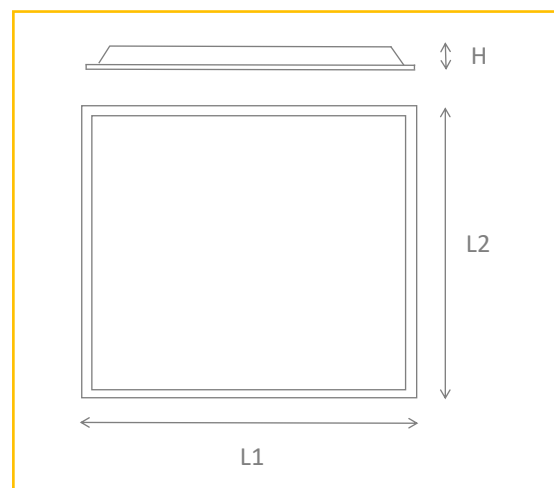

Delta Plus +

APPLICATIONS

- Offices
- Meeting Rooms
- Reception
- Classrooms

CONSTRUCTION

- Steel fabricated body epoxy powder coated white
- Suitable for exposed Tee
- TP(a) rated polar white diffuser

TECHNICAL DETAILS

- CRI>80
- CCT 3000K, 4000K

DIMENSIONS

L1 - 595mm/1195mm L2 - 595mm H - 38mm

PRODUCT CODE	DESCRIPTION
DLP+/35/4K/PW	DELTA PLUS + 35W 3200LM 4K
DLP+/54/4K/PW	DELTA PLUS + 54W 5300LM 4K

OPTIONS	DESCRIPTION
/DALI	DALI DIMMING
/M3	3HR EMERGENCY
/D3	3HR DALI MONITORED EMERGENCY
/UGR	MICRO-PRISM DIFFUSER