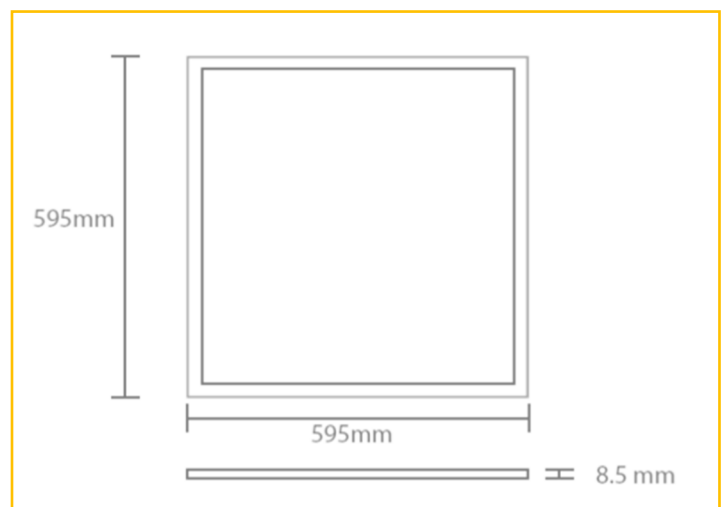

Delta Pro

APPLICATIONS

- Offices
- Meeting Rooms
- Reception
- Classrooms

CONSTRUCTION

- Extruded aluminium bezel
- Suitable for exposed Tee
- Micro-prism diffuser UGR<19

TECHNICAL DETAILS

- CRI>80
- CCT 4000K

PRODUCT CODE	DESCRIPTION
DLP/26/CC/4K	DELTA PRO 26W 3100LM 4000K
DLP/34/CC/4K	DELTA PRO 34W 3900LM 4000K

DIMENSIONS

OPTIONS	DESCRIPTION
/DALI	DALI DIMMING
/M3	3HR EMERGENCY
/D3	3HR DALI MONITORED EMG
/BTC	CASAMBI WIRELESS CONTROL
/SMK6	SURFACE MOUNTING KIT
/PB	PLASTERBOARD MOUNTING KIT
/SUS-1M	SUSPENSION KIT (1MTR)