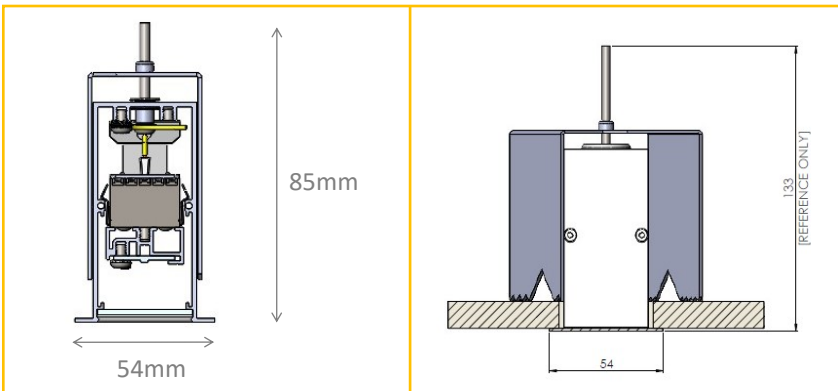

Lina 'R'

APPLICATIONS

- Meeting Rooms
- Corridors
- Receptions
- Offices

CONSTRUCTION

- Extruded aluminium body
- Aluminium end caps
- Polar frost or Micro-Prism Optic

TECHNICAL DETAILS

- Various Wattages
- CRI>80
- CCT Options 3000K, 4000K, 5000K
- Trim colour options WH, BK, RAL

EXAMPLE DIMENSIONS

OPTIONS	DESCRIPTION
/DALI	DALI DIMMING
/M3	3HR EMERGENCY
/D3	3HR DALI MONITORED EMERGENCY
/BTC	CASAMBI WIRELESS CONTROL

Note Lina R is a custom made product and available in various lengths and wattages please speak to our sales team with you requirements and a custom quotation will be raise against your project