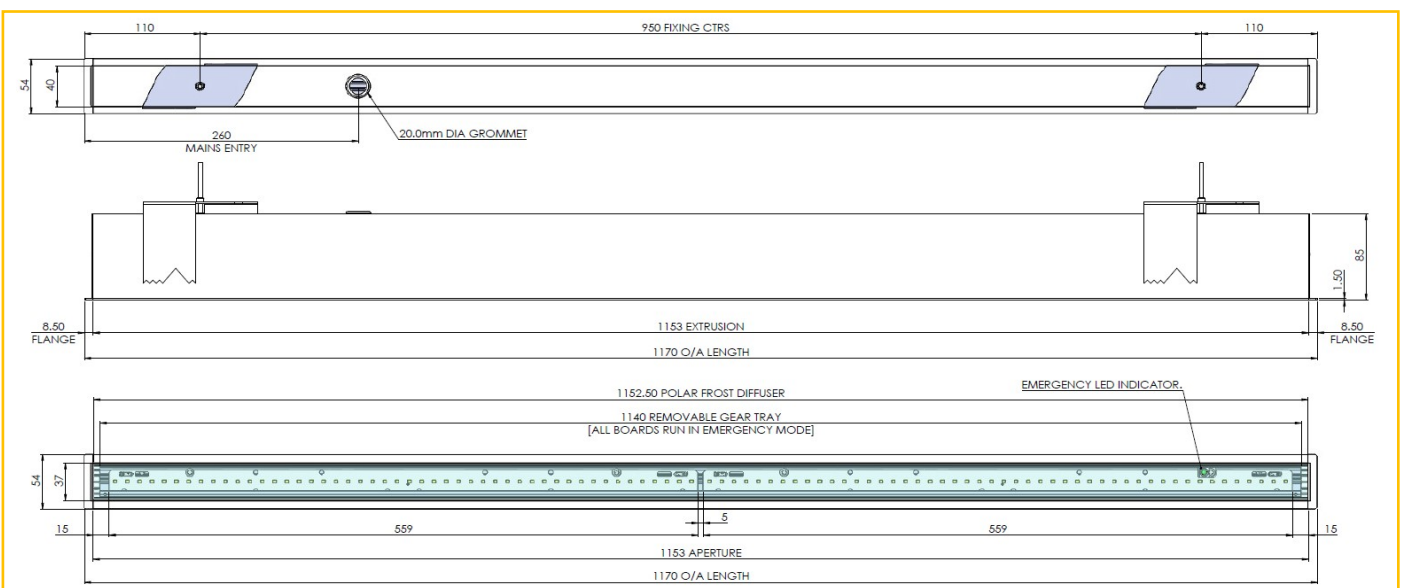

Lina 'R'

APPLICATIONS

- Meeting Rooms
- Corridors
- Receptions
- Offices

CONSTRUCTION

- Extruded aluminium body
- Aluminium end caps
- Polar frost or Micro-Prism Optic

TECHNICAL DETAILS

- Various Wattages
- CRI>80
- CCT Options 3000K, 4000K, 5000K
- Trim colour options WH, BK, RAL

EXAMPLE DIMENSIONS

OPTIONS	DESCRIPTION
/DALI	DALI DIMMING
/M3	3HR EMERGENCY
/D3	3HR DALI MONITORED EMERGENCY
/BTC	CASAMBI WIRELESS CONTROL

Note Lina R is a custom made product and available in various lengths and wattages please speak to our sales team with you requirements and a custom quotation will be raise against your project

IP20