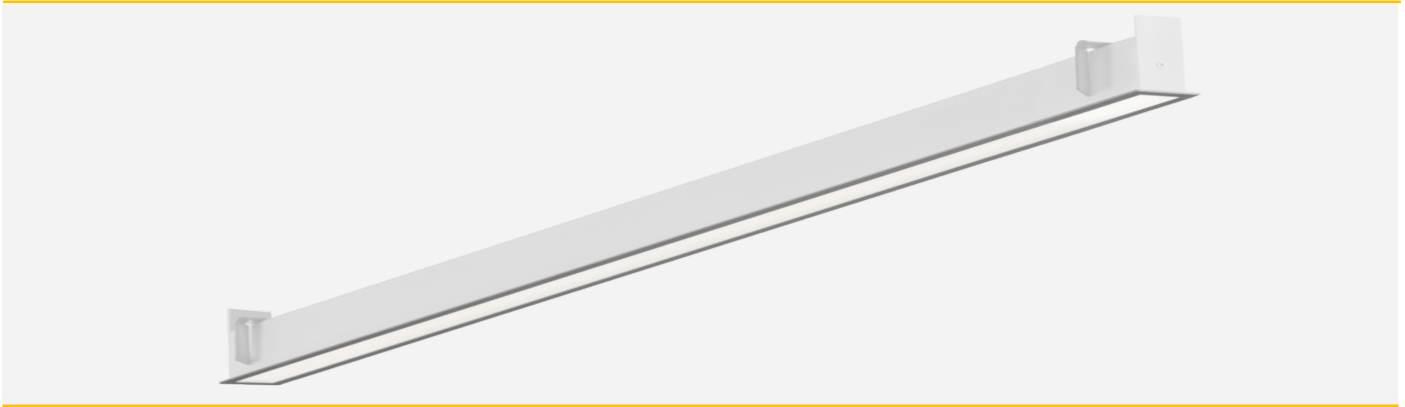

Lina 'R'

APPLICATIONS

- Meeting Rooms
- Corridors
- Receptions
- Offices

CONSTRUCTION

- Extruded aluminium body
- Aluminium end caps
- Polar frost or Micro-Prism Optic

TECHNICAL DETAILS

- Various Wattages
- CRI>80
- CCT Options 3000K, 4000K, 5000K
- Trim colour options WH, BK, RAL

EXAMPLE DIMENSIONS

OPTIONS	DESCRIPTION
/DALI	DALI DIMMING
/M3	3HR EMERGENCY
/D3	3HR DALI MONITORED EMERGENCY
/BTC	CASAMBI WIRELESS CONTROL

Note Lina R is a custom made product and available in various lengths and wattages please speak to our sales team with you requirements and a custom quotation will be raise against your project