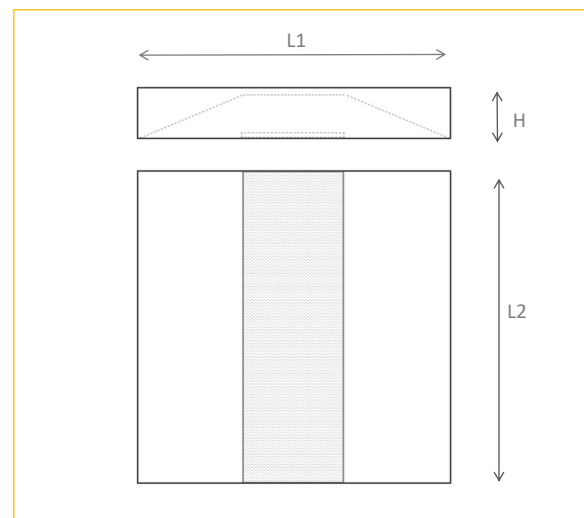

APPLICATIONS

- Offices
- Meeting Rooms
- Reception

CONSTRUCTION

- Fabricated steel body, aluminium bezel
- Suitable for exposed Tee or Plaster board Ceiling
- Clip in spring Tee
- Opal Polar frost diffuser

TECHNICAL DETAILS

- Various Wattages
- CRI>80
- CCT Options 3000K, 4000K
- Tuneable White 3000K-6000K

PRODUCT CODE	DESCRIPTION
ER/32/40/WH	ERITH 32W 3200LM WHITE BODY
ER/46/40/WH	ERITH 46W 5125LM WHITE BODY
ER/52/TW/WH	ERITH 52W 3875LM WHITE BODY

OPTIONS	DESCRIPTION
/DALI	DALI DIMMING
/M3	3HR EMERGENCY
/D3	3HR DALI MONITORED EMERGENCY
/BTC	CASAMBI WIRELESS CONTROL

DIMENSIONS

Ordering Format: Product Code / Option

Example: ER/32/40/WH/DALI

32w L1 - 589mm L2 - 593mm H - 100mm

46w L1 - 589mm L2 - 593mm H - 100mm

52w L1 - 589mm L2 - 593mm H - 100mm

IP20