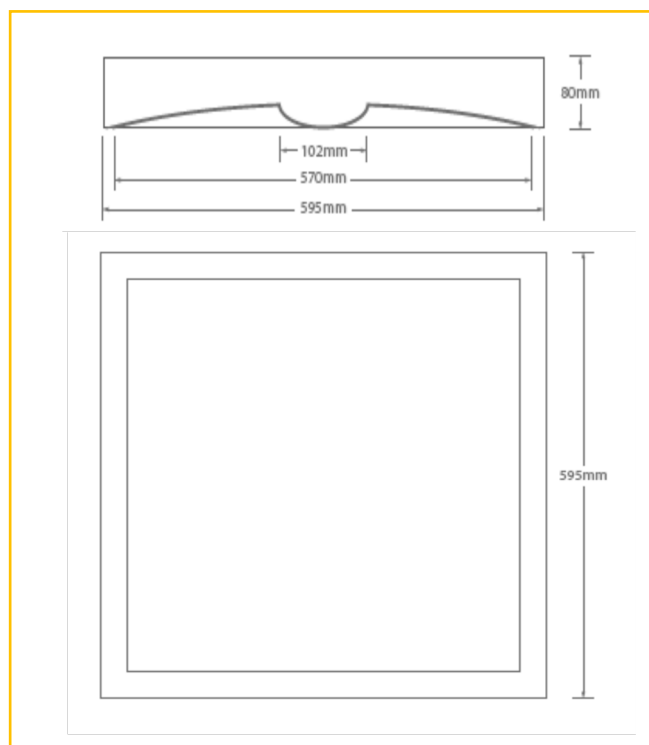

## DIMENSIONS

PRODUCT CODE	DESCRIPTION
IND/25/4K/MPO/WH	INDIUM, 25W, 2850LM, 4K , MPO, WHITE

OPTIONS	DESCRIPTION
/DALI	DALI DIMMING
/M3	3HR EMERGENCY
/D3	3HR DALI MONITORED EMERGENCY
/BTC	CASAMBI WIRELESS CONTROL