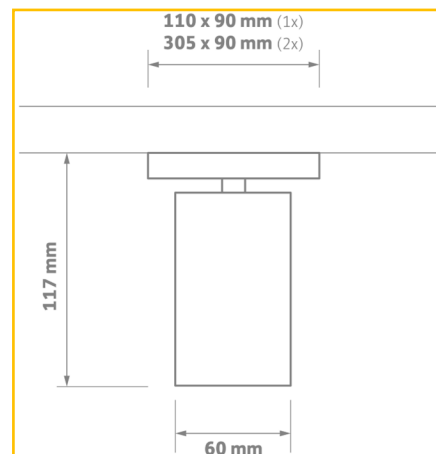

DIMENSIONS

PRODUCT CODE	POWER	TEMP (K)	OUTPUT (LM)
C60/27/**/**	5.5W	2700K	355LM
C60/30/**/**	5.5W	3000K	375LM
C60/40/**/**	5.5W	4000K	400LM

OPTIONS	DESCRIPTION
/BK	BLACK BODY
/WB	WHITE BAFFLE
/GB	GOLD BAFFLE
/TW	TWIN BODY
/TK	3 CIRCUIT TRACK MOUNT