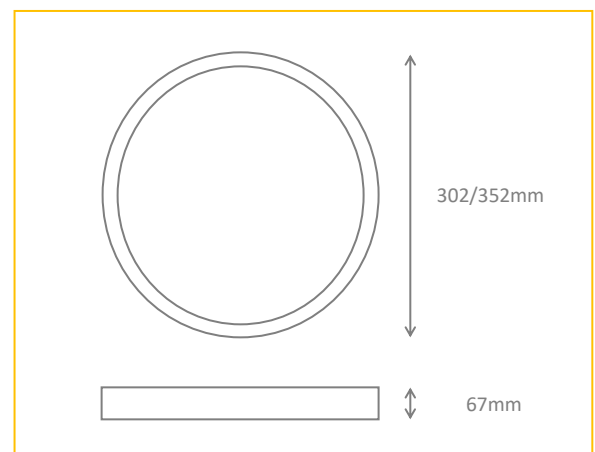

Chant

APPLICATIONS

- Schools
- Communal Areas
- Toilets
- Lobbies

CONSTRUCTION

- UV PC moulded Housing
- Opal polycarbonate diffuser
- Clip on Bezel

TECHNICAL DETAILS

- CRI>80
- CCT 4000K
- IK10
- IP65

PRODUCT CODE	DESCRIPTION
CHT/15/4K/WH	CHANT, 15W, 1,500LM 302MM WHITE BEZEL
CHT/25/4K/WH	CHANT, 25W, 2,500LM 352MM WHITE BEZEL

OPTIONS	DESCRIPTION
/DALI	DALI dimming
/M3	3hr Emergency
/MW1	Microwave sensor
/BK	Black trim

Suffix WH to BK for black trim

Ordering Format: Product Code / Option

Example: CHT/15/4K/WH/M3

DIMENSIONS

IP65