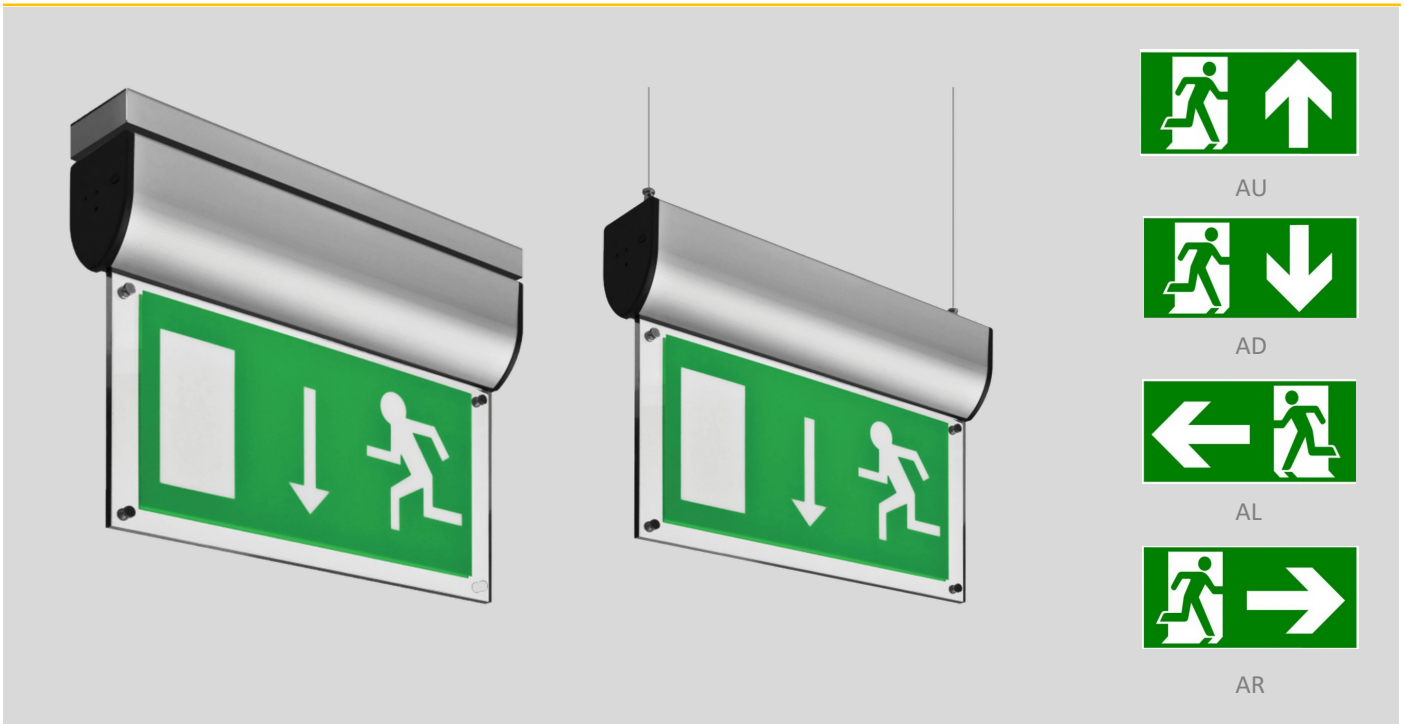

Exodus

APPLICATIONS

- Exit points

TECHNICAL DETAILS

- CCT 6000K
- CRI >80
- Viewing distance 25mtrs

CONSTRUCTION

- Aluminium extruded body, injection moulded End caps
- Wire suspension , Surface mounted , flag mounted
- 15 high intensity LED's for bright, illumination of legend

DIMENSIONS

| PRODUCT CODE | DESCRIPTION |
|-----------------|------------------------------------|
| ED/LED/M3/**/** | EXODUS 3W MAINTAINED LED EXIT SIGN |

| OPTIONS | DESCRIPTION |
|---------|------------------------------|
| /D3 | 3hr DALI monitored emergency |
| /DSL | Double sided legend |
| /STE | Self Testing emergency |
| /SM | Surface mounted |
| /WS | Wire suspended |
| /FM | Flag mounted |