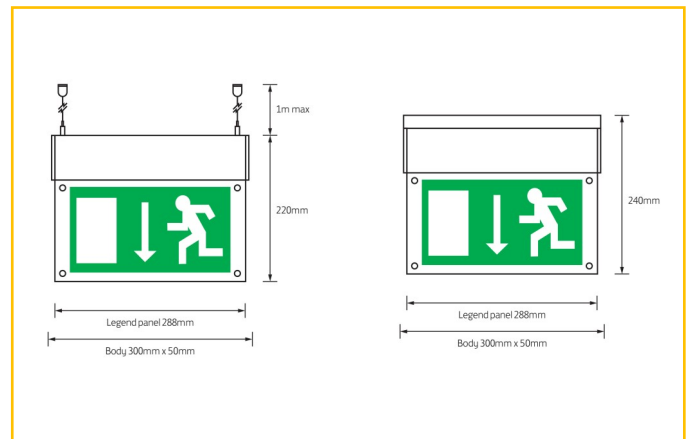

Exodus

APPLICATIONS

- Exit points

TECHNICAL DETAILS

- CCT 6000K
- CRI >80
- Viewing distance 25mtrs

CONSTRUCTION

- Aluminium extruded body, injection moulded End caps
- Wire suspension , Surface mounted , flag mounted
- 15 high intensity LED's for bright, illumination of legend

DIMENSIONS

| PRODUCT CODE | DESCRIPTION |
|-----------------|------------------------------------|
| ED/LED/M3/**/** | EXODUS 3W MAINTAINED LED EXIT SIGN |

| OPTIONS | DESCRIPTION |
|---------|------------------------------|
| /D3 | 3hr DALI monitored emergency |
| /DSL | Double sided legend |
| /STE | Self Testing emergency |
| /SM | Surface mounted |
| /WS | Wire suspended |
| /FM | Flag mounted |