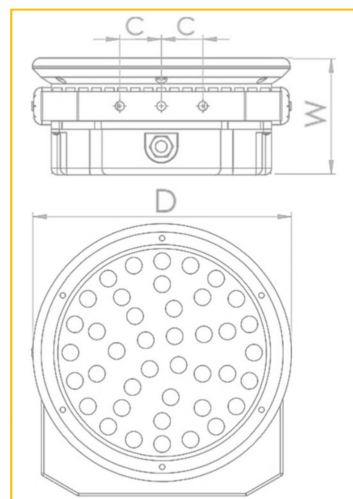

## DIMENSIONS

D - 230mm x H - 118mm

PRODUCT CODE	DESCRIPTION
WN/31/4K/L30	WINDSOR, 31W, 4K, 3,800LM, 30°
WN/49/4K/L30	WINDSOR, 49W, 4K, 5,280LM, 30°
WN/57/4K/L30	WINDSOR, 57W, 4K, 5,891LM, 30°

OPTIONS	DESCRIPTION
/DALI	Addressable dimming
/L15	15 x 15° Optic
/L30	30 x 30° Optic
/L50	50 x 50° Optic