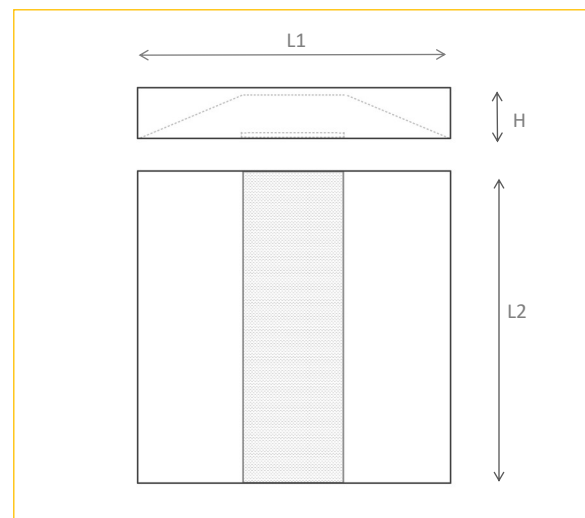

## CONSTRUCTION

- Fabricated steel body, aluminium bezel
- Suitable for exposed Tee or Plaster board Ceiling
- Clip in spring Tee
- Opal Polar frost diffuser

## DIMENSIONS

Ordering Format: Product Code / Option

Example: ER/32/40/WH/DALI

32w L1 - 589mm L2 - 593mm H - 100mm

46w L1 - 589mm L2 - 593mm H - 100mm

52w L1 - 589mm L2 - 593mm H - 100mm