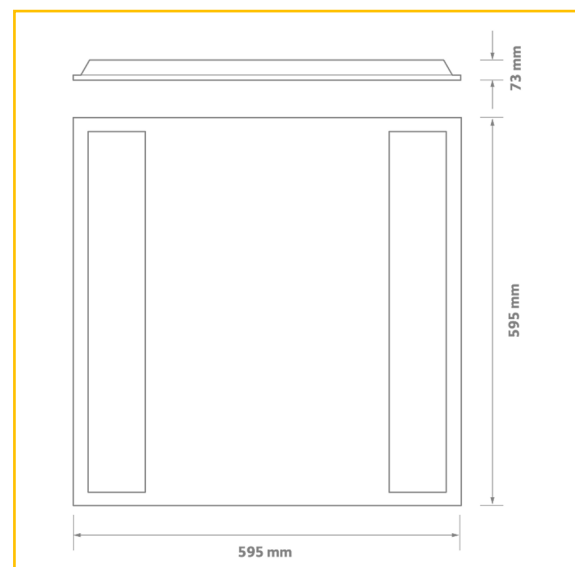

Phantom

APPLICATIONS

- Offices
- Meeting Rooms
- Reception
- Classrooms

CONSTRUCTION

- Fabricated sheet metal epoxy powder Coated white
- Suitable for exposed Tee
- Opal acrylic diffuser

TECHNICAL DETAILS

- CRI>80
- CCT 3000K, 4000K

DIMENSIONS

PRODUCT CODE	DESCRIPTION
PH/20/4K/WH	PHANTOM 20W 2725LM 4000K
PH/25/4K/WH	PHANTOM 25W 3350LM 4000K
PH/30/4K/WH	PHANTOM 30W 3900LM 4000K
PH/35/4K/WH	PHANTOM 35W 4500LM 4000K

OPTIONS	DESCRIPTION
/DALI	DALI dimming
/M3	3hr Emergency
/D3	3hr DALI monitored emergency
/BTC	Casambi Bluetooth network (inc dim)

Ordering Format: Product Code / Option

Example: PH/20/4K/WH/DALI

IP20