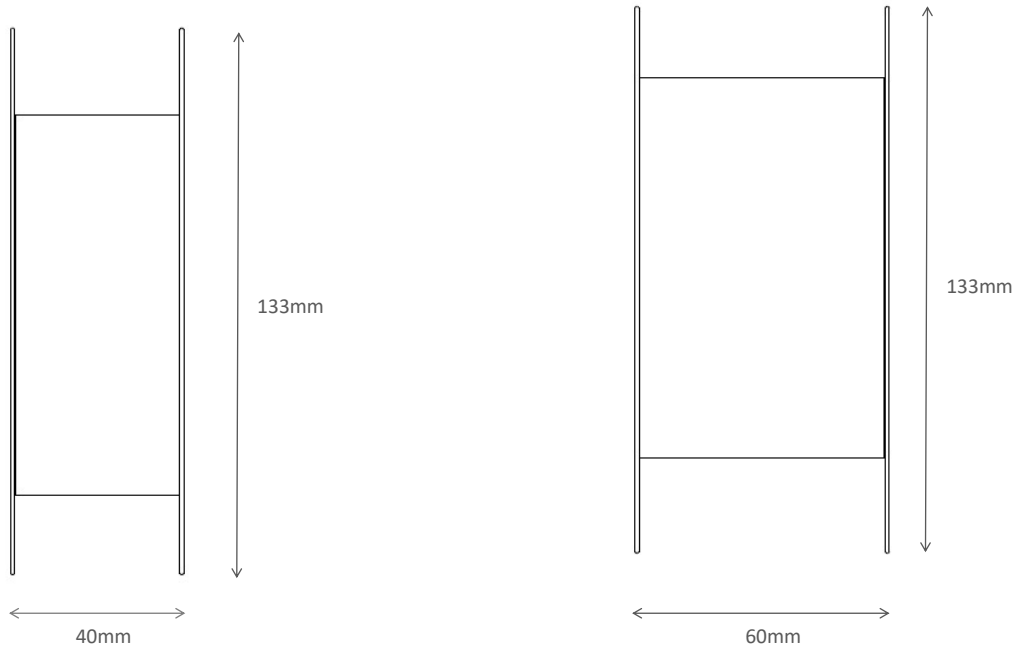

MiXx is available in two sizes 40mm & 60mm wide & 1200mm, 1500mm in length, An upright option is also available, having the option of optics & RAL paint finishes. MIXx can be provided with fixed output or DALI gear.

OPTICS

OPAL

MICRO-PRISM

DIFFUSED MICRO-PRISM

DIMENSIONS

ORDERING INFORMATION

Please contact our Sales Office with your project enquiry, as MiXx is quoted on a project basis