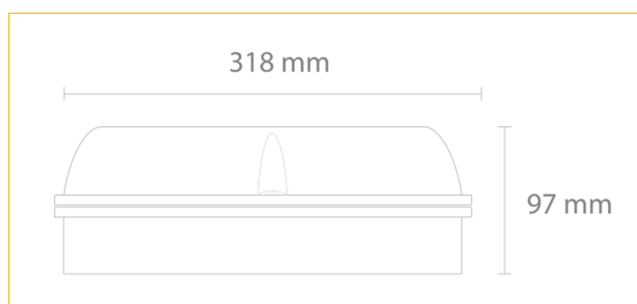

- CRI>80
- CCT 4000K
- 17w Samsung LED's

OPTIONS

- /DALI - DALI dimming
- /M3 - 3hr Emergency
- /MW1 - Microwave sensor
- /WH - White base

DIMENSIONS

PRODUCT CODE	DESCRIPTION
LN/17/4K/BK	LUNA 17W, 4K, 2,408LM, BLACK BASE
LN/17/4K/H/BK	LUNA 17W, 4K, 2007LM, BLACK HOOD