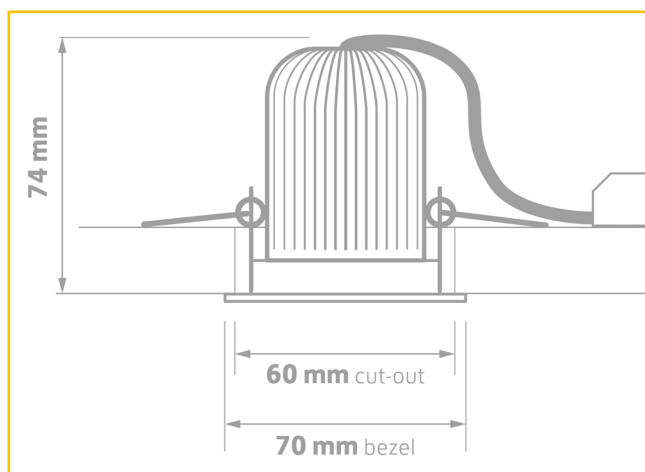

DIMENSIONS

PRODUCT CODE	POWER	TEMP (K)	OUTPUT (LM)
C70/8/3K/WH	8W	3000	750LM
C70/8/4K/WH	8W	4000	775LM

OPTIONS	DESCRIPTION
/MDIM	PHASE CUT DIMMING
/DALI	ADDRESSABLE DIMMING
/BTC	CASAMBI WIRELESS CONTROL
/M3	3HR EMERGENCY
/D3	3HR DALI MONITORED EMERGENCY

Ordering Format: Product Code / Option
Example: C70/8/3K/WH/EM