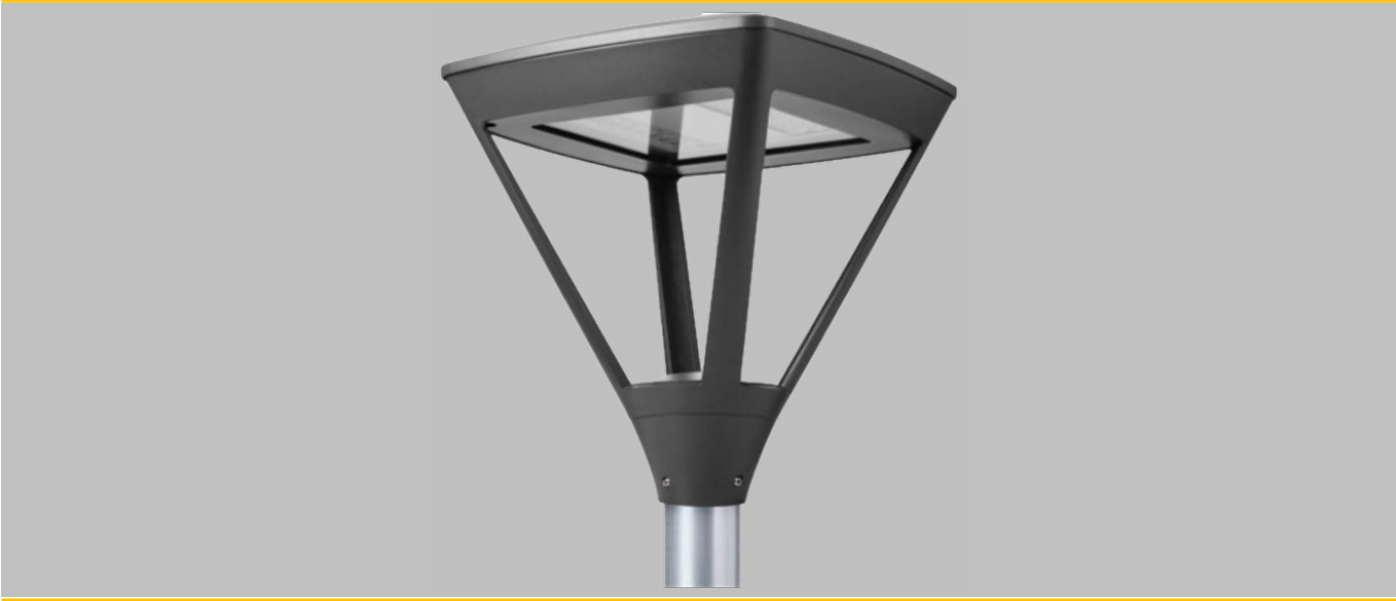

Buckingham

APPLICATIONS

- Pathway
- Roads
- Car Parks

CONSTRUCTION

- Die-cast aluminium housing
- Epoxy powder coated RAL7021
- Tempered glass cover impact resistant
- IK08
- 60mm mounting with 4 x grub screws

TECHNICAL DETAILS

- Various Wattages
- CRI>80
- CCT 3000, 4000K
- 3 types of Optic
- Life 100,000 L90/B10