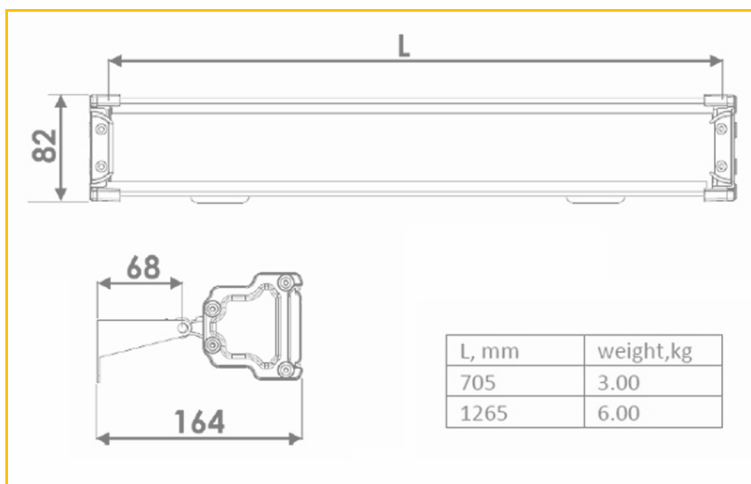

DIMENSIONS