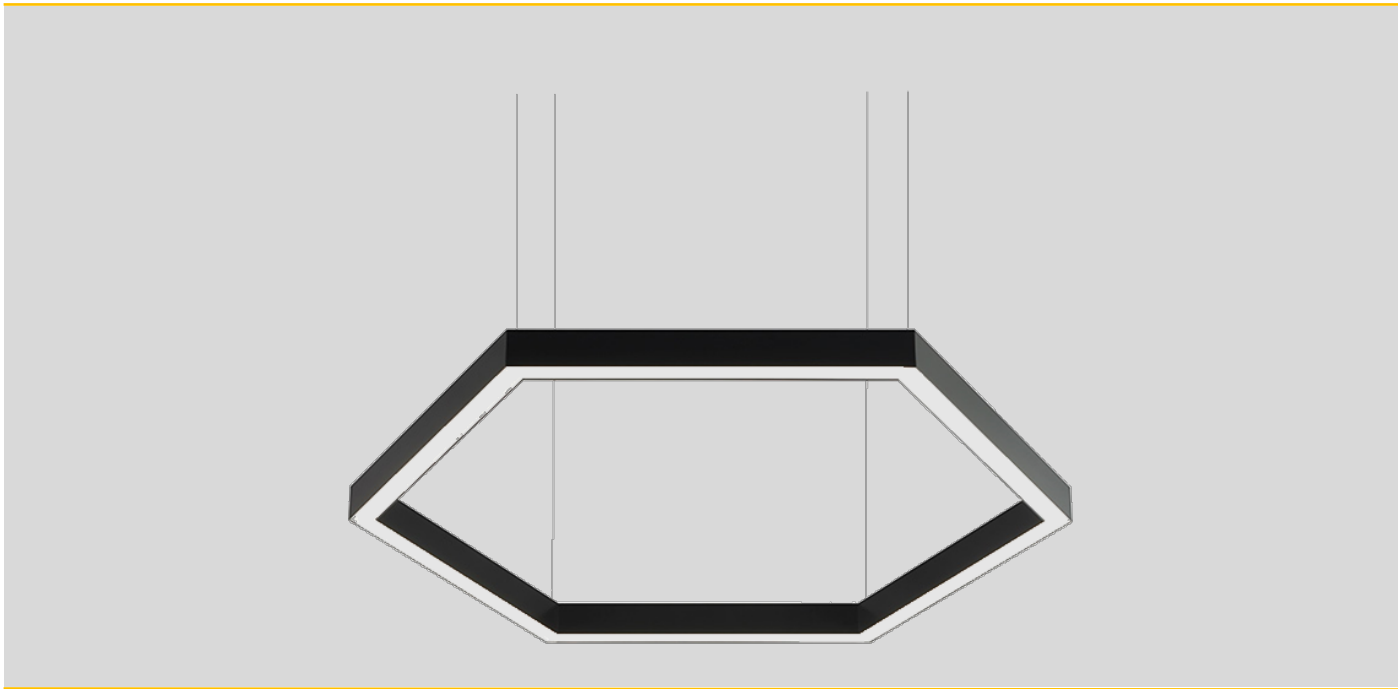

# HEXx

HEXx is available as a fully customisable products with direct or direct/indirect light opal or micro-prism diffuser  
Various RAL colour options, all sizes can be produced please consult our sales team with you size requirement.