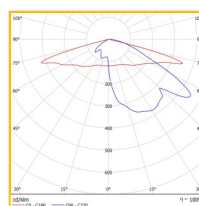

OPTICS

LSM 1