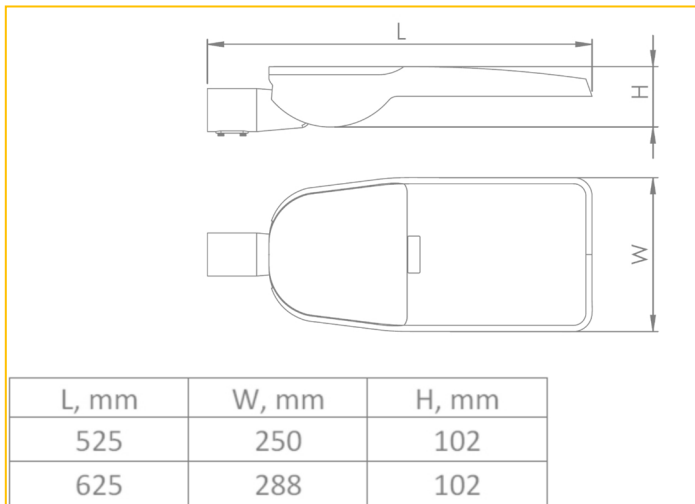

## DIMENSIONS

ORDER CODE	DESCRIPTION
GEM/26/4K/SG/L***	GEMINI 26W, 4K, 3,434LM, 525MM
GEM/40/4K/SG/L***	GEMINI 40W, 4K, 4,878LM, 525MM
GEM/52/4K/SG/L***	GEMINI 52W, 4K, 6,869LM, 525MM
GEM/70/4K/SG/L***	GEMINI 70W, 4K, 9,158LM, 625MM
GEM/80/4K/SG/L***	GEMINI 80W, 4K, 10,303LM, 625MM