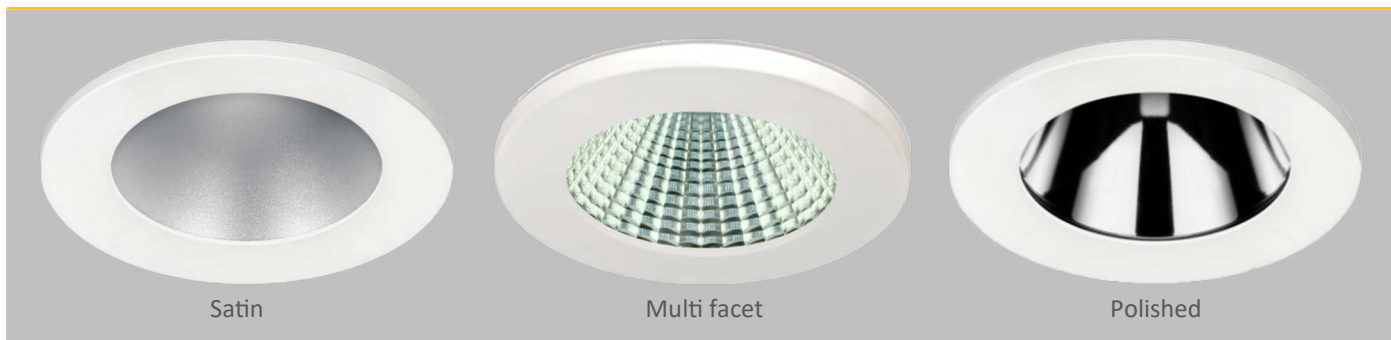

Capri - 130

APPLICATIONS

- Classrooms
- Corridors
- Canteens
- Receptions

CONSTRUCTION

- Die-cast aluminium body epoxy powder coated black
- Aluminium reflector
- Die-cast aluminium twist lock bezel epoxy Powder coated white

TECHNICAL DETAILS

- CRI>80
- CCT colour option 3000K, 4000K
- Philips Driver
- Philips SLM Chip set