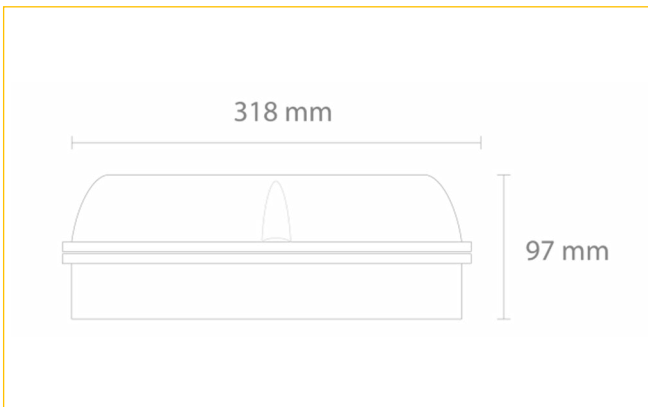

DIMENSIONS

PRODUCT CODE	DESCRIPTION
LN/17/4K/BK	LUNA 17W, 4K, 2,408LM, BLACK BASE
LN/17/4K/H/BK	LUNA 17W, 4K, 2007LM, BLACK HOOD

OPTIONS	DESCRIPTION
/DALI	TOUCH/DALI DIMMABLE
/M3	3HR EMERGENCY
/MW1	MICROWAVE SENSOR
/WH	WHITE POWDER COATED BASE

Ordering Format: Product Code / Option

Example: LN/17/4K/BK/DALI

** Suffix BK with WH for white base **