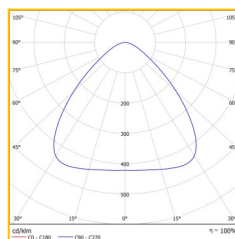

Adur

Anti-Vandal

Architectural & Feature

Downlighters

Emergency

Exterior

Recessed

Surface & Wall

Suspended

Track

CONSTRUCTION

- Die-cast aluminium body
- Tempered glass diffuser
- One piece flow gasket

TECHNICAL DETAILS

- Stainless Steel fixings
- CRI>80
- CCT 3000 or 4000K
- IK08

APPLICATIONS

- Building perimeters
- Public Places
- Car Parks
- Façade illumination

DIMENSIONS

PRODUCT CODE	DESCRIPTION
ADR/34/4K/L60	ADUR, 34W, 4,170LM 60 DEGREE OPTIC FINISHED RAL7043
ADR/52/4K/L60	ADUR, 52W, 5,828LM 60 DEGREE OPTIC, FINISHED RAL7043
ADR/68/4K/L60	ADUR, 68W, 8,412LM 60 DEGREE OPTIC, FINISHED RAL7043
ADR/105/4K/L60	ADUR, 105W, 11,656LM 60 DEGREE OPTIC, FINISHED RAL7043
ADR/132/4K/L60	ADUR, 132W, 14,570LM 60 DEGREE OPTIC, FINISHED RAL7043
ADR/158/4K/L60	ADUR, 158W, 17,484LM 60 DEGREE OPTIC, FINISHED RAL7043
ADR/211/4K/L60	ADUR, 211W, 23,312LM 60 DEGREE OPTIC, FINISHED RAL7043

**Suffix 4K to 3K for 3000 Kelvin -

Suffix L60 to required optic**

OPTIONS	DESCRIPTION
/DALI	ADDRESSABLE DIMMING
/ADIM	AUTONOMOUS 2 STAGE DIMMING
/ILC	INLINE IP68 PLUG & SOCKET
/PC	PHOTO-CELL

Ordering Format: Product Code / Option

Example: ADR/34/4K/L60/DALI

OPTICS

LS90