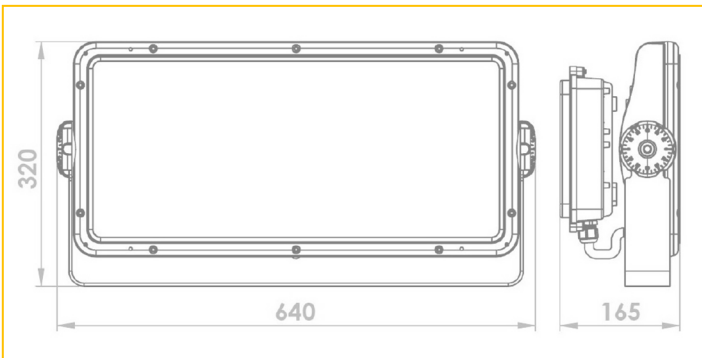

DIMENSIONS

PRODUCT CODE	DESCRIPTION
HBF/325/4K/L60	HIGH BEAM, 325W, 49,422LM, 60 DEGREE OPTIC, 4000K
HBF/404/4K/L60	HIGH BEAM, 404W, 59,557LM, 60 DEGREE OPTIC, 4000K
HBF/475/4K/L60	HIGH BEAM, 475W, 67,829LM, 60 DEGREE OPTIC, 4000K
HBF/650/4K/L60	HIGH BEAM, 650W, 98,844LM, 60 DEGREE OPTIC, 4000K
HBF/806/4K/L60	HIGH BEAM, 806W, 119,114LM, 60 DEGREE OPTIC, 4000K
HBF/950/4K/L60	HIGH BEAM, 950W, 135,567LM, 60 DEGREE OPTIC, 4000K

** Suffix L60 to beam angle required**