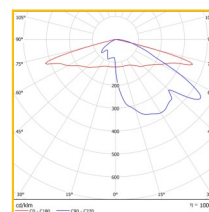

OPTICS

LSM 1