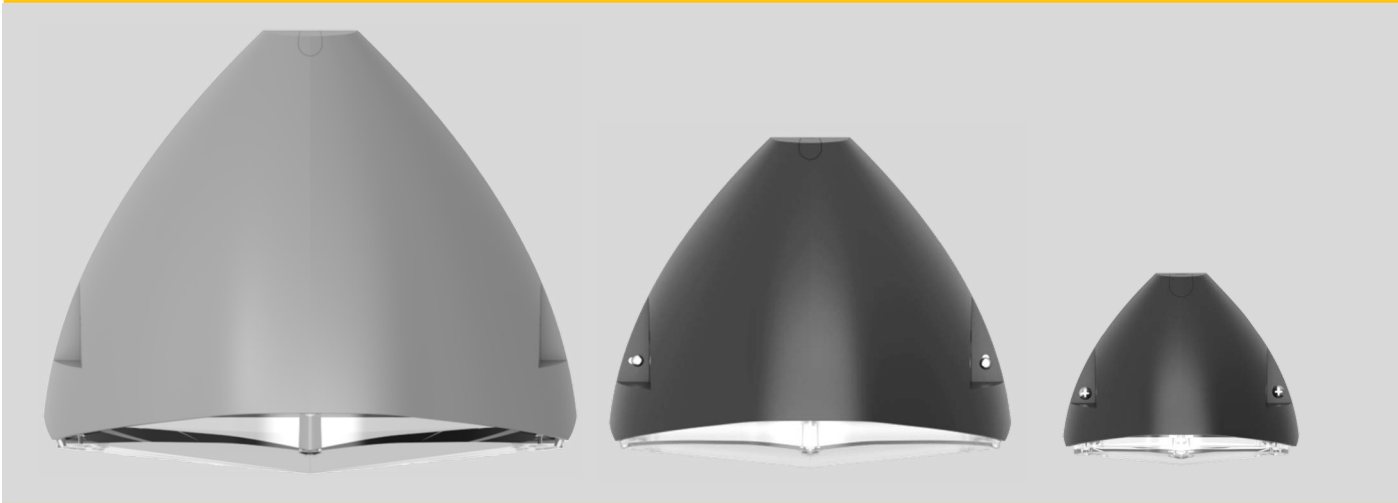

Mako

APPLICATIONS

- Building perimeters
- Landscapes
- Car Parks
- Schools

CONSTRUCTION

- Die-cast aluminium body
- Exterior powder coated
- Durable polycarbonate diffuser
- One piece flow gasket

TECHNICAL DETAILS

- Tamperproof fixings
- CRI>80
- Switchable CCT 3000, 4000K
- IK10 impact resistance