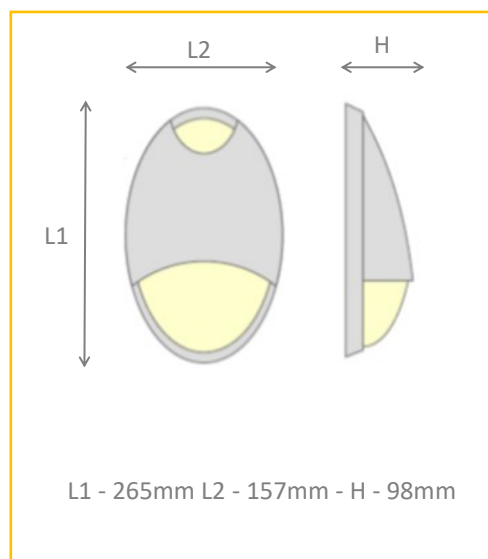

DIMENSIONS

ORDER CODE	DESCRIPTION
ET/10/5K/CL/BK	ETON 10W HOOD 1192LM BLACK BODY

OPTIONS	DESCRIPTION
/M3	3HR EMERGENCY
/PCV	PRODUCT COLOUR VARIATION

Ordering Format: Product Code / Option

Example: ET/10/5K/CL/BK/M3