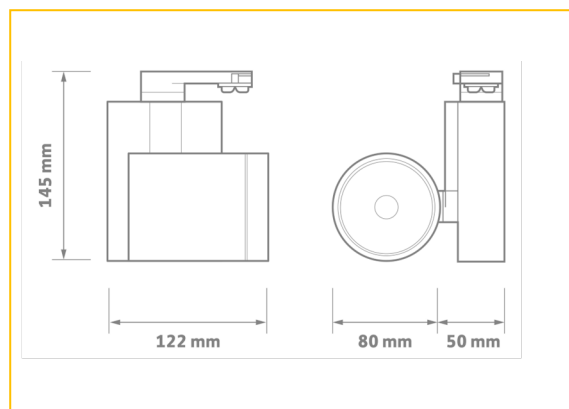

DIMENSIONS

OPTIONS	DESCRIPTION
/DALI	DALI/DSI DIMMING
/9	RA 90 COLOUR RENDERING
/NB	NARROW BEAM ANGLE
/WB	WIDE BEAM ANGLE
/BK	BLACK FINISH

Ordering Format: Product Code / Option
Example: KN/1000/40/WH/DALI