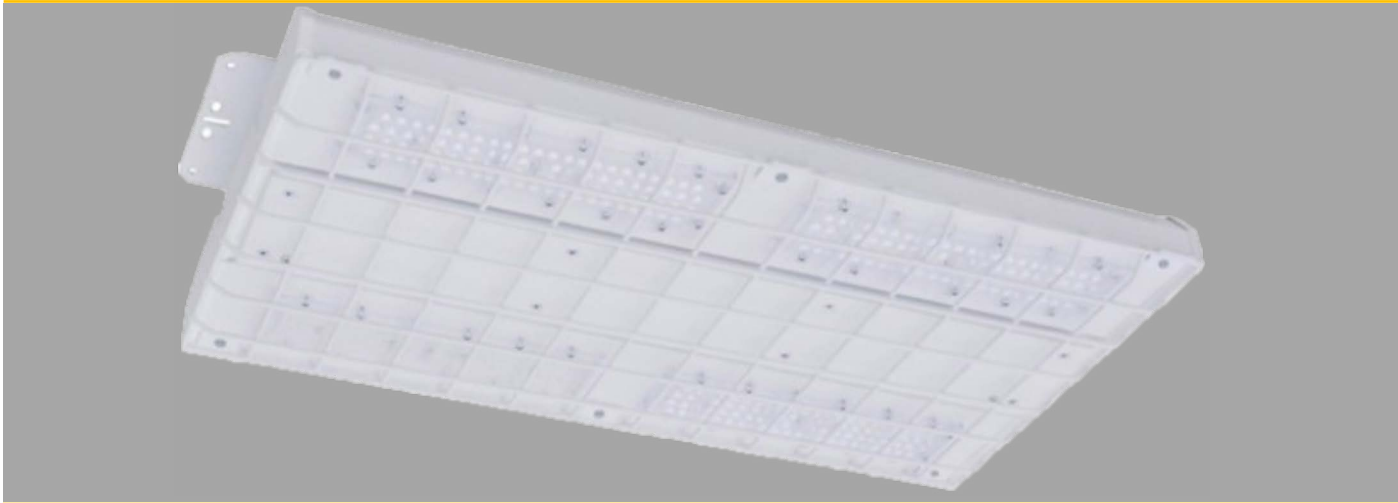

Ardent

APPLICATIONS

- Industrial
- Sports Halls
- Distribution Centre
- Gymnasium

CONSTRUCTION

- Aluminium extruded body
- Epoxy powder coated finish
- Steel wire guard

TECHNICAL DETAILS

- CRI >80
- Suspended or Surface mounted
- Samsung / Tridonic Chip set
- 4000K
- IK10
- Long life 52,000h L90/B10

PRODUCT CODE	DESCRIPTION
ARD/70/4K/WH/L**	ARDENT 70W, 12350LM 60 DEGREE OPTIC
ARD/80/4K/WH/L**	ARDENT 80W, 12891LM 60 DEGREE OPTIC
ARD/90/4K/WH/L**	ARDENT 90W, 15367LM 60 DEGREE OPTIC
ARD/115/4K/WH/L**	ARDENT 115W, 18863LM 60 DEGREE OPTIC
ARD/135/4K/WH/L**	ARDENT 135W, 22357LM 60 DEGREE OPTIC
ARD/160/4K/WH/L**	ARDENT 160W, 25649LM 60 DEGREE OPTIC
ARD/170/4K/WH/L**	ARDENT 170W, 28148LM 60 DEGREE OPTIC

OPTIONS	DESCRIPTION
/DALI	DALI DIMMING
/M3	3HR EMERGENCY
/HBAIR	BTC WIRELESS MASTER SENSOR 16MTR
/HBPIR	FIXED ON/OFF PIR SENSOR

OPTICS	DESCRIPTION
/L40	40 x 40° BEAM ANGLE
/L30x65	30 x 65° BEAM ANGLE
/L60	60 x 60° BEAM ANGLE
/75	75 x 75° BEAM ANGLE
/90	90 x 90° BEAM ANGLE