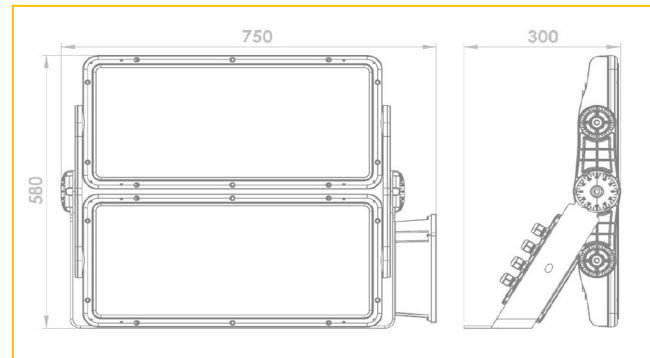

DIMENSIONS

PRODUCT CODE	DESCRIPTION
HBF/325/4K/L60	HIGH BEAM, 325W, 49,422LM, 60 DEGREE OPTIC, 4000K
HBF/404/4K/L60	HIGH BEAM, 404W, 59,557LM, 60 DEGREE OPTIC, 4000K
HBF/475/4K/L60	HIGH BEAM, 475W, 67,829LM, 60 DEGREE OPTIC, 4000K
HBF/650/4K/L60	HIGH BEAM, 650W, 98,844LM, 60 DEGREE OPTIC, 4000K
HBF/806/4K/L60	HIGH BEAM, 806W, 119,114LM, 60 DEGREE OPTIC, 4000K
HBF/950/4K/L60	HIGH BEAM, 950W, 135,567LM, 60 DEGREE OPTIC, 4000K

** Suffix L60 to beam angle required**