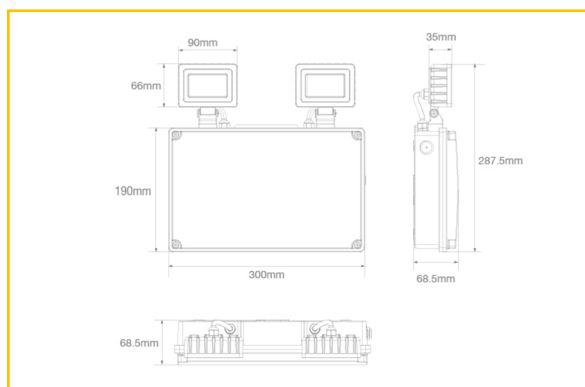

DIMENSIONS

PRODUCT CODE	DESCRIPTION
ODI/NM3	ODI 2 x 250lm NM3 TWIN SPOT