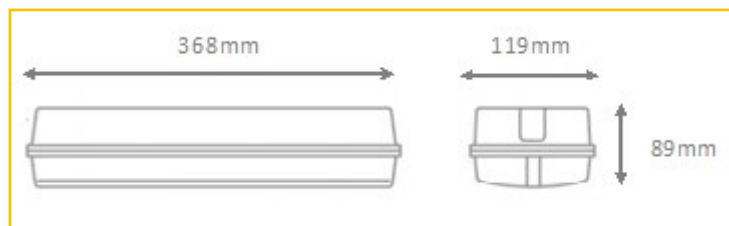

DIMENSIONS

TECHNICAL DETAILS

- CCT 5000K
- CRI >80

PRODUCT CODE	DESCRIPTION
ECO/M3	ECO 5W MAINTAINED BULKHEAD

CONSTRUCTION

- Injection moulded polycarbonate base
- Clear prismatic polycarbonate diffuser

OPTIONS	DESCRIPTION
/D3	3HR DALI MONITORED EMERGENCY
/STE	SELF-TEST EMERGENCY
/AT	ANTI-TAMPER FIXINGS
/SAL2	SELF ADHESIVE LEGEND KIT

Ordering Format: Product Code / Option

Example: ECO/M3/D3