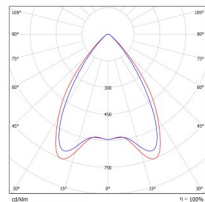

Blade W

APPLICATIONS

- Car Showroom
- Sports Halls
- Retail
- Classrooms

CONSTRUCTION

- Steel powder coated Housing
- Polycarbonate optics L30/L75/L90
- Captive fixings
- IK07

TECHNICAL DETAILS

- CRI>80
- CCT 4000K
- 100,000/L80B50

L70W

DIMENSIONS

L - 1245/1539mm W - 90mm H - 73mm

OPTIONS	DESCRIPTION
/DALI	DALI dimming
/M3	3hr Emergency
/BTC	Casambi Wireless Control
/MW1	Microwave sensor

PRODUCT CODE	DESCRIPTION
BDW/31/4K/WH/L**	BLADE, 31W, 4K, 4,938LM, FINISHED WHITE
BDW/41/4K/WH/L**	BLADE, 41W,4K, 7,092LM, FINISHED WHITE
BDW/59/4K/WH/L**	BLADE, 59W, 4K, 9,825LM FINISHED WHITE
BDW/38/4K/WH/L**	BLADE, 38W, 4K, 6,173LM FINISHED WHITE
BDW/51/4K/WH/L**	BLADE, 51W, 4K, 8,865LM FINISHED WHITE
BDW/74/4K/WH/L**	BLADE, 74W, 4K, 12,282LM FINISHED WHITE

Ordering Format: Product Code / Option

Example: BDW/31/4K/WH/L90/BTC

(Suffix L** with optic required)

IP65