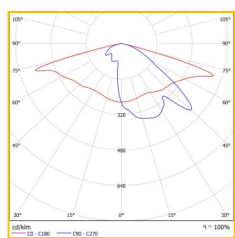

Adur

Anti-Vandal

Architectural & Feature

Downlighters

Emergency

Exterior

Recessed

Surface & Wall

Suspended

Track

CONSTRUCTION

- Die-cast aluminium body
- Tempered glass diffuser
- One piece flow gasket

TECHNICAL DETAILS

- Stainless Steel fixings
- CRI>80
- CCT 3000 or 4000K
- IK08

APPLICATIONS

- Building perimeters
- Public Places
- Car Parks
- Façade illumination

DIMENSIONS

PRODUCT CODE	DESCRIPTION
ADR/34/4K/L60	ADUR, 34W, 4,170LM 60 DEGREE OPTIC FINISHED RAL7043
ADR/52/4K/L60	ADUR, 52W, 5,828LM 60 DEGREE OPTIC, FINISHED RAL7043
ADR/68/4K/L60	ADUR, 68W, 8,412LM 60 DEGREE OPTIC, FINISHED RAL7043
ADR/105/4K/L60	ADUR, 105W, 11,656LM 60 DEGREE OPTIC, FINISHED RAL7043
ADR/132/4K/L60	ADUR, 132W, 14,570LM 60 DEGREE OPTIC, FINISHED RAL7043
ADR/158/4K/L60	ADUR, 158W, 17,484LM 60 DEGREE OPTIC, FINISHED RAL7043
ADR/211/4K/L60	ADUR, 211W, 23,312LM 60 DEGREE OPTIC, FINISHED RAL7043

**Suffix 4K to 3K for 3000 Kelvin -

Suffix L60 to required optic**

OPTIONS	DESCRIPTION
/DALI	ADDRESSABLE DIMMING
/ADIM	AUTONOMOUS 2 STAGE DIMMING
/ILC	INLINE IP68 PLUG & SOCKET
/PC	PHOTO-CELL

Ordering Format: Product Code / Option

Example: ADR/34/4K/L60/DALI

OPTICS

LSM1