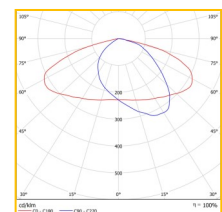

Gemini

APPLICATIONS

- Pathway
- Roads
- Car Parks

CONSTRUCTION

- Die-cast aluminium body
- Epoxy powder coated RAL7035
- Tempered glass cover
- Adjustable head -15° / $+15^{\circ}$
- IK09

TECHNICAL DETAILS

- Various Wattages
- CRI > 80
- CCT 3000, 4000K
- 6 types of Optic
- Life 100,000 L90/B10

DIMENSIONS

ORDER CODE	DESCRIPTION
GEM/26/4K/SG/L***	GEMINI 26W, 4K, 3,434LM, 525MM
GEM/40/4K/SG/L***	GEMINI 40W, 4K, 4,878LM, 525MM
GEM/52/4K/SG/L***	GEMINI 52W, 4K, 6,869LM, 525MM
GEM/70/4K/SG/L***	GEMINI 70W, 4K, 9,158LM, 625MM
GEM/80/4K/SG/L***	GEMINI 80W, 4K, 10,303LM, 625MM

* Suffix 4K to 3K for 3000 Kelvin LED - Suffix end of code with required Optic*

OPTICS

LSM 2