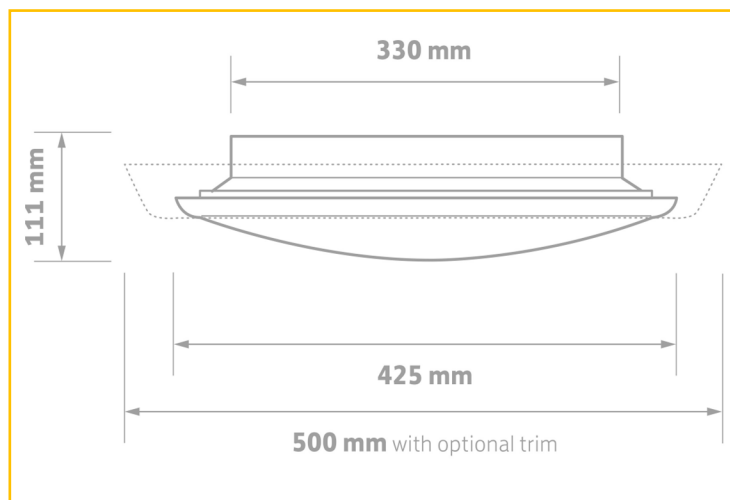

DIMENSIONS

Ordering Format: Product Code / Option

Example: LEA/1500/40/WH/WST/M3