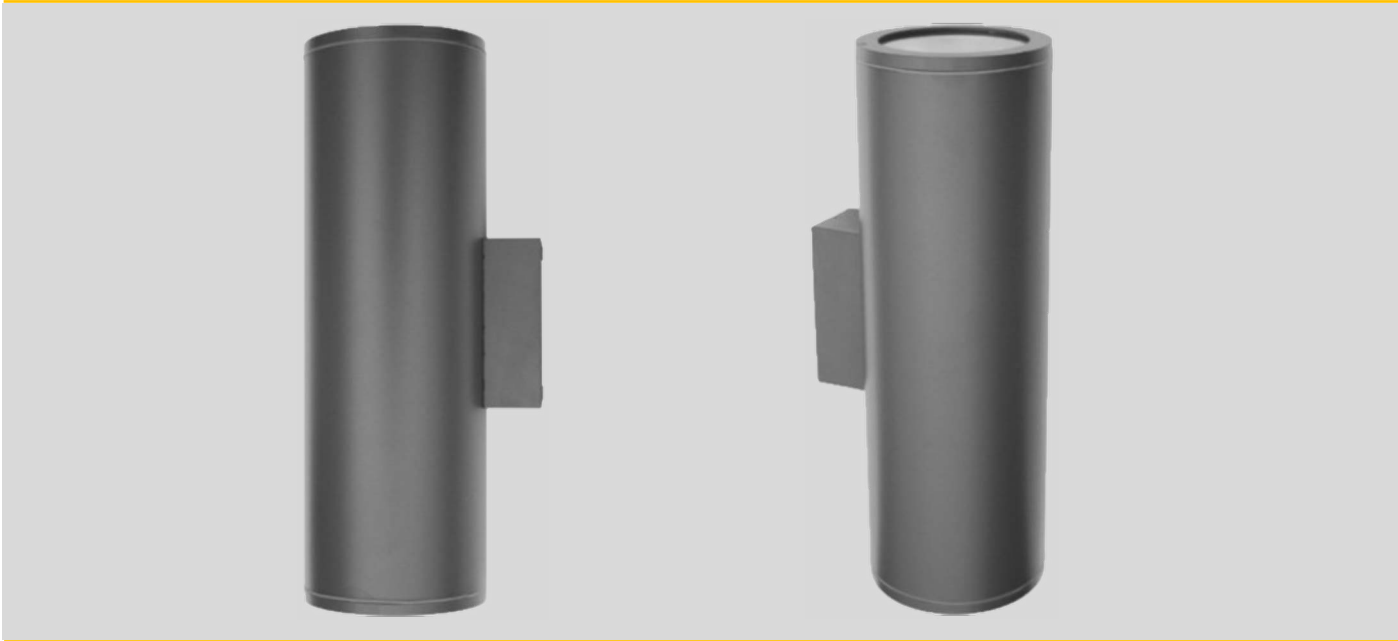

Tubo

APPLICATIONS

- Corridors
- Facias
- Entrance Lobby
- Atrium

CONSTRUCTION

- Extruded Aluminium
- Tempered glass diffuser
- Epoxy powder coated finish RAL7043

TECHNICAL DETAILS

- CRI >80 - IP65 - IK08
- Wall mounted
- Samsung Chip set
- 3000K, 4000K
- Long life 50,000h L70/B50

PRODUCT CODE	DESCRIPTION
TU/19/4K/30D/UD	TUBO, 19W, 2,150LM, 4K, UP/DOWN
TU/26/4K/30D/UD	TUBO, 26W, 2,901LM, 4K, UP/DOWN
TU/38/4K/30D/UD	TUBO, 38W, 4026LM, 4K, UP/DOWN

OPTIONS	DESCRIPTION
/PCV	PRODUCT COLOUR VARIATION
/60D	2 x 60° BEAM ANGLE
/45D	2 x 45° BEAM ANGLE