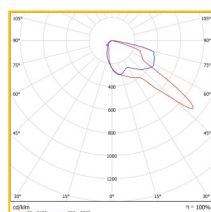

Gemini

APPLICATIONS

- Pathway
- Roads
- Car Parks

CONSTRUCTION

- Die-cast aluminium body
- Epoxy powder coated RAL7035
- Tempered glass cover
- Adjustable head -15° / $+15^{\circ}$
- IK09

TECHNICAL DETAILS

- Various Wattages
- CRI > 80
- CCT 3000, 4000K
- 6 types of Optic
- Life 100,000 L90/B10

DIMENSIONS

ORDER CODE	DESCRIPTION
GEM/26/4K/SG/L***	GEMINI 26W, 4K, 3,434LM, 525MM
GEM/40/4K/SG/L***	GEMINI 40W, 4K, 4,878LM, 525MM
GEM/52/4K/SG/L***	GEMINI 52W, 4K, 6,869LM, 525MM
GEM/70/4K/SG/L***	GEMINI 70W, 4K, 9,158LM, 625MM
GEM/80/4K/SG/L***	GEMINI 80W, 4K, 10,303LM, 625MM

* Suffix 4K to 3K for 3000 Kelvin LED - Suffix end of code with required Optic*

OPTICS

LSPR 1