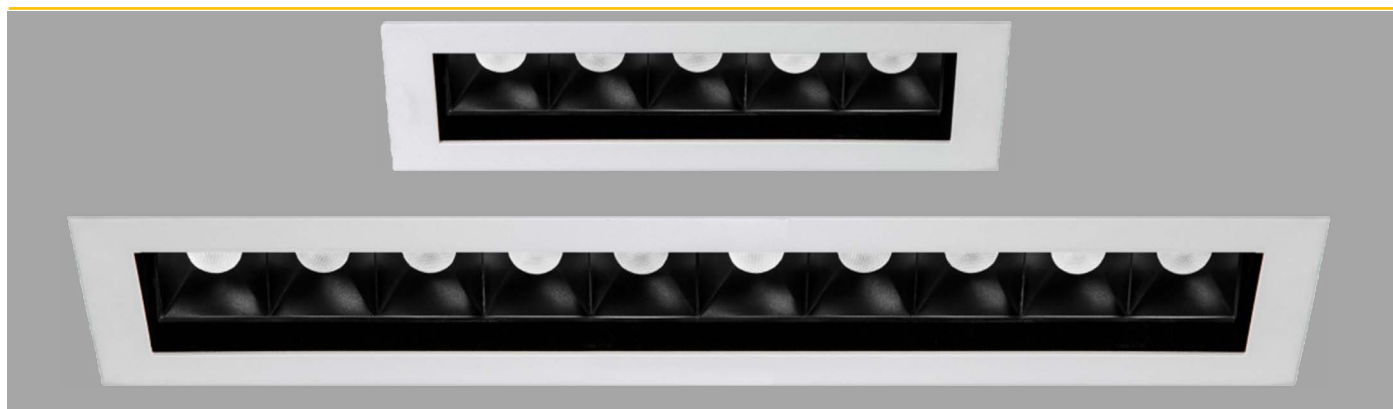

Capri - LIN

TECHNICAL DETAILS

- CRI>80
- CCT colour option 3000K, 4000K
- Tridonic Driver
- Samsung LH351 chip set
- High clarity micro prismatic
- 35° medium beam lens

APPLICATIONS

- Domestic dwellings
- Corridors
- Displays
- Receptions