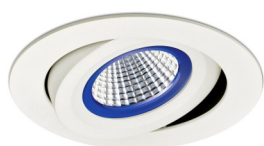

ACCESSORIES

TA220

Blue halo bezel