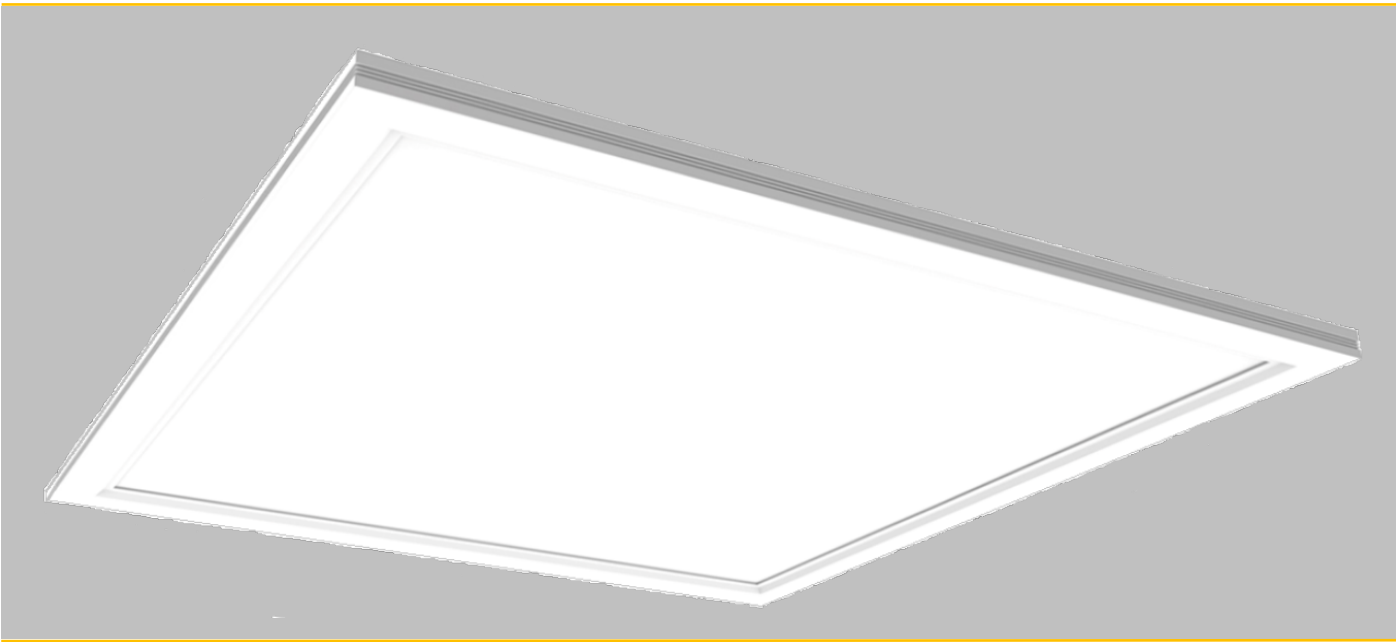

Delta 65

APPLICATIONS

- Vets
- Hospital
- Surgery
- Preparation areas

CONSTRUCTION

- Extruded aluminium bezel
- Suitable for exposed Tee
- Opal diffuser

TECHNICAL DETAILS

- CRI>80
- CCT 3000K, 4000K, 5000K

DIMENSIONS

PRODUCT CODE	DESCRIPTION
DL65/27/4K/FF	DELTA 65 27W, 3,100LM 4K, IP65 FRONT FACE
DL65/37/4K/FS	DELTA 65 37W, 4,200LM 4K, IP65 FULLY SEALED

OPTIONS	DESCRIPTION
/DALI	DALI DIMMING
/M3	3HR EMERGENCY
/D3	3HR DALI MONITORED EMERGENCY
/BTC	CASAMBI WIRELESS CONTROL (INC DIM)

Ordering Format: Product Code / Option

Example: DL65/27/4K/FF/DALI

IP65