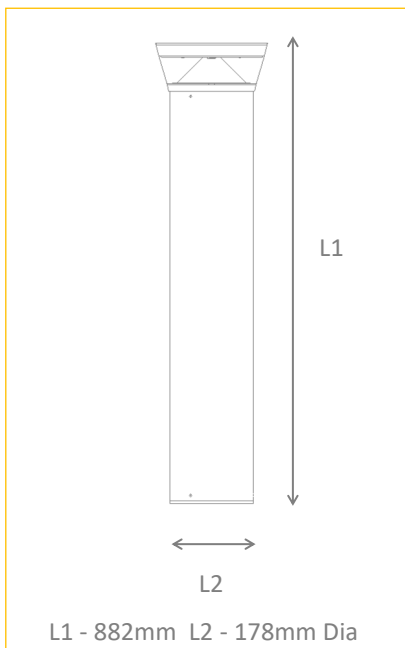

DIMENSIONS

ORDER CODE	DESCRIPTION
LW/20/5K/BK	LERWICK 20W 2282LM BLACK BODY JBOLTS

OPTIONS	DESCRIPTION
/M3	3HR EMERGENCY
/RM7000	ROOT MOUNTING KIT
/BREE	SURFACE MOUNTING BEZEL

Ordering Format: Product Code / Option

Example: LW/20/5K/BK/M3