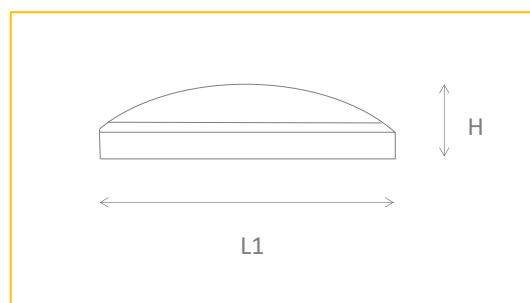

DIMENSIONS

17w L1 - 355mm H - 122mm

27w L1 - 355mm H - 122mm

Ordering Format: Product Code / Option

Example: COM/17/4K/OP/WH/DALI