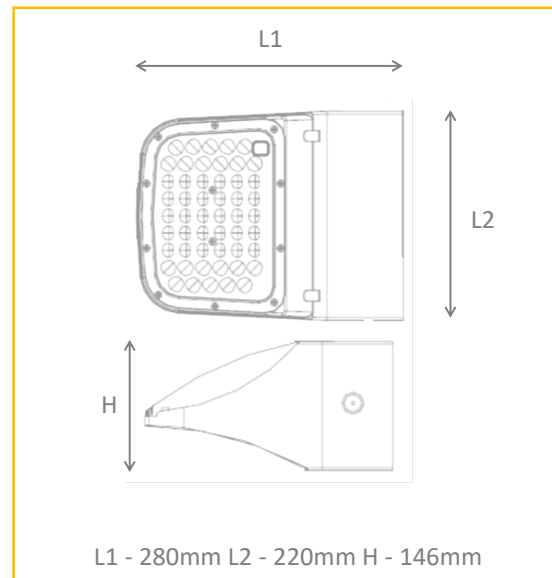

Ordering Format: Product Code / Option

Example: UB/25/5K/BK/M3