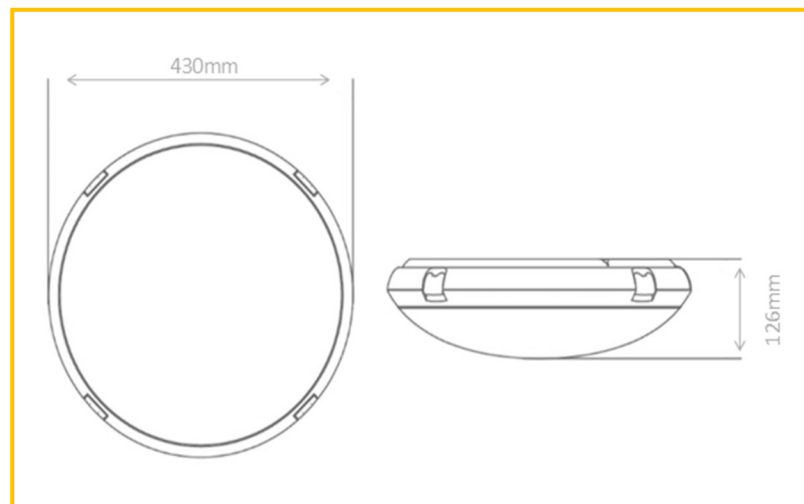

Ordering Format: Product Code / Option

Example: YE/20/4K/OP/WH/DALI