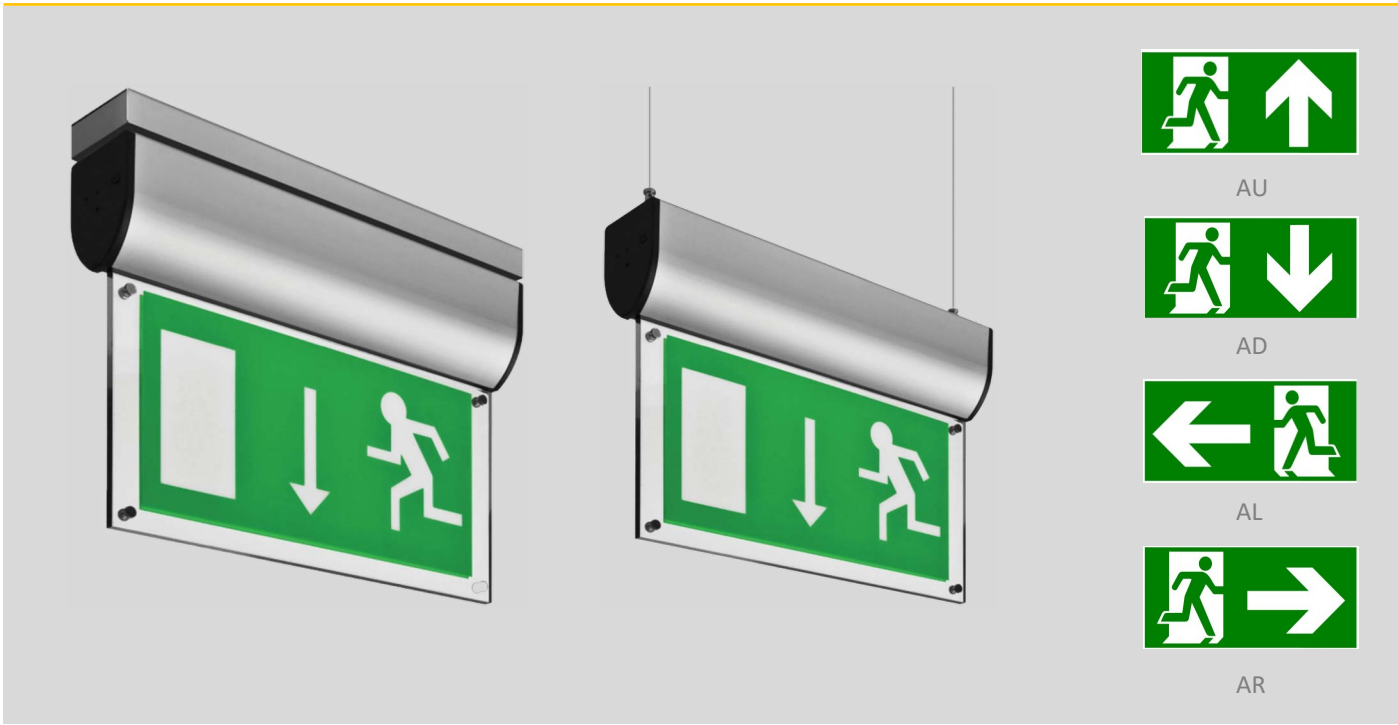

Exodus

Anti-Vandal

Architectural & Feature

Downlighters

Emergency

Exterior

Recessed

Surface & Wall

Suspended

Track

APPLICATIONS

- Exit points

TECHNICAL DETAILS

- CCT 6000K
- CRI >80
- Viewing distance 25mtrs

CONSTRUCTION

- Aluminium extruded body, injection moulded End caps
- Wire suspension , Surface mounted , flag mounted
- 15 high intensity LED's for bright, illumination of legend