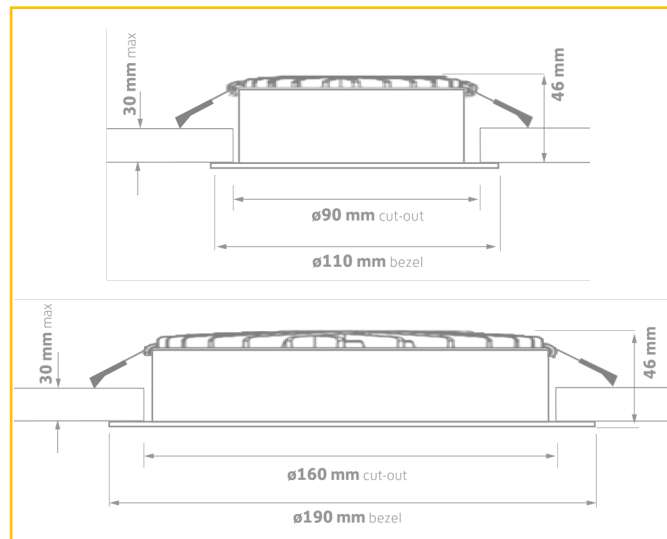

DIMENSIONS

PRODUCT CODE	LUMENS	L	A	H
CES/9/4K/OP/WH	850LM	110	46	90
CEL/11/4K/OP/WH	1200LM	190	46	160
CEL/21/4K/OP/WH	2275LM	190	46	160

OPTIONS	DESCRIPTION
/M3	3HR EMERGENCY
/D3	3HR DALI MONITORED EMERGENCY
/DALI	ADDRESSABLE / TOUCH DIM
/MDIM	MAINS DIMMING

Ordering Format: Product Code / Option
Example: CES/9/4K/OP/WH/DALI