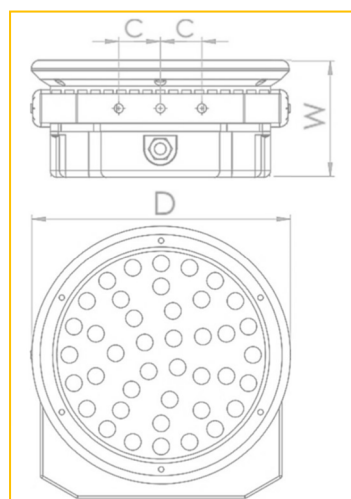

DIMENSIONS

D - 230mm x H - 118mm

PRODUCT CODE	DESCRIPTION
WN/31/4K/L30	WINDSOR, 31W, 4K, 3,800LM, 30°
WN/49/4K/L30	WINDSOR, 49W, 4K, 5,280LM, 30°
WN/57/4K/L30	WINDSOR, 57W, 4K, 5,891LM, 30°

OPTIONS	DESCRIPTION
/DALI	ADDRESSABLE DIMMING
/L15	15 x 15° OPTIC
/L30	30 x 30° OPTIC
/L50	50 x 50° OPTIC

Ordering Format: Product Code / Option

Example: WN/31/4K/L30

** Please suffix 4K to 3K TO 3000 Kelvin - Suffix L30 for required optics**

IP66