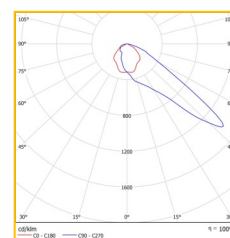

Adur

Anti-Vandal

Architectural & Feature

Downlighters

Emergency

Exterior

Recessed

Surface & Wall

Suspended

Track

CONSTRUCTION

- Die-cast aluminium body
- Tempered glass diffuser
- One piece flow gasket

TECHNICAL DETAILS

- Stainless Steel fixings
- CRI>80
- CCT 3000 or 4000K
- IK08

APPLICATIONS

- Building perimeters
- Public Places
- Car Parks
- Façade illumination

DIMENSIONS

PRODUCT CODE	DESCRIPTION
ADR/34/4K/L60	ADUR, 34W, 4,170LM 60 DEGREE OPTIC FINISHED RAL7043
ADR/52/4K/L60	ADUR, 52W, 5,828LM 60 DEGREE OPTIC, FINISHED RAL7043
ADR/68/4K/L60	ADUR, 68W, 8,412LM 60 DEGREE OPTIC, FINISHED RAL7043
ADR/105/4K/L60	ADUR, 105W, 11,656LM 60 DEGREE OPTIC, FINISHED RAL7043
ADR/132/4K/L60	ADUR, 132W, 14,570LM 60 DEGREE OPTIC, FINISHED RAL7043
ADR/158/4K/L60	ADUR, 158W, 17,484LM 60 DEGREE OPTIC, FINISHED RAL7043
ADR/211/4K/L60	ADUR, 211W, 23,312LM 60 DEGREE OPTIC, FINISHED RAL7043

**Suffix 4K to 3K for 3000 Kelvin -

Suffix L60 to required optic**

OPTIONS	DESCRIPTION
/DALI	ADDRESSABLE DIMMING
/ADIM	AUTONOMOUS 2 STAGE DIMMING
/ILC	INLINE IP68 PLUG & SOCKET
/PC	PHOTO-CELL

Ordering Format: Product Code / Option

Example: ADR/34/4K/L60/DALI

OPTICS

LSA2