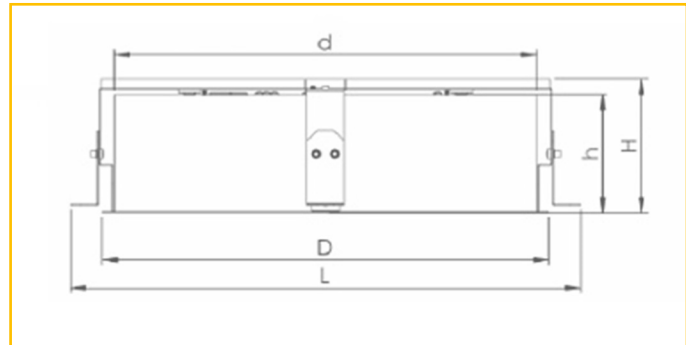

DIMENSIONS

d, mm	D, mm	D1, mm	H, mm	h, mm	L, mm
300	326	310	143	126	395
450	476	460	143	126	545
600	624	610	153	136	690
900	922	910	153	136	995

Ordering Format: Product Code / Option

Example: DA/18/4K/OP/WH/DALI