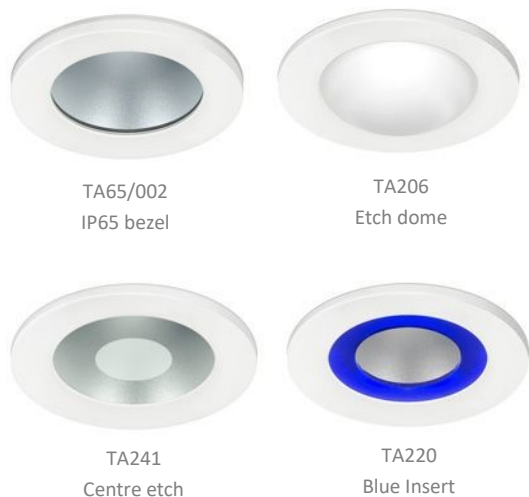

ACCESSORIES