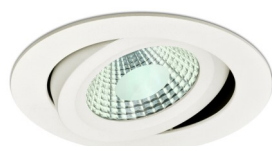

Capri - 186

APPLICATIONS

- Gallery
- Corridors
- Museum
- Reception

TECHNICAL DETAILS

- CRI>90
- CCT colour option 3000K, 4000K
- Philips Driver
- Philips Pure white chip set

DIMENSIONS

CONSTRUCTION

- Die-cast aluminium body epoxy powder coated white
- 40° Multi faceted aluminium reflector
- Die-cast aluminium bezel epoxy powder Coated white

ACCESSORIES

Blue halo bezel

TA241

Centre etched

Fully etched glass

PRODUCT CODE	POWER	TEMP (K)	OUTPUT (LM)
C186/650/30/WH	6W	3000K	650LLM
C186/650/40/WH	6W	4000K	650LLM
C186/1200/30/WH	12W	3000K	1175LLM
C186/1200/40/WH	12W	4000K	1175LLM
C186/2000/30/WH	18W	3000K	1850LLM
C186/2000/40/WH	18W	4000K	1850LLM
C186/2500/30/WH	27W	3000K	2500LLM
C186/2500/40/WH	27W	4000K	2500LLM

OPTIONS	DESCRIPTION
/M3	3HR EMERGENCY
/D3	3HR DALI MONITORED EMERGENCY
/DALI	TOUCH DIMMING/DALI
/BTC	CASAMBI WIRELESS CONTROL (INC DIM)
/MF25	25° MULTI-FACETED REFLECTOR
/MF60	60° MULTI-FACETED REFLECTOR
/SP40	40° SPECULAR REFLECTOR
/SA50	50° SATIN REFLECTOR

Ordering Format: Product Code / Option

Example: C186/650/30/WH/EM