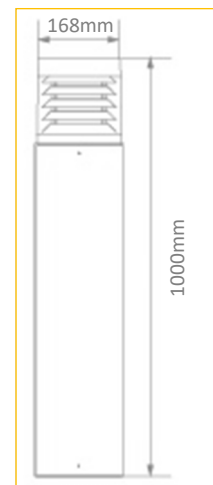

OPTIONS	DESCRIPTION
/M3	3HR EMERGENCY
/WIN/7000	ROOT MOUNTING KIT

Ordering Format: Product Code / Option
Example: WIN/25/D/BK/CCT/M3