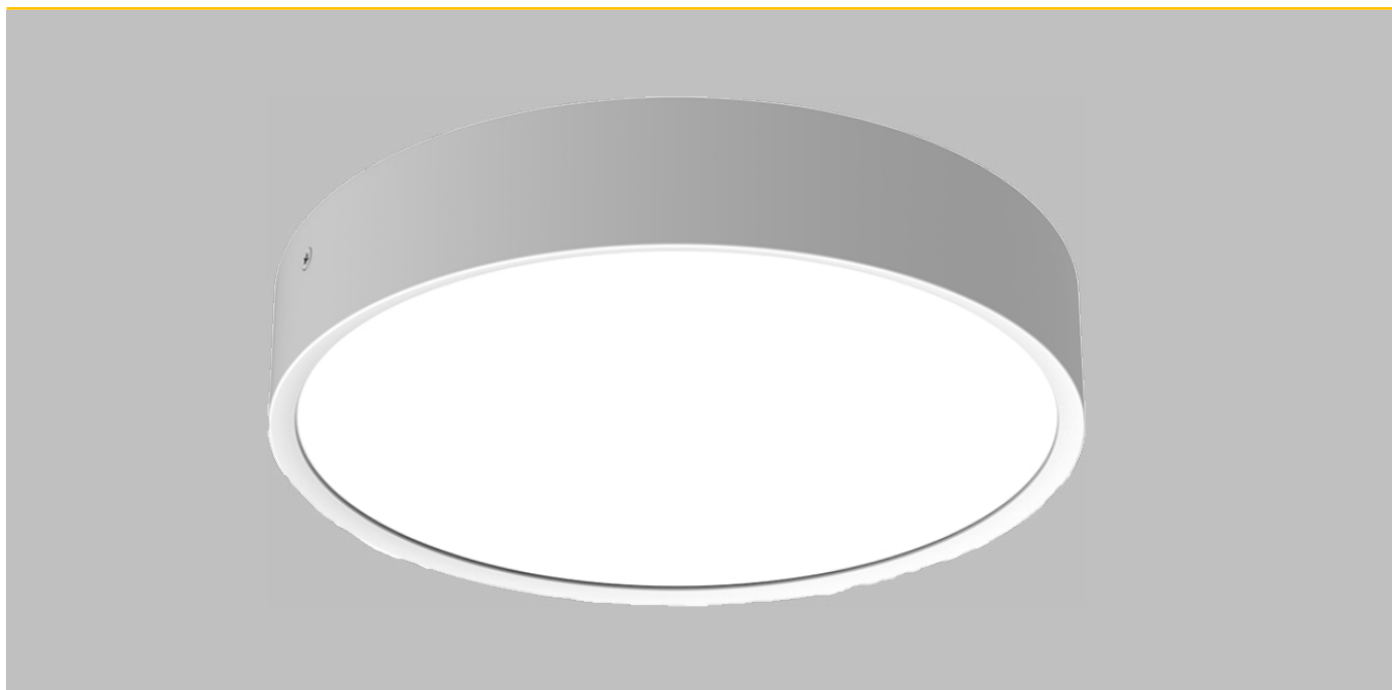

Chant

APPLICATIONS

- Schools
- Communal Areas
- Toilets
- Lobbies

CONSTRUCTION

- UV PC moulded Housing
- Opal polycarbonate diffuser
- Clip on Bezel

TECHNICAL DETAILS

- CRI>80
- CCT 4000K
- IK10
- IP65

PRODUCT CODE	DESCRIPTION
CHT/15/4K/WH	CHANT, 15W, 1,500LM 302MM WHITE BEZEL
CHT/25/4K/WH	CHANT, 25W, 2,500LM 352MM WHITE BEZEL

OPTIONS	DESCRIPTION
/DALI	DALI DIMMABLE
/M3	3HR EMERGENCY
/MW1	MICROWAVE SENSOR
/BK	BLACK TRIM

Suffix WH to BK for black trim

Ordering Format: Product Code / Option

Example: CHT/15/4K/WH/M3

DIMENSIONS