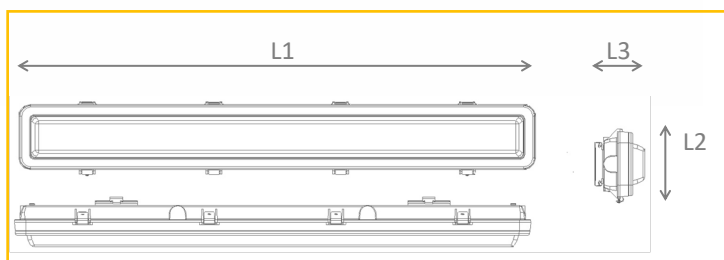

DIMENSIONS

CONSTRUCTION

- Die-cast aluminium two piece body
- Lumalens anti-vandal polycarbonate diffuser
- One piece flow gasket

BRUTUS WALL

22w L1 - 309mm L2 178mm L3 - 102mm

37w L1 - 309mm L2 178mm L3 - 102mm

47w L1 - 614mm L2 - 178mm L3 - 102mm

66w L1 - 614mm L2 - 178mm L3 - 102mm

112w L1 - 1247mm L2 - 178mm L3 102mm

136w L1 - 1247mm - L2 - 178mm L3 102mm

ORDER CODE	DESCRIPTION
BRW/22/4K/EY	BRUTUS WALL 22W 2274LM GREY BODY
BRW/37/4K/EY	BRUTUS WALL 37W 4223LM GREY BODY
BRU/47/4K/SG	BRUTUS 47W 5695LM GREY BODY
BRU/66/4K/SG	BRUTUS 66W 8021LM GREY BODY
BRU/112/4K/SG	BRUTUS 112W 13172LM GREY BODY
BRU/136/4K/SG	BRUTUS 136W 15930LM GREY BODY

OPTIONS	DESCRIPTION
/M3	3HR EMERGENCY
/D3	DALI MONITORED EMERGENCY
/DALI	DALI DIMMING

Ordering Format: Product Code / Option

Example: BRW/22/4K/EY/M3

IP66