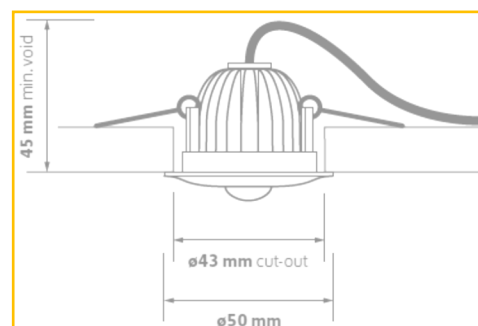

TECHNICAL DETAILS

- CCT 6000K
- CRI >80
- Lithium Battery technology LiFePO4
- Open area 266 lumen
- Corridor 268 lumen
- Non Optic 237 lumen

PRODUCT CODE	DESCRIPTION
LP6/3/OA	3W NM3 C/W OPEN AREA OPTIC 266LM
LP6/3/CR	3W NM3 C/W CORRIDOR OPTIC 268LM
LP6/3/NL	3W NM3 NON-OPTIC 237LM

OPTIONS	DESCRIPTION
/D3	3HR DALI MONITORED EMERGENCY
/STE	SELF TESTING EMERGENCY
/54	IP54
/BK	BLACK BEZEL

Ordering Format: Product Code / Option

Example: LP6/3/OA/D3

OPEN AREA OPTIC

Mounting	To Wall		Between Fittings	
	0.5 Lux	1.0 Lux	0.5 Lux	1.0 Lux
Height				
2.5m	3.9m	3.6m	8.2m	7.6m
3.0m	4.5m	4.1m	9.4m	8.7m
4.0m	5.5m	4.8m	11.8m	10.9m
5.0m	6.4m	5.0m	14.0m	12.6m
6.0m	6.9m	3.1m	16.0m	13.3m
8.0m	6.0m	-	18.9m	8.5m

CORRIDOR OPTIC

Mounting	To Wall		Between Fittings	
	0.5 Lux	1.0 Lux	0.5 Lux	1.0 Lux
Height				
2.5m	5.2m	4.6m	11.9m	10.2m
3.0m	5.8m	5.1m	13.1m	11.4m
4.0m	6.9m	5.8m	15.6m	13.7m
5.0m	7.9m	5.0m	18.0m	15.5m
6.0m	8.3m	4.2m	20.1m	15.5m
8.0m	6.5m	-	21.9m	12.7m