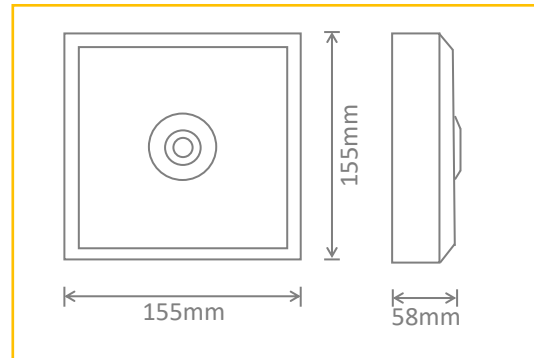

DIMENSIONS

PRODUCT CODE	DESCRIPTION
LRS/3/OA	LRS 3W 224LM NM3 OPEN AREA LED
LRS/3/CR	LRS 3W 231LM NM3 CORRIDOR LED
LRS/3/NL	LRS 3W 200LM NM3 NON OPTIC LED

OPTIONS	DESCRIPTION
/OA	OPEN AREA OPTIC
/CR	CORRIDOR OPTIC
/NL	NON-OPTIC
/D3	3HR DALI MONITORED EMERGENCY
/STE	SELF TEST EMERGENCY
/BK	BLACK FINISH

Ordering Format: Product Code / Option
Example: LRS/3/OA/D3