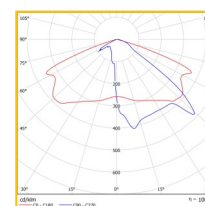

Buckingham

APPLICATIONS

- Pathway
- Roads
- Car Parks

CONSTRUCTION

- Die-cast aluminium housing
- Epoxy powder coated RAL7021
- Tempered glass cover impact resistant
- IK08
- 60mm mounting with 4 x grub screws

TECHNICAL DETAILS

- Various Wattages
- CRI>80
- CCT 3000, 4000K
- 3 types of Optic
- Life 100,000 L90/B10

DIMENSIONS

ORDER CODE	DESCRIPTION
BKH/43/4K/BG/L***	BUCKINGHAM 43W, 4K, 4,830LM
BKH/43/4K/BG/L***	BUCKINGHAM, 51W, 4K 5,623LM
BKH/68/4K/BG/L***	BUCKINGHAM, 68W, 4K, 7,498LM
BKH/87/4K/BG/L***	BUCKINGHAM, 87W, 4K, 9,222LM

Ordering Format: Product Code / Option

Example: BKH/43/4K/BG/LSM1

OPTICS

LSS 1