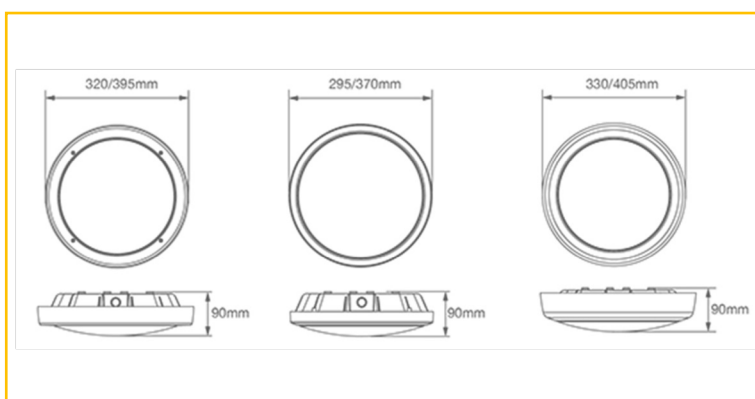

DIMENSIONS

Ordering Format: Product Code / Option

Example: AUR/13/CT/4K/WH/DALI

ST - 320mm/395mm x 90mm   NT - 295mm/370mm x 90mm

CT - 330mm/405mm x 90mm

** Suffix NT with required trim & add colour required to end of code **