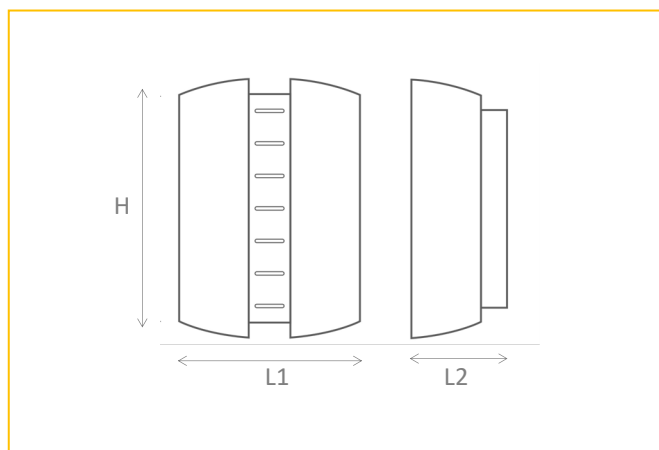

### DIMENSIONS

10w L1 - 240mm L2 - 140mm - H 350mm

15w L1 - 240mm L2 - 140mm - H 350mm

Ordering Format: Product Code / Option

Example: SEL/10/4K/OP/BK/DALI