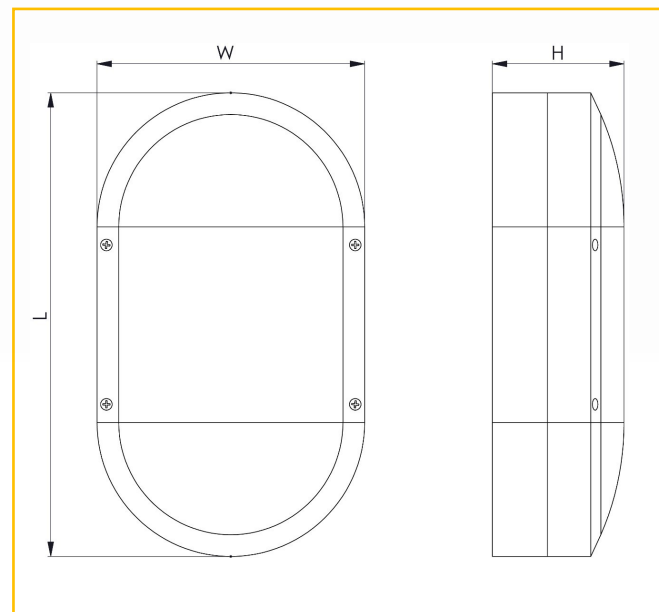

DIMENSIONS

L - 280mm - W - 185mm - H - 95mm

ORDER CODE	DESCRIPTION
BKL/10/4K/O/GR	BERKLEY, 10W, 4K, 835LM, RAL7043
BKL/7/4K/H/GR	BERKLEY, 7W, 4K, 451LM HOODED, RAL7043

IP54