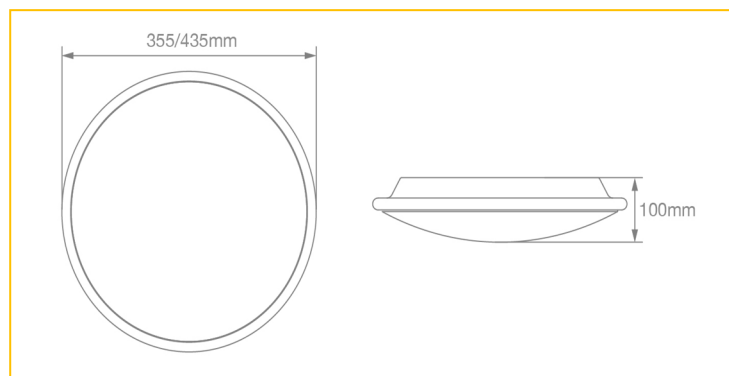

DIMENSIONS

Ordering Format: Product Code / Option

Example: LA/20/CCT/OP/WH/DALI