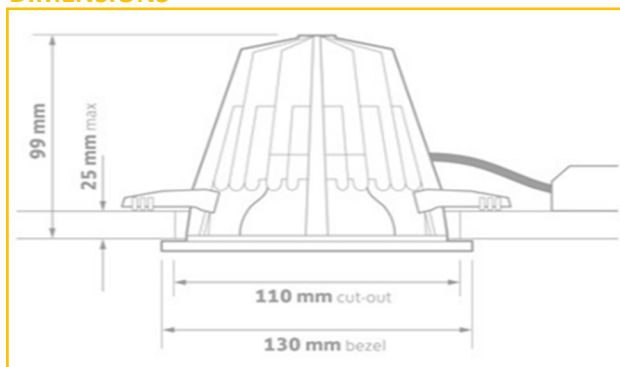

DIMENSIONS

PRODUCT CODE	POWER	TEMP (K)	OUTPUT (LM)
C130/600/30/WH	7W	3000K	600LM
C130/600/40/WH	7W	4000K	600LM
C130/1100/30/WH	12W	3000K	1150LM
C130/1100/40/WH	12W	4000K	1150LM
C130/1800/30/WH	18W	3000K	1800LM
C130/1800/40/WH	18W	4000K	1800LM
C130/2300/30/WH	27W	3000K	2375LM
C130/2300/40/WH	27W	4000K	2375LM

OPTIONS	DESCRIPTION
/M3	3HR EMERGENCY
/D3	3HR DALI MONITORED EMERGENCY
/STE	SELF TEST EMERGENCY
/DALI	TOUCH DIMMING/DALI
/BTC	CASAMBI WIRELESS CONTROL (INC DIM)

Ordering Format: Product Code / Option

Example: C130/600/30/WH/M3