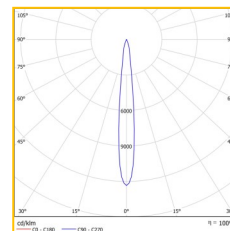

OPTICS

LS12