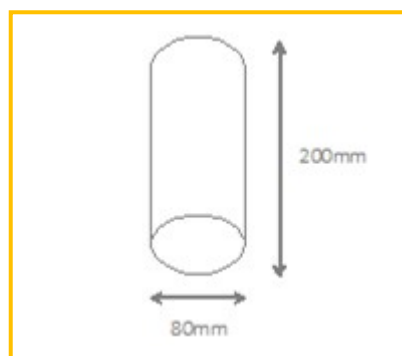

DIMENSIONS

PRODUCT CODE	POWER	TEMP (K)	OUTPUT (LM)
CN200/15/3K/**	15W	3000K	1420LM
CN200/15/4K/**	15W	4000K	1460LM
CN200/21/3K/**	21W	3000K	1960LM
CN200/21/4K/**	21W	4000K	2020LM
CN200/29/3K/**	29W	3000K	2550LM
CN200/29/4K/**	29W	4000K	2630LM

OPTIONS	DESCRIPTION
/PCV	PRODUCT COLOUR VARIATION
/50	50° REFLECTOR
/70	70° REFLECTOR

Ordering Format: Product Code / Option
Example: CN200/15/3K/50/RAL9006