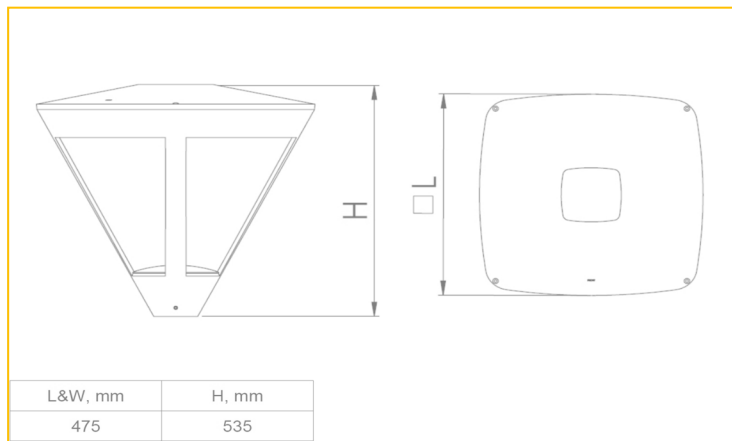

DIMENSIONS

ORDER CODE	DESCRIPTION
BKH/43/4K/BG/L***	BUCKINGHAM 43W, 4K, 4,830LM
BKH/43/4K/BG/L***	BUCKINGHAM, 51W, 4K 5,623LM
BKH/68/4K/BG/L***	BUCKINGHAM, 68W, 4K, 7,498LM
BKH/87/4K/BG/L***	BUCKINGHAM, 87W, 4K, 9,222LM

Ordering Format: Product Code / Option

Example: BKH/43/4K/BG/LSM1

OPTICS