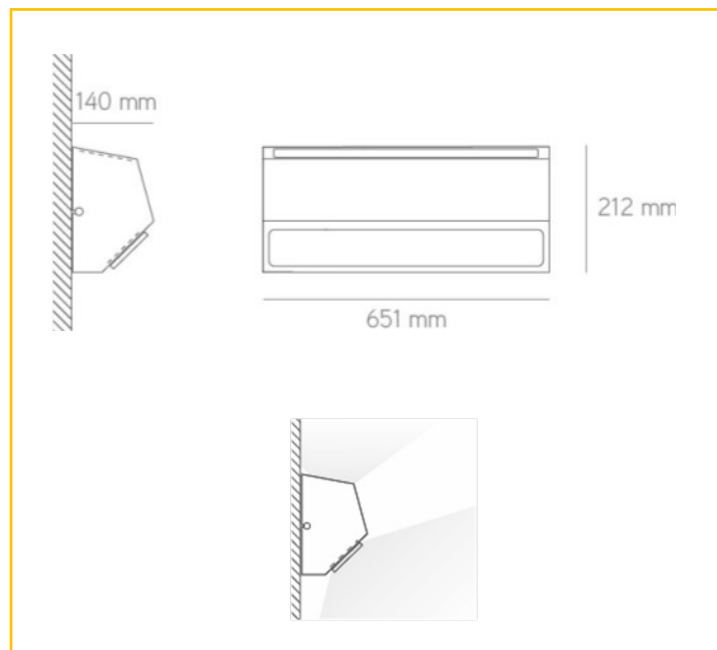

DIMENSIONS

Ordering Format: Product Code / Option

Example: FRS/23/4K/WH/DALI