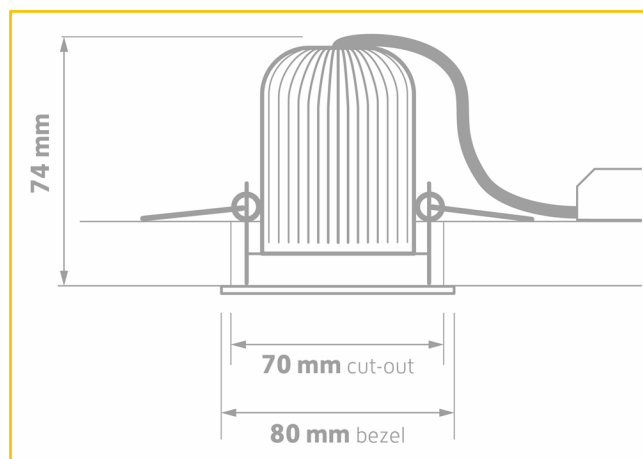

DIMENSIONS

PRODUCT CODE	POWER	TEMP (K)	OUTPUT (LM)
C80/8/3K/WH	8W	3000	750LM
C80/8/4K/WH	8W	4000	775LM

OPTIONS	DESCRIPTION
/MDIM	PHASE CUT DIMMING
/DALI	ADDRESSABLE DIMMING / TOUCH
/BTC	CASAMBI WIRELESS CONTROL
/M3	3HR EMERGENCY
/D3	3HR DALI MONITORED EMERGENCY

Ordering Format: Product Code / Option

Example: C80/8/3K/WH/EM