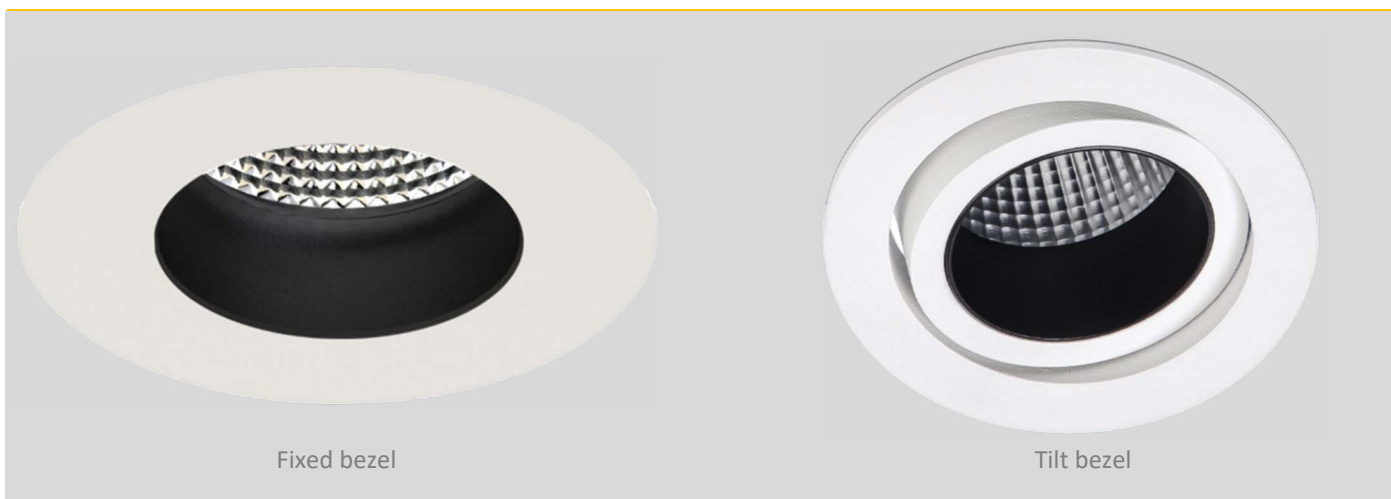

Capri - 76

Fixed bezel

Tilt bezel

APPLICATIONS

- Classrooms
- Corridors
- Displays
- Receptions

CONSTRUCTION

- Thermal optimised aluminium heat sink
- Multi facet moulded polycarbonate reflector
- Die-cast aluminium bezel epoxy powder Coated white or black

TECHNICAL DETAILS

- CRI>80
- 40° reflector as standard
- CCT colour option 2700, 3000K, 4000K
- Life > 60,000h L70/F10
- Tridonic Driver
- Tridonic Chip set