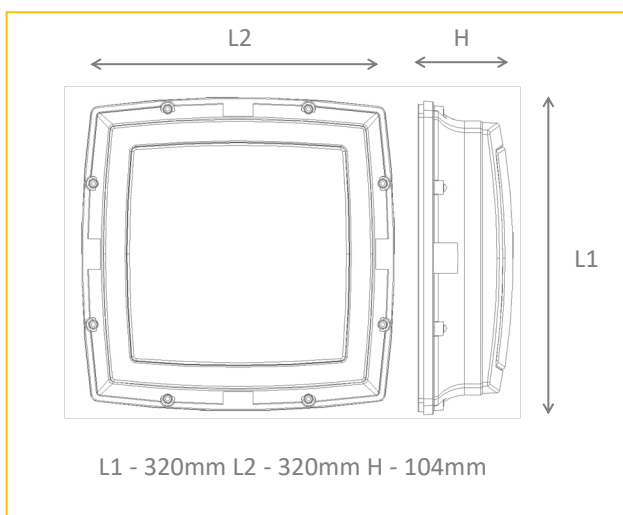

DIMENSIONS

ORDER CODE	DESCRIPTION
SQL/O/17/CW/BK	SQL OPEN FACE 1614LM BLACK BODY
SQL/H/17/CW/BK	SQL HOODED FACE 1614LM BLACK BODY
SQL/G/17/CW/BK	SQL GRILL FACE 1614LM BLACK BODY

OPTIONS	DESCRIPTION
/M3	3HR EMERGENCY
/D3	DALI MONITORED EMERGENCY
/DALI	TOUCH/DALI DIMMING
/MW1	MICROWAVE SENSOR
/BTC	CASAMBI WIRELESS CONTROL

Ordering Format: Product Code / Option

Example: SQL/O/17/CW/BK/M3

IP66