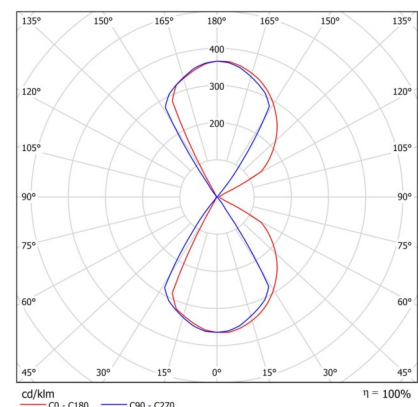

LIGHT DISTRIBUTION CURVE