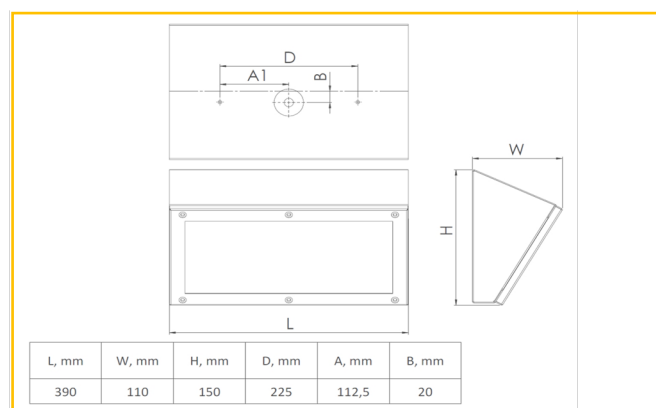

DIMENSIONS

PRODUCT CODE	DESCRIPTION
TRW/11/4K/WH	TREND W 11W 1,208LM 380MM
TRW/13/4K/WH	TREND W 13W 1,526LM 380MM

OPTION	DESCRIPTION
/DALI	DALI ADDRESSABLE DIMMING
/M3	3HR EMERGENCY
/D3	3HR DALI MONITORED EMERGENCY
/MW1	MICROWAVE SENSOR

Ordering Format: Product Code / Option

Example: TRR/11/4K/WH/DALI