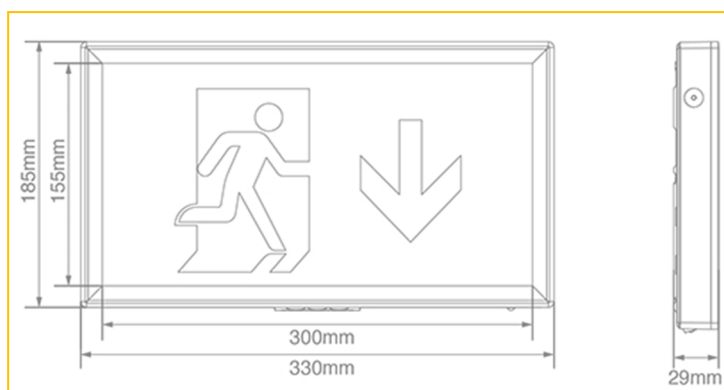

PRODUCT CODE	DESCRIPTION
CLF/M3	CLIFFE 4W MAINTAINED C/W LEGEND PACK

OPTIONS	DESCRIPTION
/STE	SELF-TEST EMERGENCY
/BK	BLACK BODY

Ordering Format: Product Code / Option

Example: CLF/M3/STE