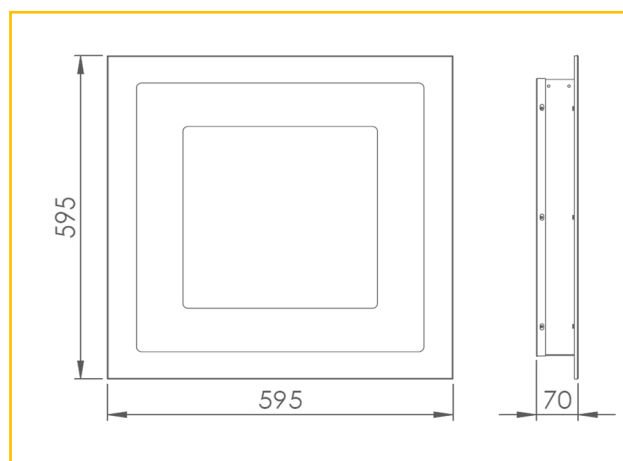

DIMENSIONS

PRODUCT CODE	DESCRIPTION
CS/30/4K/WH	CORONA 30W 3234LM WHITE BODY
CS/45/4K/WH	CORONA 45W 4542LM WHITE BODY
CS/58/4K/WH	CORONA 58W 6492LM WHITE BODY

OPTIONS	DESCRIPTION
/DALI	DALI DIMMING
/M3	3HR EMERGENCY
/D3	3HR DALI MONITORED EMG
/MPO	MICRO-PRISM OPTIC
/PB	PLASTERBOARD FIXING KIT

Ordering Format: Product Code / Option

Example: CS/30/4K/WH/DALI