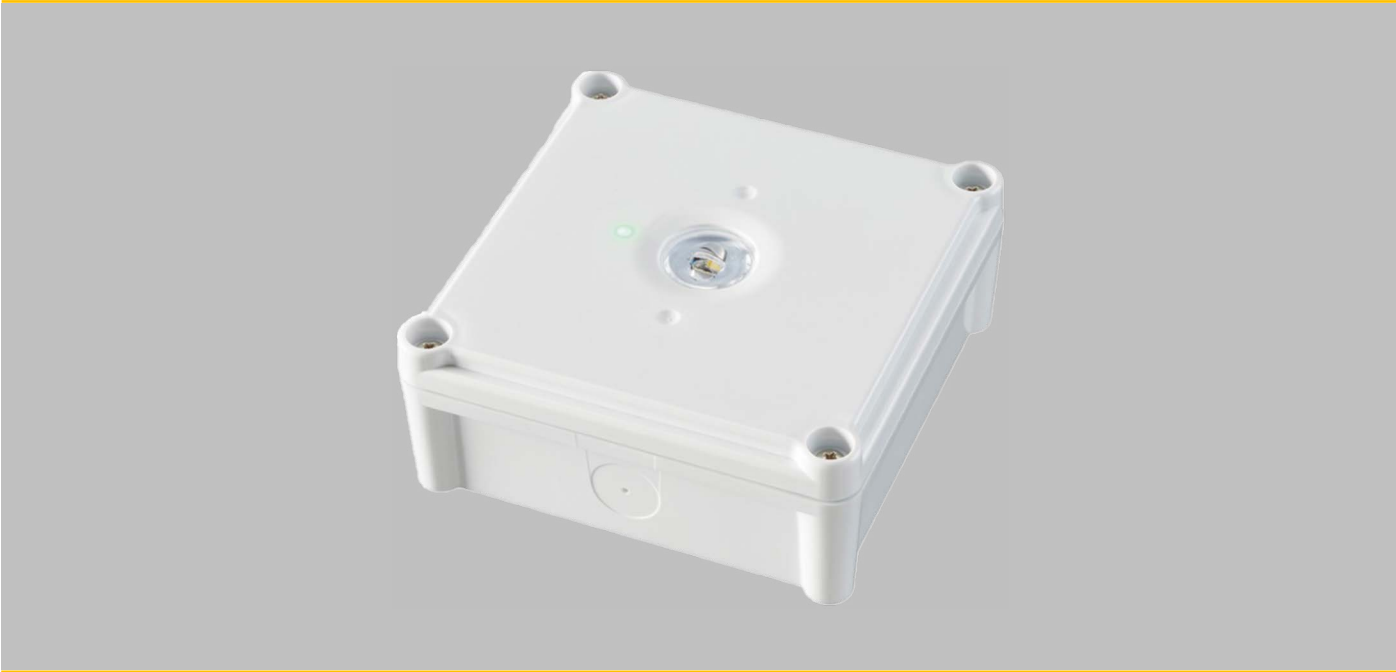

APPLICATIONS

- Canopy
- Muster Point
- External exit points

TECHNICAL DETAILS

- CCT 6000K
- CRI >80
- 295 Lumens
- Self-Test supplied as standard
- (LiFePO4) Lithium Iron Phosphate battery
- Surface mounted
- Supplied with corridor, wide angle & high Level optic
- IP65

CONSTRUCTION

- Injection moulded fully integrated white body for surface mounting