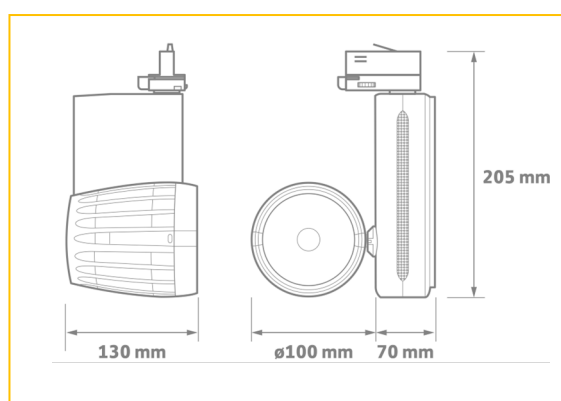

DIMENSIONS

OPTIONS	DESCRIPTION
/DALI	DALI/DSI DIMMING
/9	RA 90 COLOUR RENDERING
/24	24° BEAM ANGLE
/40	40° BEAM ANGLE
/60	60° BEAM ANGLE

Ordering Format: Product Code / Option
Example: C130T/1300/40/WH/DALI