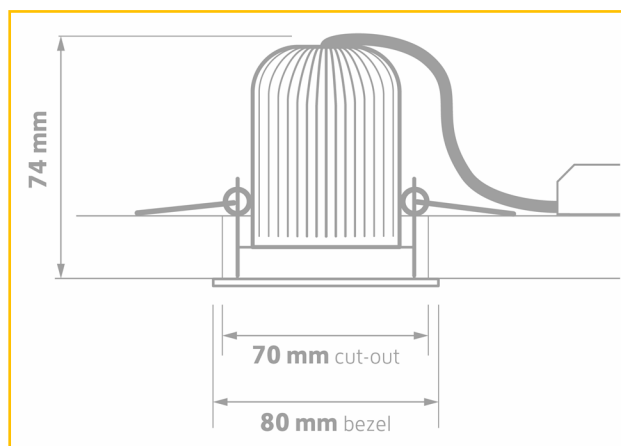

DIMENSIONS

PRODUCT CODE	POWER	TEMP (K)	OUTPUT (LM)
CLG/8/3K/WH	8W	3000	750LM
CLG/8/4K/WH	8W	4000	775LM

OPTIONS	DESCRIPTION
/MDIM	PHASE-CUT DIMMING
/DALI	ADDRESSABLE/TOUCH DIM
/BTC	CASAMBI WIRELESS CONTROL
/M3	3HR EMERGENCY
/EMD	3HR DALI MONITORED EMERGENCY

Ordering Format: Product Code / Option

Example: CLG/8/3K/WH/MDIM