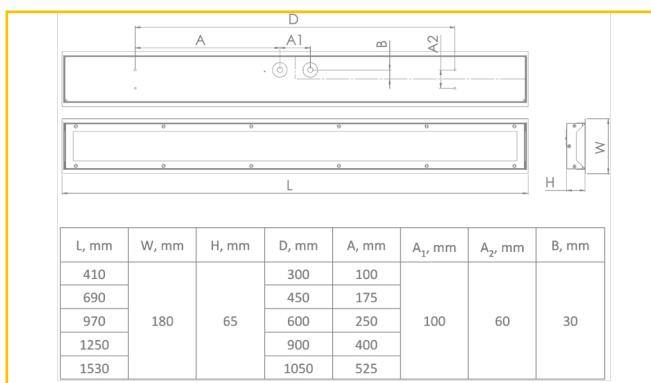

DIMENSIONS

PRODUCT CODE	DESCRIPTION
TRR/11/4K/WH	TREND R 11W 1,548LM 4K 410MM
TRR/19/4K/WH	TREND R 19W 2,334LM 4K 690MM
TRR/28/4K/WH	TREND R 28W 3,502LM 4K 970MM
TRR/38/4K/WH	TREND R 38W 4,668LM 4K 1250MM
TRR/41/4K/WH	TREND R 41W 5,295LM 4K 1530MM

OPTIONS	DESCRIPTION
/DALI	DALI ADDRESSABLE DIMMING
/M3	3HR EMERGENCY
/D3	3HR DALI MONITORED EMERGENCY
/MW1	MICROWAVE SENSOR

Ordering Format: Product Code / Option

Example: TRR/11/4K/WH/DALI