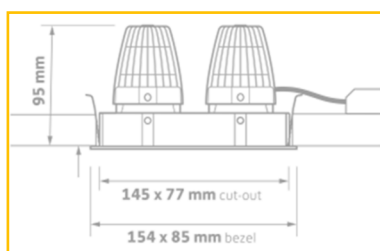

DIMENSIONS