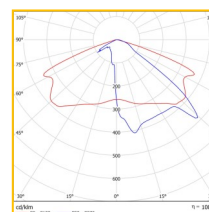

Gemini

APPLICATIONS

- Pathway
- Roads
- Car Parks

CONSTRUCTION

- Die-cast aluminium body
- Epoxy powder coated RAL7035
- Tempered glass cover
- Adjustable head -15° / $+15^{\circ}$
- IK09

TECHNICAL DETAILS

- Various Wattages
- CRI > 80
- CCT 3000, 4000K
- 6 types of Optic
- Life 100,000 L90/B10

DIMENSIONS

ORDER CODE	DESCRIPTION
GEM/26/4K/SG/L***	GEMINI 26W, 4K, 3,434LM, 525MM
GEM/40/4K/SG/L***	GEMINI 40W, 4K, 4,878LM, 525MM
GEM/52/4K/SG/L***	GEMINI 52W, 4K, 6,869LM, 525MM
GEM/70/4K/SG/L***	GEMINI 70W, 4K, 9,158LM, 625MM
GEM/80/4K/SG/L***	GEMINI 80W, 4K, 10,303LM, 625MM

* Suffix 4K to 3K for 3000 Kelvin LED - Suffix end of code with required Optic*

OPTICS

LSS 1