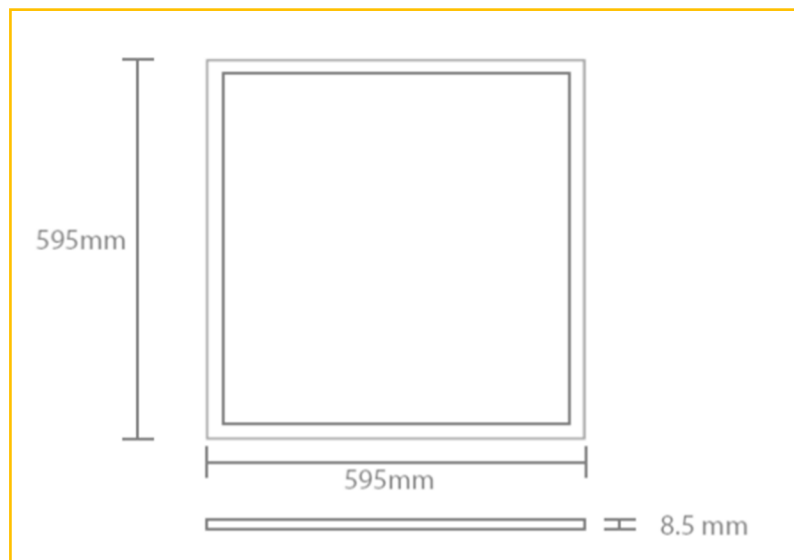

Ordering Format: Product Code / Option

Example: DL/36/CC/4K/DALI

IP20