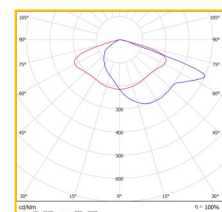

Gemini

APPLICATIONS

- Pathway
- Roads
- Car Parks

CONSTRUCTION

- Die-cast aluminium body
- Epoxy powder coated RAL7035
- Tempered glass cover
- Adjustable head -15° / $+15^{\circ}$
- IK09

TECHNICAL DETAILS

- Various Wattages
- CRI > 80
- CCT 3000, 4000K
- 6 types of Optic
- Life 100,000 L90/B10

DIMENSIONS

ORDER CODE	DESCRIPTION
GEM/26/4K/SG/L***	GEMINI 26W, 4K, 3,434LM, 525MM
GEM/40/4K/SG/L***	GEMINI 40W, 4K, 4,878LM, 525MM
GEM/52/4K/SG/L***	GEMINI 52W, 4K, 6,869LM, 525MM
GEM/70/4K/SG/L***	GEMINI 70W, 4K, 9,158LM, 625MM
GEM/80/4K/SG/L***	GEMINI 80W, 4K, 10,303LM, 625MM

* Suffix 4K to 3K for 3000 Kelvin LED - Suffix end of code with required Optic*

OPTICS

LSS 2