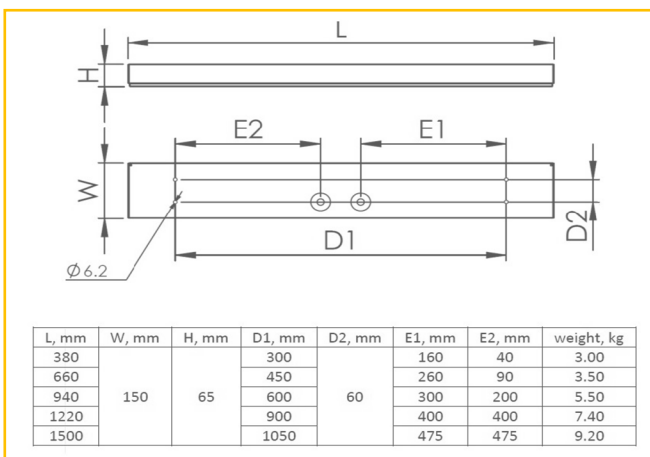

DIMENSIONS

PRODUCT CODE	DESCRIPTION
TRS/13/4K/WH	TREND S 13W 1,548LM 4K 380MM
TRS/19/4K/WH	TREND S 19W 2,334LM 4K 660MM
TRS/28/4K/WH	TREND S 28W 3,502LM 4K 940MM
TRS/38/4K/WH	TREND S 38W 4,668LM 4K 1220MM
TRS/55/4K/WH	TREND S 55W 5,295LM 4K 1500MM

OPTIONS	DESCRIPTION
/DALI	DALI DIMMING
/M3	3HR EMERGENCY
/D3	3HR DALI MONITORED EMERGENCY
/MW1	MICROWAVE SENSOR

Ordering Format: Product Code / Option

Example: TRS/13/4K/WH/DALI