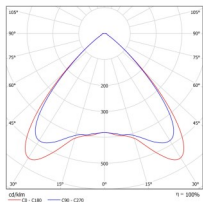

Blade W

APPLICATIONS

- Car Showroom
- Sports Halls
- Retail
- Classrooms

CONSTRUCTION

- Steel powder coated Housing
- Polycarbonate optics L30/L75/L90
- Captive fixings
- IK07

TECHNICAL DETAILS

- CRI>80
- CCT 4000K
- 100,000/L80B50

L90

DIMENSIONS

L - 1245/1539mm W - 90mm H - 73mm

OPTIONS	DESCRIPTION
/DALI	DALI dimming
/M3	3hr Emergency
/BTC	Casambi Wireless Control
/MW1	Microwave sensor

PRODUCT CODE	DESCRIPTION
BDW/31/4K/WH/L**	BLADE, 31W, 4K, 4,938LM, FINISHED WHITE
BDW/41/4K/WH/L**	BLADE, 41W,4K, 7,092LM, FINISHED WHITE
BDW/59/4K/WH/L**	BLADE, 59W, 4K, 9,825LM FINISHED WHITE
BDW/38/4K/WH/L**	BLADE, 38W, 4K, 6,173LM FINISHED WHITE
BDW/51/4K/WH/L**	BLADE, 51W, 4K, 8,865LM FINISHED WHITE
BDW/74/4K/WH/L**	BLADE, 74W, 4K, 12,282LM FINISHED WHITE

Ordering Format: Product Code / Option

Example: BDW/31/4K/WH/L90/BTC

(Suffix L** with optic required)

IP65