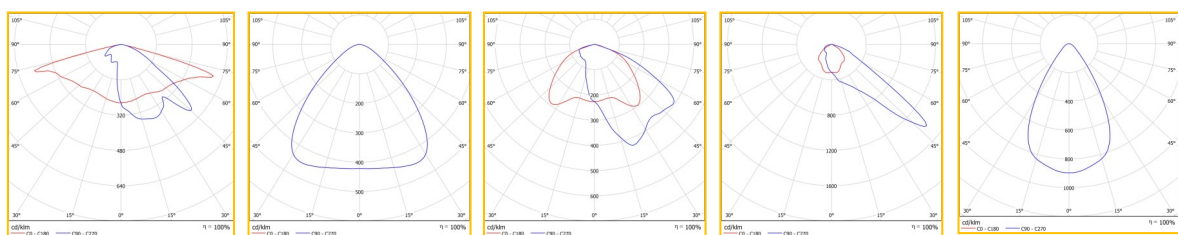

LSM1

LS90

LSA1

LSA2

LS60

IP66