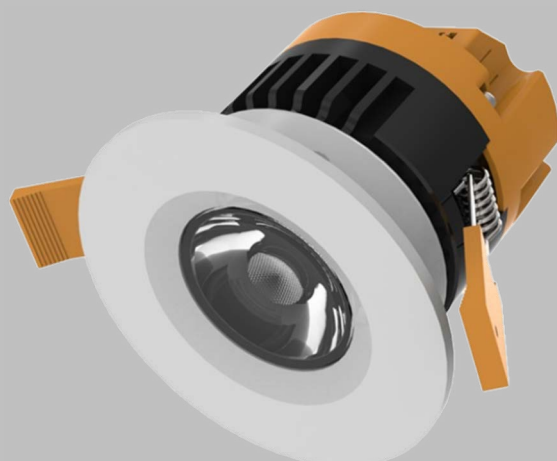

Chilli

APPLICATIONS

- Domestic dwellings
- Offices
- Schools
- Receptions

CONSTRUCTION

- Die-Cast aluminium bezel with steel body
- Twist lock IP65 bezel with colour options
- glass lens

TECHNICAL DETAILS

- Accredited fire rating FR30,FR60 and FR90
  In accordance with BS476:Part 21 1987
- COB LED
- Dimmable with triac dimmer
- 3 CCT Changeable via DIP switches