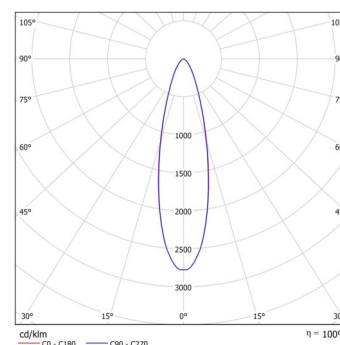

POLAR CURVE