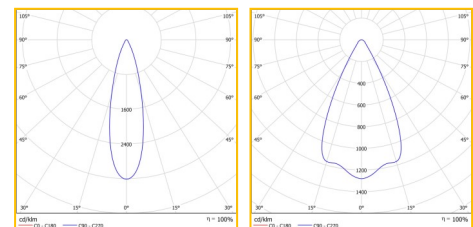

OPTICS

LS30

LS45