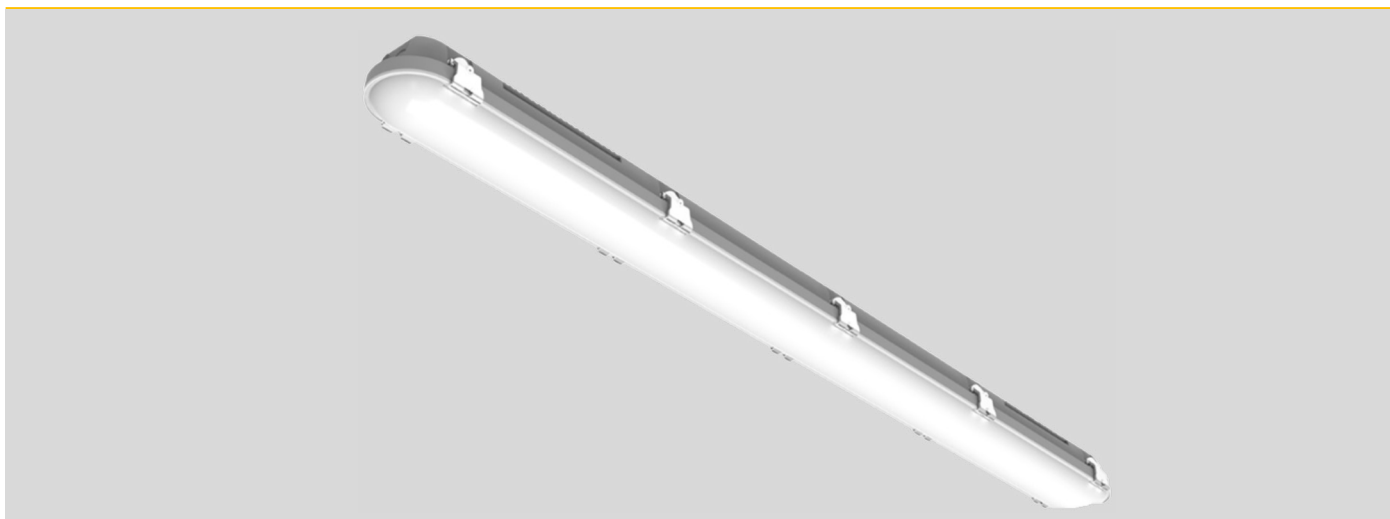

Arrow

APPLICATIONS

- Stores
- Car parks
- Food / Clean areas
- Warehouses
- Factories

CONSTRUCTION

- Extruded PMMA body
- Stainless Steel clips
- Opal diffuser
- IK08 rated impact test to BSEN 2262

TECHNICAL DETAILS

- Various Wattages
- CRI>80
- CCT 4000K
- Tridonic Driver

ORDER CODE	DESCRIPTION
ARN/19/4K/65	ARROW 19W 2400LM 4000K GREY BODY
ARN/38/4K/65	ARROW 38W 4750LM 4000K GREY BODY
ARN/30/4K/65	ARROW 30W 3800LM 4000K GREY BODY
ARN/50/4K/65	ARROW 50W 7000LM 4000K GREY BODY