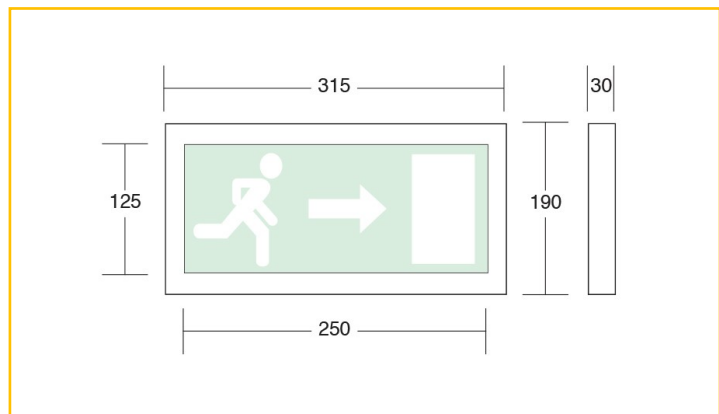

DIMENSIONS

PRODUCT CODE	DESCRIPTION
SPY/LED/M3/**	SPYRO 4W MAINTAINED LED EXIT SIGN

OPTIONS	DESCRIPTION
/D3	3HR DALI MONITORED EMERGENCY
/STE	SELF TEST EMERGENCY
/BK	RAL9005 POWDER COATED BLACK
/SL	RAL9006 POWDER COATED SILVER-GREY

** Suffix end of code with legend required**