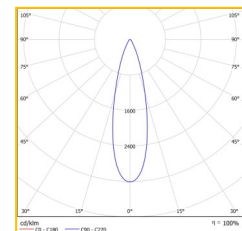

Adur

Anti-Vandal

Architectural & Feature

Downlighters

Emergency

Exterior

Recessed

Surface & Wall

Suspended

Track

CONSTRUCTION

- Die-cast aluminium body
- Tempered glass diffuser
- One piece flow gasket

TECHNICAL DETAILS

- Stainless Steel fixings
- CRI>80
- CCT 3000 or 4000K
- IK08

APPLICATIONS

- Building perimeters
- Public Places
- Car Parks
- Façade illumination

DIMENSIONS

PRODUCT CODE	DESCRIPTION
ADR/34/4K/L60	ADUR, 34W, 4,170LM 60 DEGREE OPTIC FINISHED RAL7043
ADR/52/4K/L60	ADUR, 52W, 5,828LM 60 DEGREE OPTIC, FINISHED RAL7043
ADR/68/4K/L60	ADUR, 68W, 8,412LM 60 DEGREE OPTIC, FINISHED RAL7043
ADR/105/4K/L60	ADUR, 105W, 11,656LM 60 DEGREE OPTIC, FINISHED RAL7043
ADR/132/4K/L60	ADUR, 132W, 14,570LM 60 DEGREE OPTIC, FINISHED RAL7043
ADR/158/4K/L60	ADUR, 158W, 17,484LM 60 DEGREE OPTIC, FINISHED RAL7043
ADR/211/4K/L60	ADUR, 211W, 23,312LM 60 DEGREE OPTIC, FINISHED RAL7043

**Suffix 4K to 3K for 3000 Kelvin -

Suffix L60 to required optic**

OPTIONS	DESCRIPTION
/DALI	ADDRESSABLE DIMMING
/ADIM	AUTONOMOUS 2 STAGE DIMMING
/ILC	INLINE IP68 PLUG & SOCKET
/PC	PHOTO-CELL

Ordering Format: Product Code / Option

Example: ADR/34/4K/L60/DALI

OPTICS

LS30