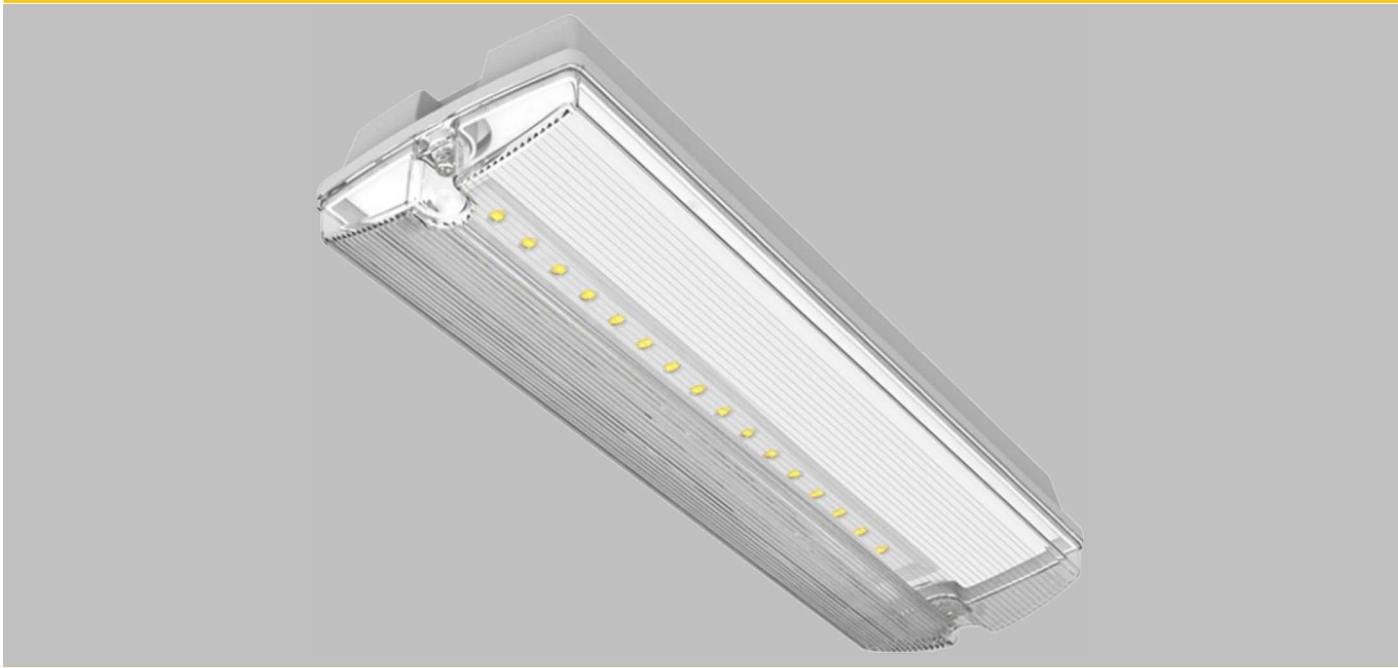

ECO-B

APPLICATIONS

- Escape routes
- External doors