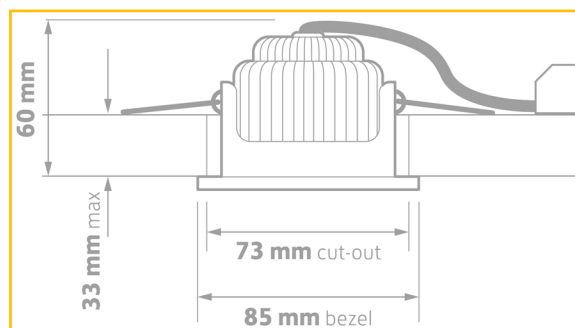

DIMENSIONS

CONSTRUCTION

- Finned die-cast housing epoxy powder Coated black
- Multi facet reflector
- Die-cast bezel epoxy powder coated

PRODUCT CODE	DESCRIPTION
CFR85/3K/WH	CAPRI FR85 9W 575LM 3000K WHITE BEZEL
CFR85/4K/WH	CAPRI FR85 9W 575LM 4000K WHITE BEZEL

TECHNICAL DETAILS

- CRI>80
- Accredited fire rating FR30,FR60 and FR90
  In accordance with BS476:Part 21 1987
- CCT 3000K, 4000K
- Various Wattages

OPTIONS	DESCRIPTION
/DALI	ADDRESSABLE / TOUCH DIM
/M3	3HR EMERGENCY
/BTC	CASAMBI WIRELESS CONTROL (INC DIM)
/BK	BLACK BEZEL
/BA	BRUSHED ALUMINIUM BEZEL

Ordering Format: Product Code / Option
Example: CFR85/3K/WH/DALI