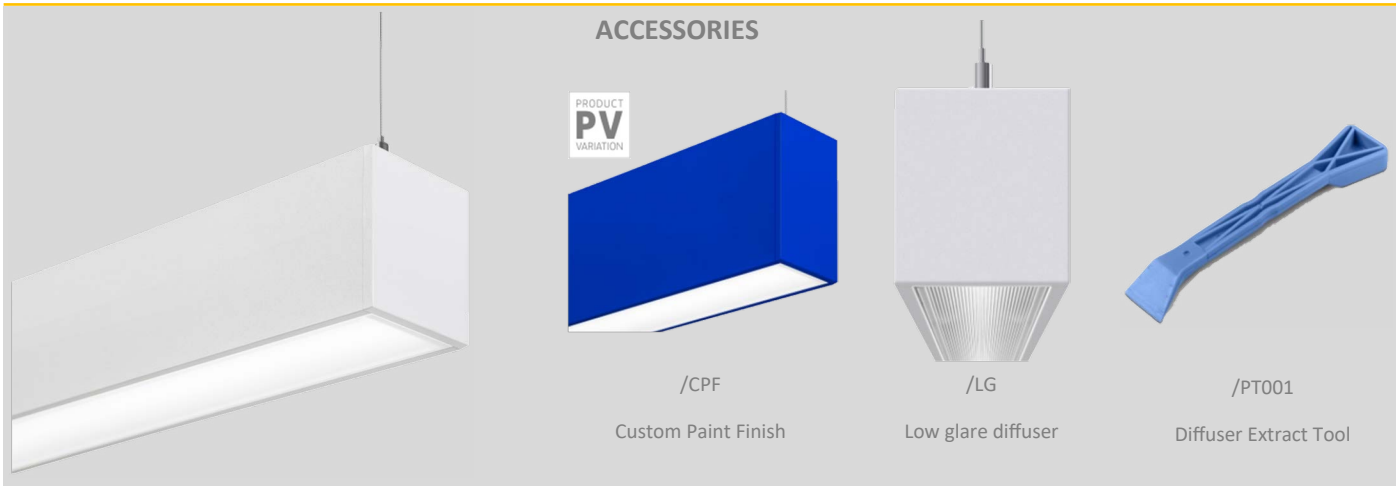

Lustre 'S'

APPLICATIONS

- Meeting Rooms
- Corridors
- Receptions
- Offices

CONSTRUCTION

- Extruded aluminium body epoxy Powder coated RAL 9006 grey as standard
- Injection moulded end caps

TECHNICAL DETAILS

- Various Wattages
- CRI>80
- CCT Options 3000K, 4000K
- Tridonic LED's & driver

PRODUCT CODE	COLOUR TEMP (K)	STD (LM)	LO (LM)	HO (LM)	LENGTH
LSE/850/30/9006	3000 K	1850 LM	1300 LM	2750 LM	850 MM
LSE/850/40/9006	4000 K	1850 LM	1300 LM	2750 LM	850 MM
LSE/1200/30/9006	3000 K	2750 LM	1925 LM	4100 LM	1200 MM
LSE/1200/40/9006	4000 K	2750 LM	1925 LM	4100 LM	1200 MM
LSE/1500/30/9006	3000 K	3375 LM	2375 LM	5025 LM	1500 MM
LSE/1500/40/9006	4000 K	3375 LM	2375 LM	5025 LM	1500 MM
LSE/2500/30/9006	3000 K	5525 LM	3875 LM	8225 LM	2500 MM
LSE/2500/40/9006	4000 K	5525 LM	3875 LM	8225 LM	2500 MM

* Note STD (LM) supplied as standard suffix end of code for LO or HO output*

OPTIONS	DESCRIPTION
/DALI	ADDRESSABLE DIMMING / TOUCH DIM
/M3	3HR EMERGENCY
/D3	3HR DALI MONITORED EMERGENCY
/WH	WHITE BODY
/BK	BLACK BODY
/LO	LOW OUTPUT
/HO	HIGH OUTPUT
/LG	MICRO -PRISM OPTIC LG7 COMPLIANCE
/PT001	DIFFUSER EXTRACT TOOL
/PCV	PRODUCT COLOUR VARIATION

CONTINUOUS MOUNTING

***Suffix code with SE for Start/End piece ***

DIMENSIONS