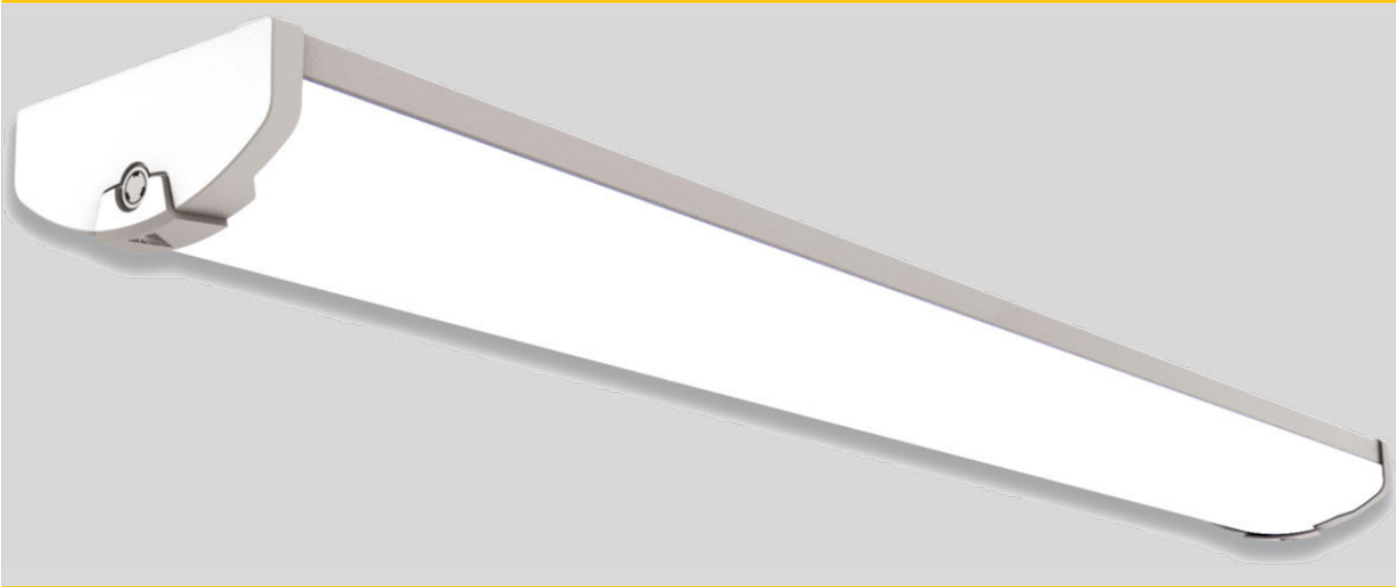

Academy

APPLICATIONS

- Classrooms
- Corridors
- Canteens
- Workshops

CONSTRUCTION

- Fabricated sheet metal base epoxy powder Coated white
- Polycarbonate diffuser
- Polycarbonate captive end caps

TECHNICAL DETAILS

- CRI>80
- CCT 4000K
- Tridonic Driver
- Epistar chip set

PRODUCT CODE	DESCRIPTION
ACM/20/4K/WH	ACADEMY 20W 3125LM 4000K
ACM/28/4K/WH	ACADEMY 28W 4000LM 4000K
ACM/32/4K/WH	ACADEMY 32W 4700LM 4000K
ACM/41/4K/WH	ACADEMY 41W 6000LM 4000K

OPTIONS	DESCRIPTION
/DALI	DALI ADDRESSABLE DIMMING
/M3	3HR EMERGENCY
/D3	3HR DALI MONITORED EMERGENCY
/MW1	MICROWAVE SENSOR
/DMW	DALI MICROWAVE SENSOR