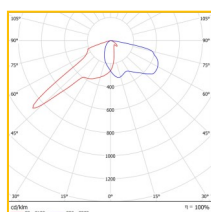

Gemini

APPLICATIONS

- Pathway
- Roads
- Car Parks

CONSTRUCTION

- Die-cast aluminium body
- Epoxy powder coated RAL7035
- Tempered glass cover
- Adjustable head -15° / $+15^{\circ}$
- IK09

TECHNICAL DETAILS

- Various Wattages
- CRI > 80
- CCT 3000, 4000K
- 6 types of Optic
- Life 100,000 L90/B10

DIMENSIONS

ORDER CODE	DESCRIPTION
GEM/26/4K/SG/L***	GEMINI 26W, 4K, 3,434LM, 525MM
GEM/40/4K/SG/L***	GEMINI 40W, 4K, 4,878LM, 525MM
GEM/52/4K/SG/L***	GEMINI 52W, 4K, 6,869LM, 525MM
GEM/70/4K/SG/L***	GEMINI 70W, 4K, 9,158LM, 625MM
GEM/80/4K/SG/L***	GEMINI 80W, 4K, 10,303LM, 625MM

* Suffix 4K to 3K for 3000 Kelvin LED - Suffix end of code with required Optic*

OPTICS

LSPL 1