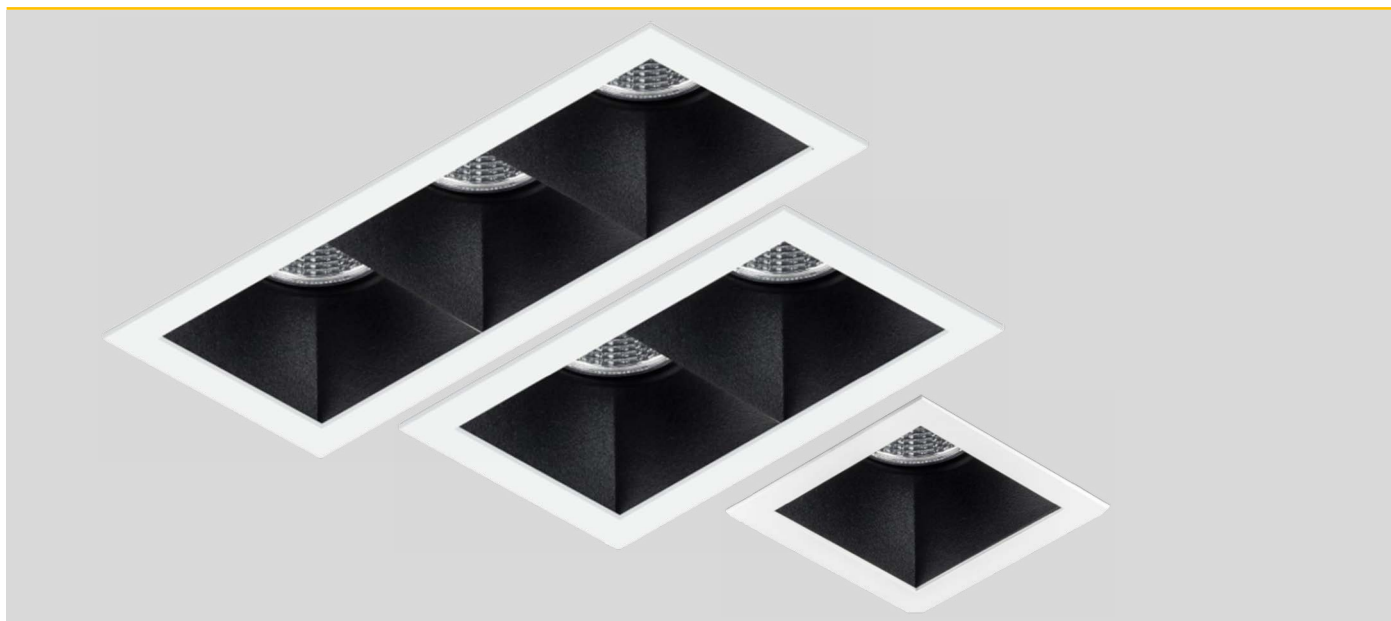

Capri - 85S

APPLICATIONS

- Bedrooms
- Corridors
- Functions suite
- Receptions