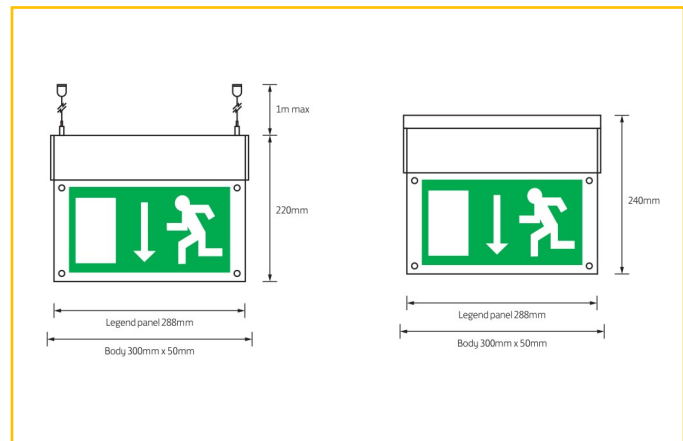

DIMENSIONS

PRODUCT CODE	DESCRIPTION
ED/LED/M3/**/**	EXODUS 3W MAINTAINED LED EXIT SIGN

OPTIONS	DESCRIPTION
/D3	3HR DALI MONITORED EMERGENCY
/DSL	DOUBLE SIDED LEGEND
/STE	SELF-TESTING EMERGENCY
/SM	SURFACE MOUNTED
/WS	WIRE SUSPENDED
/FM	FLAG MOUNTED

Ordering Format: Product Code / Option

Example: ED/LED/M3/SM/AU

** Suffix end of code with legend & mounting required**