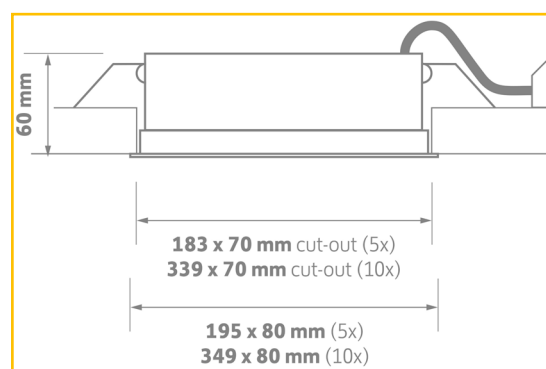

DIMENSIONS

CONSTRUCTION

- Extruded aluminium super-fin heatsink
- Injection moulding low glare matt black baffle
- Die-cast aluminium bezel epoxy powder Coated white