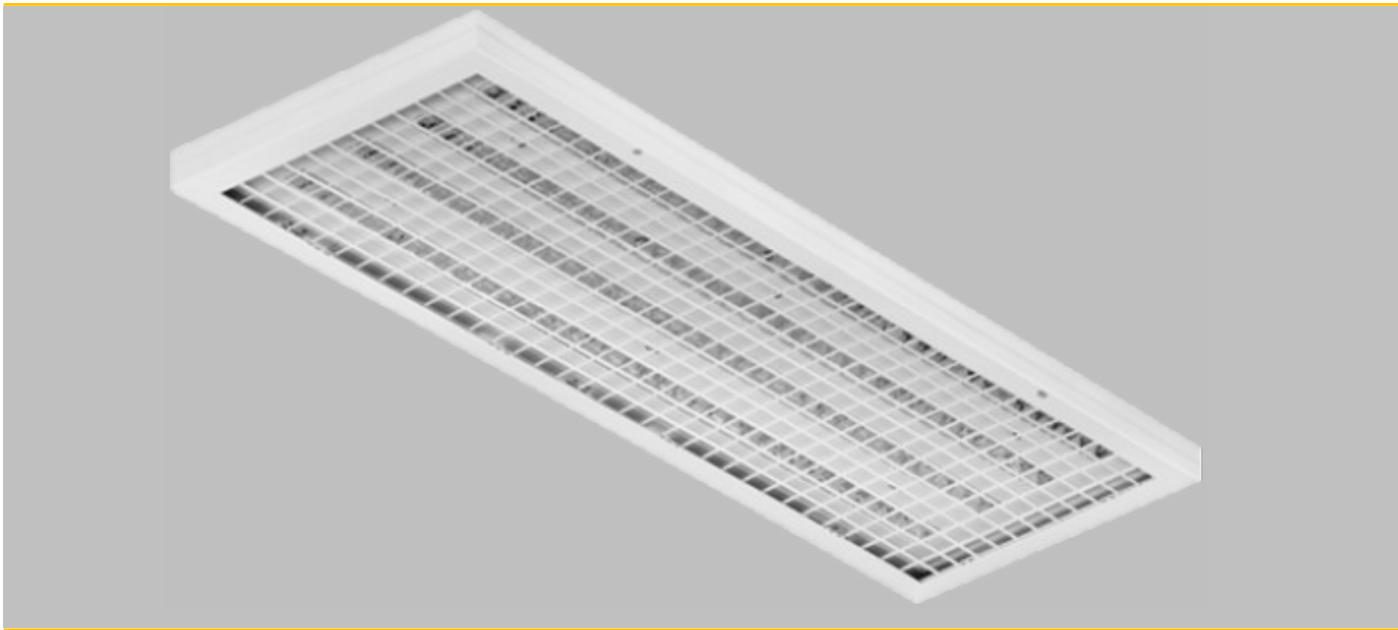

Torino

APPLICATIONS

- Industrial
- Sports Halls
- Distribution Centre
- Gymnasium

CONSTRUCTION

- Steel fabricated body
- Epoxy powder coated finish

TECHNICAL DETAILS

- CRI >80
- Dual Driver
- 4000K
- IK10
- Suspended or Surface mounted
- Samsung Chip set
- Long life 52,000h L90/B10

PRODUCT CODE	DESCRIPTION
TRO/50/4K/WH	TORINO 50W 6150LM 4000K
TRO/100/4K/WH	TORINO 100W 12300LM 4000K
TRO/145/4K/WH	TORINO 145W 19500LM 4000K