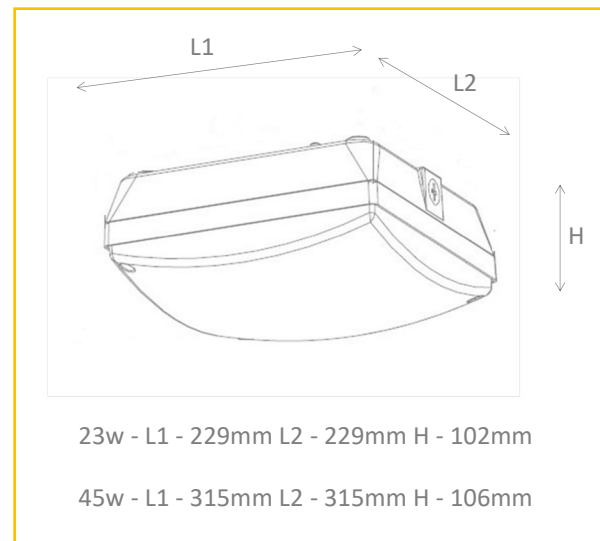

OPTIONS	DESCRIPTION
/M3	3HR EMERGENCY
/D3	DALI MONITORED EMERGENCY
/DALI	TOUCH/DALI DIMMING
/MW1	MICROWAVE SENSOR
/DMW	DIMMABLE MICROWAVE SENSOR

Ordering Format: Product Code / Option
Example: WK/23/4K/BK/OP/M3