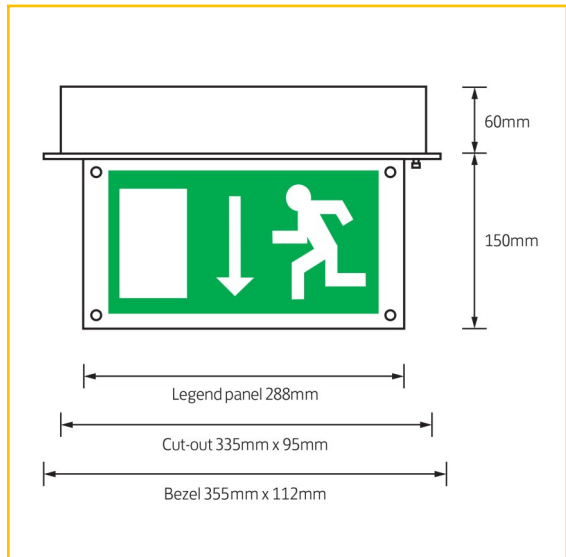

## DIMENSIONS

PRODUCT CODE	DESCRIPTION
HER/LED/M3/**	HERMES 2.5W MAINTAINED LED EXIT SIGN

OPTIONS	DESCRIPTION
/D3	3HR DALI MONITORED EMERGENCY
/STE	SELF-TEST EMERGENCY
/DS	DOUBLE SIDED LEGEND
/CPF	CUSTOM PAINT FINISHED CEILING PLATE