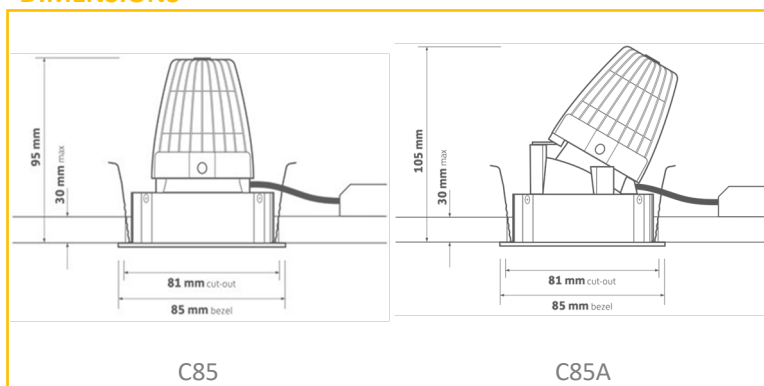

DIMENSIONS

PRODUCT CODE	POWER	TEMP (K)	OUTPUT (LM)
C85/650/30/WH	8W	3000K	650LM
C85/650/40/WH	8W	4000K	650LM
C85/850/30/WH	10W	3000K	850LM
C85/850/40/WH	10W	4000K	850LM
C85A/650/30/WH	8W	3000K	650LM
C85A/650/40/WH	8W	4000K	650LM
C85A/850/30/WH	10W	3000K	850LM
C85A/850/40/WH	10W	4000K	850LM

OPTIONS	DESCRIPTION
/M3	3HR EMERGENCY
/WSB	WHITE SOFTLIGHT BAFFLE
/NB	NARROW BEAM
/DALI	TOUCH DIMMING/DALI
/BTC	CASAMBI WIRELESS CONTROL

Ordering Format: Product Code / Option
Example: C85/650/30/WH/EMI