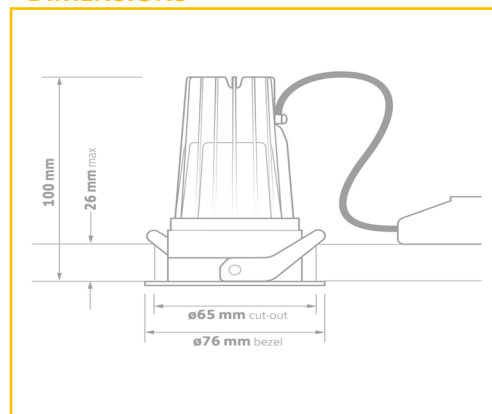

DIMENSIONS

PRODUCT CODE	POWER	TEMP (K)	OUTPUT (LM)
C76/500/27/WH	8.5W	2700	500LM
C76/625/30/WH	8.5W	3000	625LM
C76/650/40/WH	8.5W	4000	650LM
C76/675/27/WH	10.5W	2700	675LM
C76/800/30/WH	10.5W	3000	800LM
C76/825/40/WH	10.5W	4000	825LM

OPTIONS	DESCRIPTION
/M3	3HR EMERGENCY CONVERSION
/DALI	TOUCH DIMMING/DALI
/9	RA90 COLOUR RENDERING
/NB	20° BEAM REFLECTOR
/T	TILTABLE BEZEL
/54	IP54 RIBBED GLASS
/GB	GOLD BAFFLE
/WSB	WHITE BAFFLE
/HC	HONEYCOMBE LOUVRE

Ordering Format: Product Code / Option

Example: C76/500/27/WH/EM