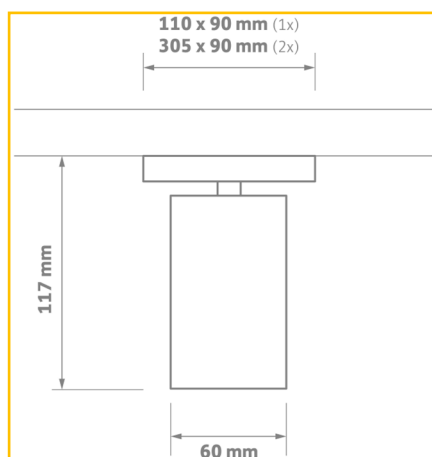

DIMENSIONS

PRODUCT CODE	POWER	TEMP (K)	OUTPUT (LM)
C60/27/**/**	5.5W	2700K	355LM
C60/30/**/**	5.5W	3000K	375LM
C60/40/**/**	5.5W	4000K	400LM

OPTIONS	DESCRIPTION
/BK	BLACK BODY
/WB	WHITE BAFFLE
/GB	GOLD BAFFLE
/TW	TWIN BODY
/TK	3 CIRCUIT TRACK MOUNT

** Specify body colour and reflector colour example: C60/27/WH/GB**