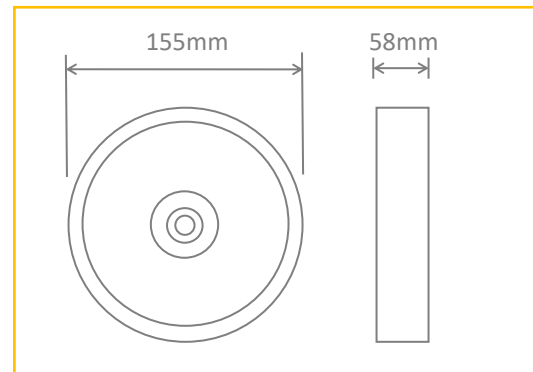

DIMENSIONS

PRODUCT CODE	DESCRIPTION
LRR/3/OA	LRR 3W 224LM NM3 OPEN AREA LED
LRR/3/CR	LRR 3W 231LM NM3 CORRIDOR LED
LRR/3/NL	LRR 3W 200LM NM3 NON OPTIC LED

OPTIONS	DESCRIPTION
/OA	OPEN AREA OPTIC
/CR	CORRIDOR OPTIC
/NL	NON OPTIC
/D3	3HR DALI MONITORED EMERGENCY
/STE	SELF TEST EMERGENCY
/BK	BLACK FINISH

Ordering Format: Product Code / Option

Example: LRR/3/OA/D3/BK