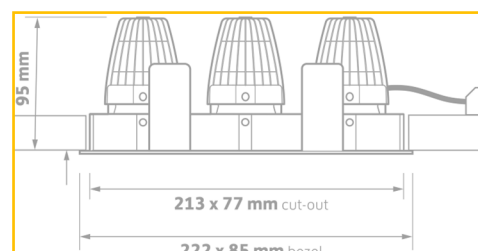

DIMENSIONS