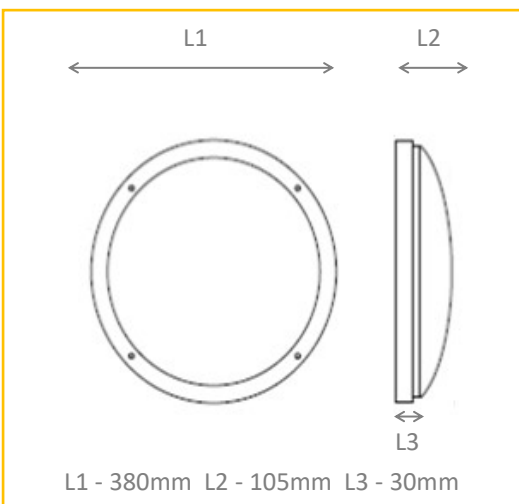

DIMENSIONS

ORDER CODE	DESCRIPTION
FLH/19/4K/BK	FUSILED HOODED FACE 1400LM BLACK BODY
FLG/22/4K/BK	FUSILED GRILL FACE 1750LM BLACK BODY
FLO/22/4K/BK	FUSILED OPEN FACE 1750LM BLACK BODY

OPTIONS	DESCRIPTION
/M3	3HR EMERGENCY
/D3	DALI MONITORED EMERGENCY
/DALI	DALI ADDRESSABLE DIMMING
/MW1	MICROWAVE SENSOR
/BTC	CASAMBI WIRELESS CONTROL

Ordering Format: Product Code / Option

Example: FLH/19/4K/BK/M3