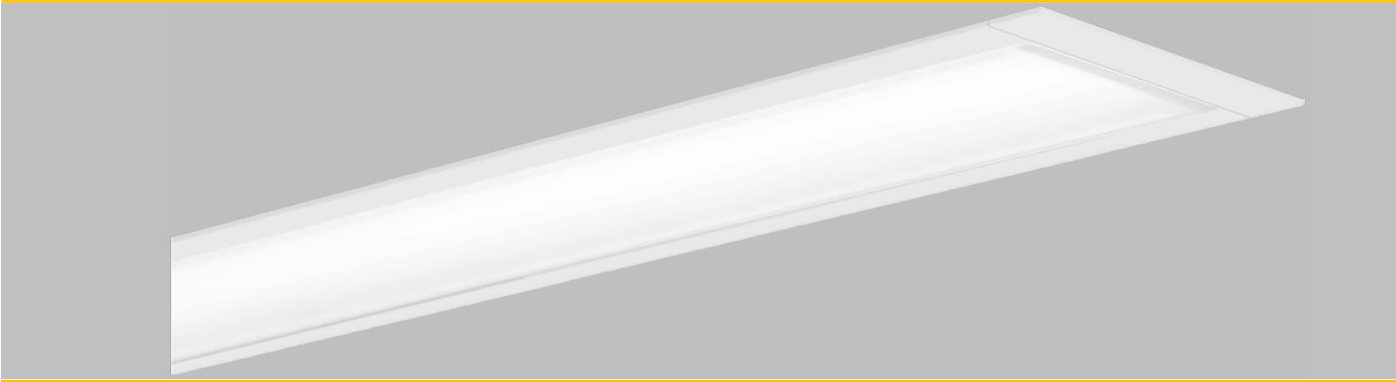

Lustre 'R'

APPLICATIONS

- Meeting Rooms
- Corridors
- Receptions
- Offices

CONSTRUCTION

- Extruded aluminium body
- Aluminium end caps
- TP(a) opal lens

TECHNICAL DETAILS

- Various Wattages
- CRI>80
- CCT Options 3000K, 4000K
- Tridonic LED's & driver
- Lumen depreciation L80/F10 @60,000 hours

DIMENSIONS

PRODUCT CODE	COLOUR TEMP (K)	STD (LM)	LO (LM)	HO (LM)	LENGTH
LRE/850/3K/WH	3000 K	1800	1300	2700	850 MM
LRE/850/4K/WH	4000 K	1900	1350	2825	850 MM
LRE/1200/3K/WH	3000 K	2700	1900	4025	1200 MM
LRE/1200/4K/WH	4000 K	2825	1975	4225	1200 MM
LRE/1500/3K/WH	3000 K	3300	2325	4925	1500 MM
LRE/1500/4K/WH	4000 K	3450	2425	5175	1500 MM