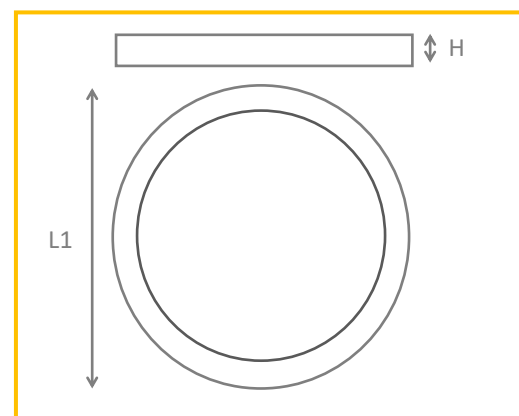

## DIMENSIONS

- L1 - 17W/24W/35W - 600MM - H - 80MM
- L1 - 27W/38W/55W - 900MM - H - 80MM
- L1 - 35W/50W/73W - 1200MM - H - 80MM
- L1 - 49W/70W/103W - 1600MM - H 80MM