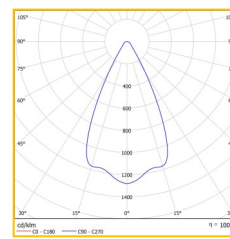

Adur

Anti-Vandal

Architectural & Feature

Downlighters

Emergency

Exterior

Recessed

Surface & Wall

Suspended

Track

CONSTRUCTION

- Die-cast aluminium body
- Tempered glass diffuser
- One piece flow gasket

TECHNICAL DETAILS

- Stainless Steel fixings
- CRI>80
- CCT 3000 or 4000K
- IK08

APPLICATIONS

- Building perimeters
- Public Places
- Car Parks
- Façade illumination

DIMENSIONS

PRODUCT CODE	DESCRIPTION
ADR/34/4K/L60	ADUR, 34W, 4,170LM 60 DEGREE OPTIC FINISHED RAL7043
ADR/52/4K/L60	ADUR, 52W, 5,828LM 60 DEGREE OPTIC, FINISHED RAL7043
ADR/68/4K/L60	ADUR, 68W, 8,412LM 60 DEGREE OPTIC, FINISHED RAL7043
ADR/105/4K/L60	ADUR, 105W, 11,656LM 60 DEGREE OPTIC, FINISHED RAL7043
ADR/132/4K/L60	ADUR, 132W, 14,570LM 60 DEGREE OPTIC, FINISHED RAL7043
ADR/158/4K/L60	ADUR, 158W, 17,484LM 60 DEGREE OPTIC, FINISHED RAL7043
ADR/211/4K/L60	ADUR, 211W, 23,312LM 60 DEGREE OPTIC, FINISHED RAL7043

**Suffix 4K to 3K for 3000 Kelvin -

Suffix L60 to required optic**

OPTIONS	DESCRIPTION
/DALI	ADDRESSABLE DIMMING
/ADIM	AUTONOMOUS 2 STAGE DIMMING
/ILC	INLINE IP68 PLUG & SOCKET
/PC	PHOTO-CELL

Ordering Format: Product Code / Option

Example: ADR/34/4K/L60/DALI

OPTICS

LS45