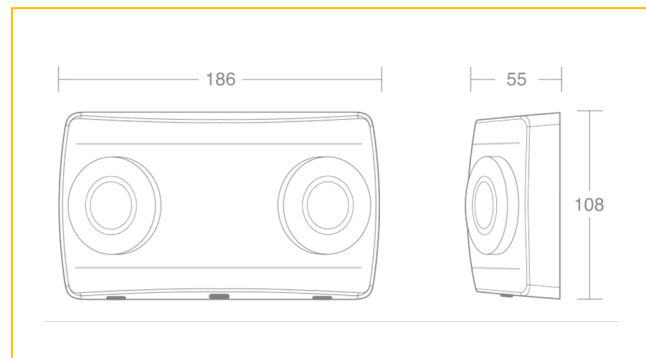

DIMENSIONS

PRODUCT CODE	DESCRIPTION
WLE/M3/NB	WALL-E MAINTAINED NARROW BEAM
WLE/M3/WB	WALL-E MAINTAINED WIDE BEAM