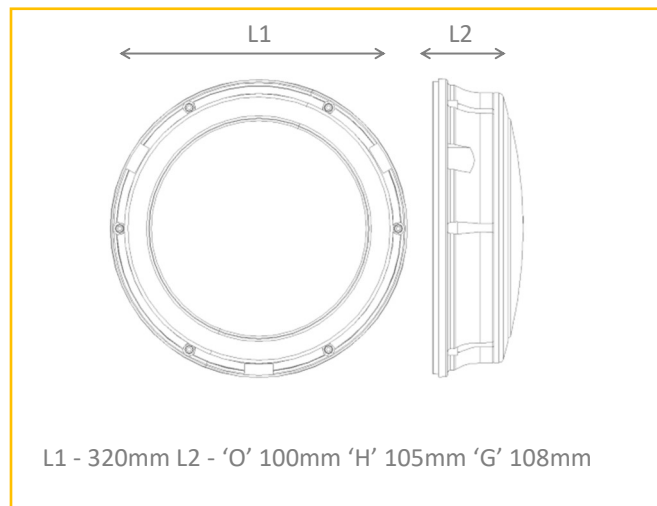

DIMENSIONS

ORDER CODE	DESCRIPTION
AN/O/17/CW/BK	ANSTY OPEN FACE 1467LM BLACK BODY
AN/H/17/CW/BK	ANSTY HOODED FACE 1467LM BLACK BODY
AN/G/17/CW/BK	ANSTY GRILL FACE 1467LM BLACK BODY

OPTIONS	DESCRIPTION
/M3	3HR EMERGENCY
/D3	DALI MONITORED EMERGENCY
/DALI	TOUCH/DALI DIMMABLE
/MW1	MICROWAVE SENSOR
/BTC	CASAMBI WIRELESS CONTROL

Ordering Format: Product Code / Option
Example: AN/O/17/CW/BK/M3