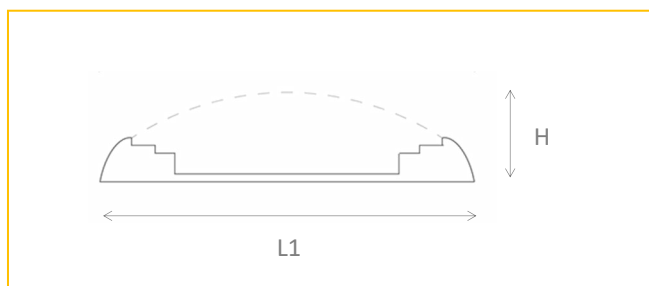

DIMENSIONS

17w L1 - 455mm H - 118mm

27w L1 - 455mm H - 118mm

Ordering Format: Product Code / Option

Example: SA/17/4K/OP/WH/DALI