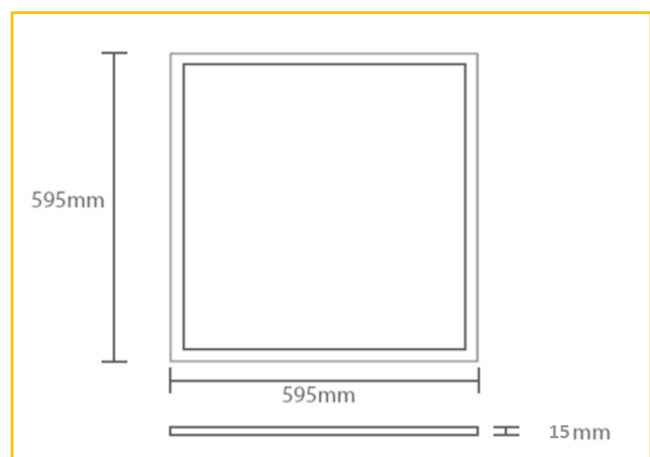

DIMENSIONS

PRODUCT CODE	DESCRIPTION
DL65/27/4K/FF	DELTA 65 27W, 3,100LM 4K, IP65 FRONT FACE
DL65/37/4K/FS	DELTA 65 37W, 4,200LM 4K, IP65 FULLY SEALED

OPTIONS	DESCRIPTION
/DALI	DALI DIMMING
/M3	3HR EMERGENCY
/D3	3HR DALI MONITORED EMERGENCY
/BTC	CASAMBI WIRELESS CONTROL (INC DIM)