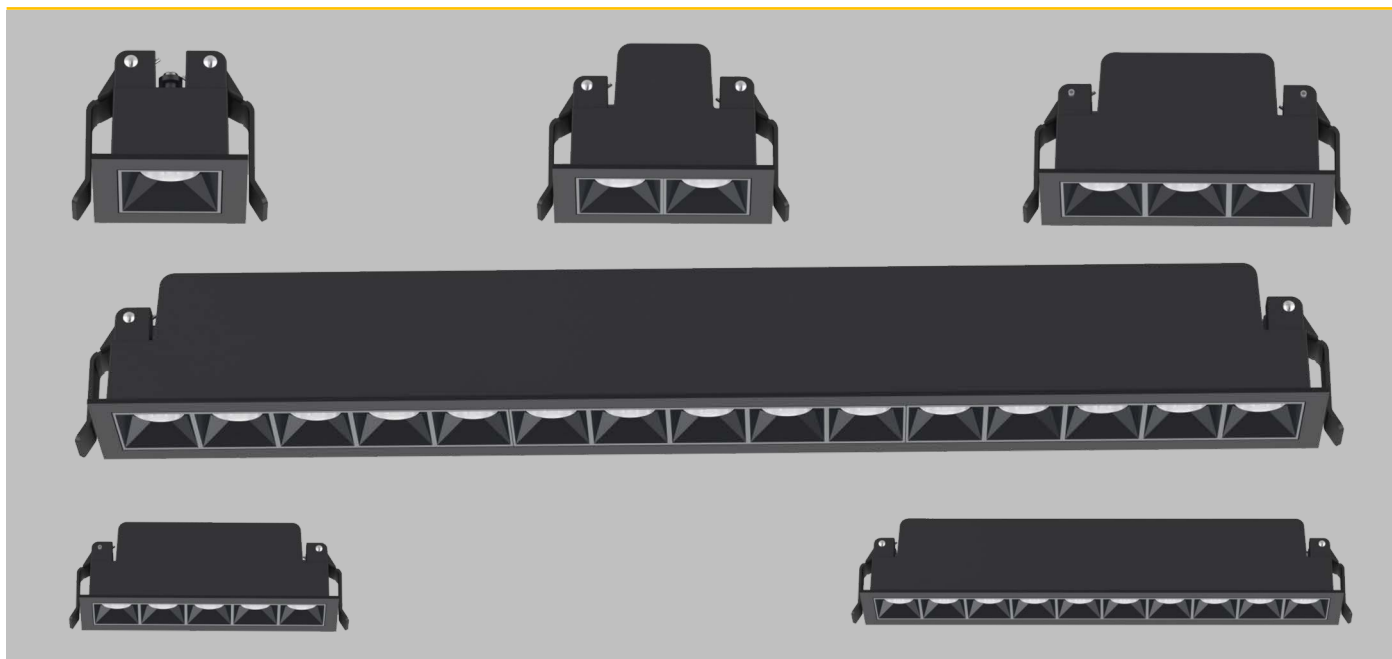

Cicero

APPLICATIONS

- Board Rooms
- Corridors
- Functions suite
- Receptions

CONSTRUCTION

- Die-Cast aluminium body epoxy Powder coated Black RAL9005
- low Glare UGR<19

TECHNICAL DETAILS

- CRI>90
- CCT colour option 2700K, 4000K
- 36° Reflector
- CREE XP-G2 Chip set

PRODUCT CODE	POWER	TEMP (K)	OUTPUT (LM)
CIC1/4/4K/BK	4W	2700 / 4000K	140LM (827) / 190LM (840)
CIC2/6/4K/BK	6W	2700 / 4000K	270LM (827) / 370LM (840)
CIC3/9/4K/BK	9W	2700 / 4000K	400LM (827) / 600LM (840)
CIC5/13/4K/BK	13W	2700 / 4000K	650LM (827) / 940LM (840)
CIC10/25/4K/BK	25W	2700 / 4000K	1220LM (827) / 1820LM (840)
CIC15/37/4K/BK	37W	2700 / 4000K	1990LM (827) / 2830LM (840)

Suffix 4K to 2K for 2700 Kelvin

OPTIONS	DESCRIPTION
/DALI	TOUCH DIM / DALI
/BTC	CASAMBI WIRELESS CONTROL

Ordering Format: Product Code / Option

Example: CIC1/4/4K/BK/DALI