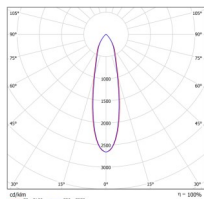

Blade W

APPLICATIONS

- Car Showroom
- Sports Halls
- Retail
- Classrooms

CONSTRUCTION

- Steel powder coated Housing
- Polycarbonate optics L30/L75/L90
- Captive fixings
- IK07

TECHNICAL DETAILS

- CRI>80
- CCT 4000K
- 100,000/L80B50

L30

DIMENSIONS

L - 1245/1539mm W - 90mm H - 73mm

OPTIONS	DESCRIPTION
/DALI	DALI dimming
/M3	3hr Emergency
/BTC	Casambi Wireless Control
/MW1	Microwave sensor

PRODUCT CODE	DESCRIPTION
BDW/31/4K/WH/L**	BLADE, 31W, 4K, 4,938LM, FINISHED WHITE
BDW/41/4K/WH/L**	BLADE, 41W,4K, 7,092LM, FINISHED WHITE
BDW/59/4K/WH/L**	BLADE, 59W, 4K, 9,825LM FINISHED WHITE
BDW/38/4K/WH/L**	BLADE, 38W, 4K, 6,173LM FINISHED WHITE
BDW/51/4K/WH/L**	BLADE, 51W, 4K, 8,865LM FINISHED WHITE
BDW/74/4K/WH/L**	BLADE, 74W, 4K, 12,282LM FINISHED WHITE

Ordering Format: Product Code / Option

Example: BDW/31/4K/WH/L90/BTC

(Suffix L** with optic required)

IP65