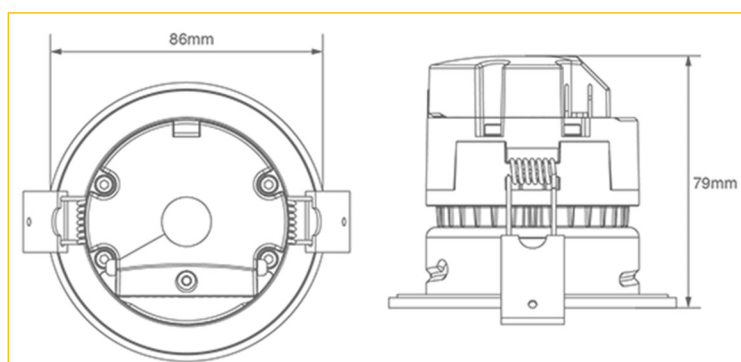

DIMENSIONS

PRODUCT CODE	DESCRIPTION
CHI/6/CCT/WH	CHILLI 6W 550LM FIRE RATED DOWNLIGHTER

OPTIONS	DESCRIPTION
/CH	CHROME BEZEL
/SCH	SATIN CHROME BEZEL

Ordering Format: Product Code / Option
Example: CHI/6/CCT/SCH