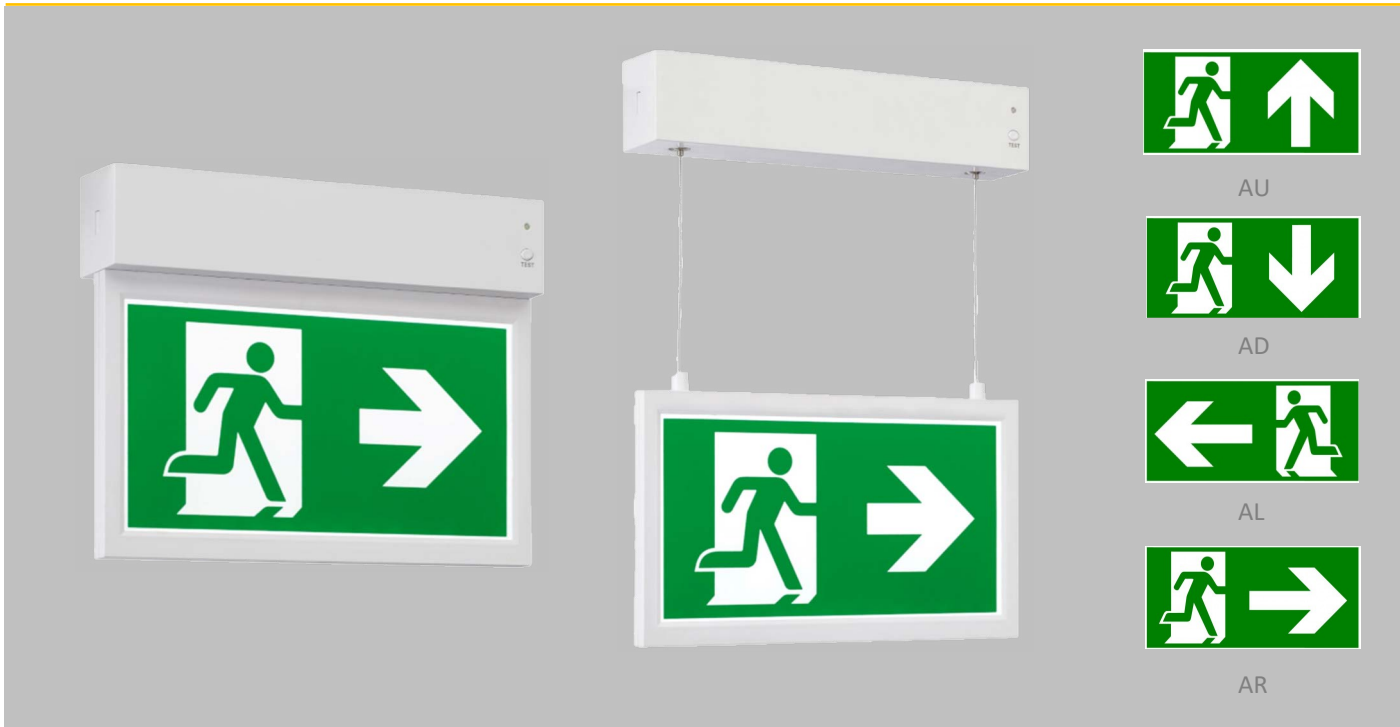

Stelios

APPLICATIONS

- Exit points

TECHNICAL DETAILS

- CCT 6000K
- CRI >80
- Viewing distance 25mtrs