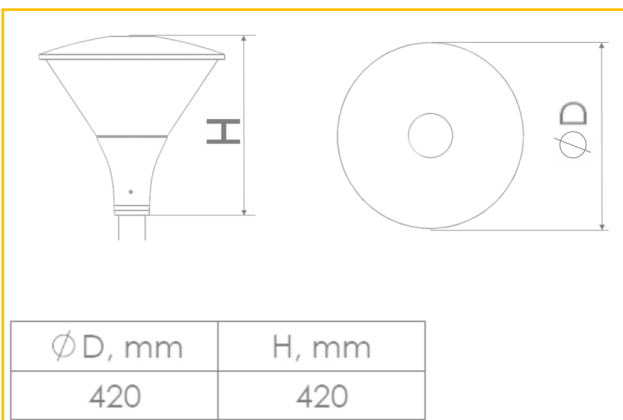

DIMENSIONS

ORDER CODE	DESCRIPTION
STR/18/4K/SO/7043	STOUR, 18W, 4K, 2,655LM, STD OPTIC
STR/25/4K/SO/7043	STOUR, 25W, 4K, 3,617LM, STD OPTIC
STR/32/4K/SO/7043	STOUR, 32W, 4K, 4,521LM, STD OPTIC
STR/39/4K/SO/7043	STOUR, 39W, 4K, 5,195LM, STD OPTIC