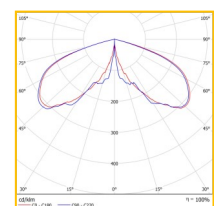

Buckingham

APPLICATIONS

- Pathway
- Roads
- Car Parks

CONSTRUCTION

- Die-cast aluminium housing
- Epoxy powder coated RAL7021
- Tempered glass cover impact resistant
- IK08
- 60mm mounting with 4 x grub screws

TECHNICAL DETAILS

- Various Wattages
- CRI>80
- CCT 3000, 4000K
- 3 types of Optic
- Life 100,000 L90/B10

DIMENSIONS

ORDER CODE	DESCRIPTION
BKH/43/4K/BG/L***	BUCKINGHAM 43W, 4K, 4,830LM
BKH/43/4K/BG/L***	BUCKINGHAM, 51W, 4K 5,623LM
BKH/68/4K/BG/L***	BUCKINGHAM, 68W, 4K, 7,498LM
BKH/87/4K/BG/L***	BUCKINGHAM, 87W, 4K, 9,222LM

Ordering Format: Product Code / Option

Example: BKH/43/4K/BG/LSM1

OPTICS

LS140