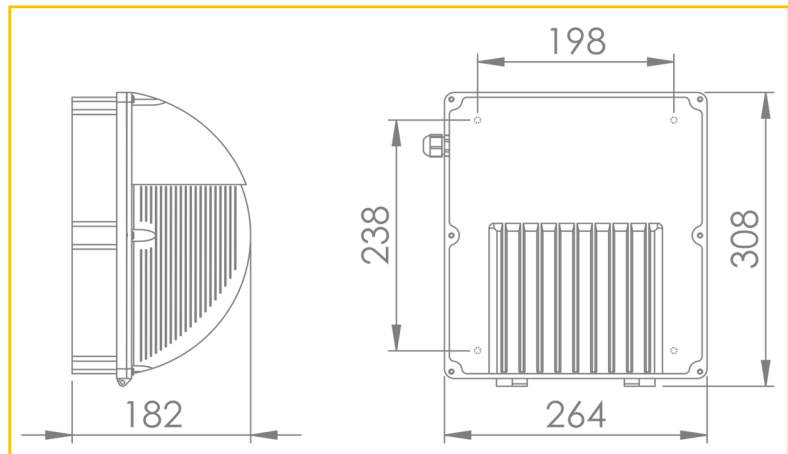

DIMENSIONS

ORDER CODE	DESCRIPTION
ARL/27/4K/OP/BK	ARLOWE, 27W, 4K, 2,720LM, FINISHED BLACK
ARL/40/4K/OP/BK	ARLOWE, 40W,4K, 3,964LM, FINISHED BLACK

OPTIONS	DESCRIPTION
/M3	3HR EMERGENCY
/DALI	DALI ADDRESSABLE DIMMING
/MW1	MICROWAVE SENSOR
/BTC	CASAMBI WIRELESS CONTROL

Ordering Format: Product Code / Option

Example: ARL/27/4K/OP/BK/M3