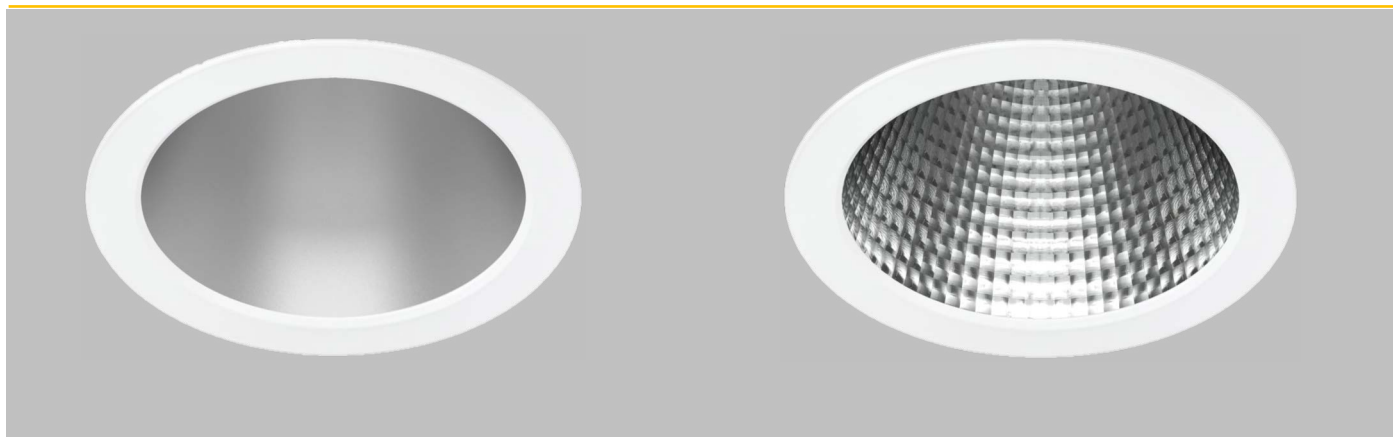

Capri - 232

APPLICATIONS

- Classrooms
- Corridors
- Canteens
- Receptions

TECHNICAL DETAILS

- CRI>80
- CCT colour option 3000K, 4000K
- Xitanium Driver
- Philips DLM Flex Chip set