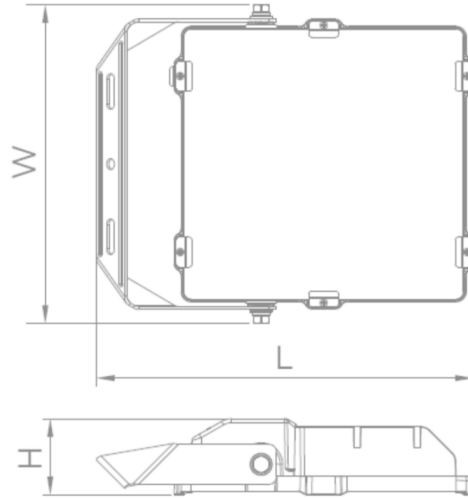

## OPTIONS

- /15 - 15° Symmetrical distribution
- /30 - 30° Symmetrical distribution
- /60 - 60° Symmetrical distribution
- /PC - Photo-cell

ORDER CODE	DESCRIPTION
ADR/45/4K/BK	ADUR, 45W, 6,250LM, FINISHED BLACK
ADR/90/4K/BK	ADUR, 95W, 12,500LM, FINISHED BLACK
ADR/140/4K/BK	ADUR, 140W, 18,750LM, FINISHED BLACK
ADR/185/4K/BK	ADUR, 185W, 25,000LM, FINISHED BLACK
ADR/280/4K/BK	ADUR, 280W, 37,500LM, FINISHED BLACK

## DIMENSIONS

	45W	90W	140W	185W	280W
Size (L x W x H)	300 x 240 x 69mm	335 x 295 x 71mm	375 x 320 x 75mm	400 x 345 x 78mm	464 x 410 x 83mm
Weight	2.2+0.3kg	3.5+0.3kg	4.0+0.3kg	5.1+0.3kg	8.0+0.3kg
Windage	0.07m <sup>2</sup>	0.1m <sup>2</sup>	0.12m <sup>2</sup>	0.14m <sup>2</sup>	0.19m <sup>2</sup>