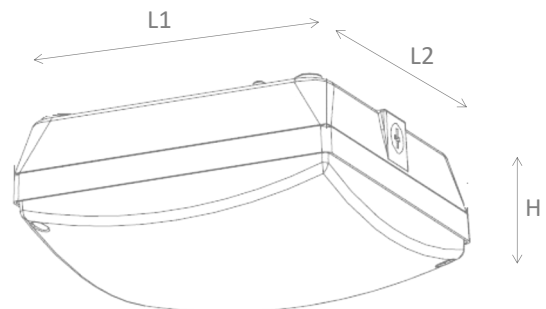

## CONSTRUCTION

- Die-cast aluminium body
- Chromate conversion powder coated
- Lumalens diffuser
- One piece flow gasket

## DIMENSIONS

23w - L1 - 229mm L2 - 229mm H - 102mm

45w - L1 - 315mm L2 - 315mm H - 106mm

ORDER CODE	DESCRIPTION
WK/23/4K/BK/OP	WICKFORD 23W 2780LM FINISHED BLACK
WK/45/4K/BK/OP	WICKFORD 45W 5500LM FINISHED BLACK